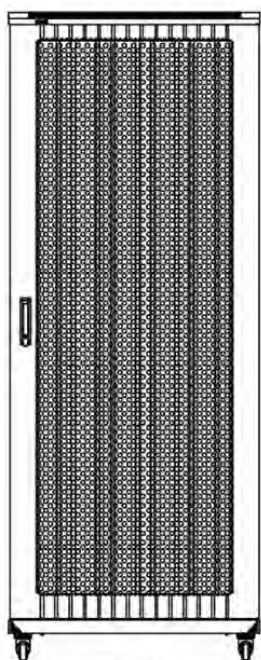

### Images du produit

Four-way brush entry roof panel

Quick-slam latch side panels

Swing handle wave vented front door

Wardrobe vented rear doors

Large base entry

High-density vertical cable management

Référence du produit: 542-4286-WDBF-BK

Dessins de produits

Front

Side

Rear

Roof

Base

Base Cut Out Dimensions

580 mm Wide  
by  
276 mm Deep (600 mm deep rack)  
476 mm Deep (800 mm deep rack)  
676 mm Deep (1000 mm deep rack)