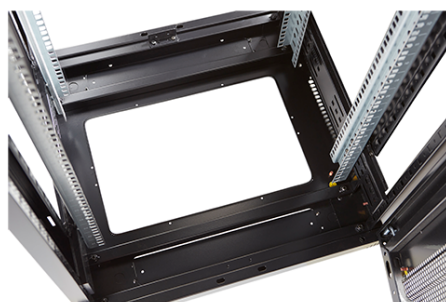

### Images du produit

Four-way brush entry roof panel

Quick-slam latch side panels

Swing handle wave vented front door

Wardrobe vented rear doors

Large base entry

High-density vertical cable management

Référence du produit: 542-4286-WDBF-BK