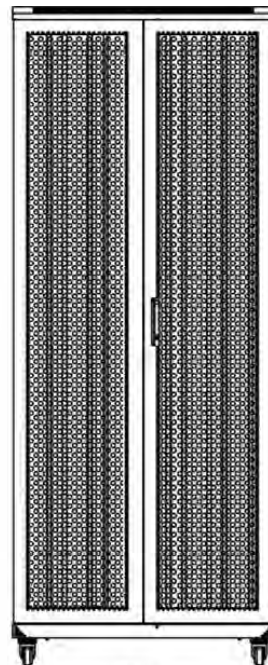

### Images du produit

Four-way brush entry roof panel

Quick-slam latch side panels

Swing handle wave vented front door

Wardrobe vented rear doors

Large base entry

High-density vertical cable management

Référence du produit: 542-4286-WDBF-BK

Dessins de produits

Front

Side

Rear

Roof

Base

Base Cut Out Dimensions

580 mm Wide  
by  
276 mm Deep (600 mm deep rack)  
476 mm Deep (800 mm deep rack)  
676 mm Deep (1000 mm deep rack)