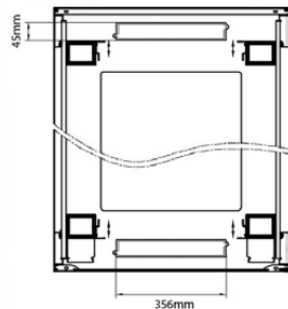

Item Code: 542-4286-WDBF-GW

Product drawings

Front

Side

Rear

Roof

Base

Base Cut Out Dimensions

580 mm Wide
by
276 mm Deep (600 mm deep rack)
476 mm Deep (800 mm deep rack)
676 mm Deep (1000 mm deep rack)

Environ ER800 42U Rack 800x600mm W/Vented (F) D/Vented (R) B/Panels F/Mgmt Grey White

Item Code: 542-4286-WDBF-GW