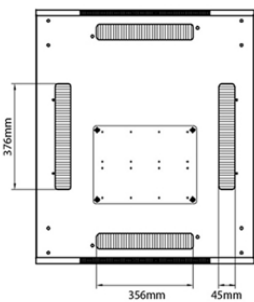

Additional specifications

Specifications	Values
Material	SPCC Cold Rolled Steel
19" Rails	2.0 mm thick
Side Panels	1.0 mm thick
Other	1.2 mm thick
Front door	Handle cam lock
Rear door	Handle cam lock
Side panels lock	Single point barrel lock
Jacking feet additional height	50-80 mm
Castors additional height	70 mm

Standards

Standard	Detail
ANSI/EIA-310-E	Electronic Industries Association standard for horizontal spacing, vertical hole spacing, rack opening and front panel width
BS EN 60297-3-100:2009	Mechanical structures for electronic equipment. Dimensions of mechanical structures of the 482,6 mm (19 in) series. Basic dimensions of front panels, subracks, chassis, racks and cabinets
DIN 41494 Part 1 & 7	Panel Mounting Racks For Electronics Equipments; Racks And Panels, Dimensions; Dimensions of cabinets and suites of racks
RoHS-II/III (2011/65/EU & 2015/863): 2023	Our products, demonstrate full adherence to the regulatory stipulations of the EU Directive 2011/65/EU (RoHS-II) and its corresponding delegated directive 2015/863 (RoHS-III).
WFD: 2023	Compliant to Waste Framework Directive
SCIP: 2023	Compliant - Does Not Contain Substances of Concern In articles as such or in complex objects (Products)
POPs (EU) No 2019/1021	EU Regulation for the restriction of Persistent Organic Pollutants.

Item Code: 542-4286-WDBF-GW

Product drawings

Front

Side

Rear

Roof

Base

Base Cut Out Dimensions

580 mm Wide
by
276 mm Deep (600 mm deep rack)
476 mm Deep (800 mm deep rack)
676 mm Deep (1000 mm deep rack)

Environ ER800 42U Rack 800x600mm W/Vented (F) D/Vented (R) B/Panels F/Mgmt Grey White

Item Code: 542-4286-WDBF-GW