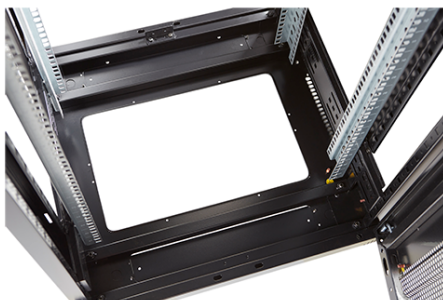

Large base entry