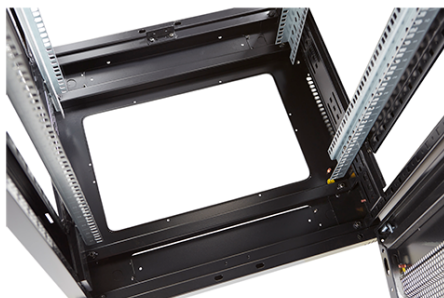

Large base entry