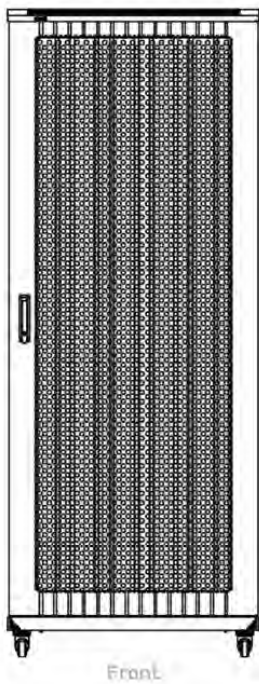

Quick-slam latch side panels

Swing handle wave vented front door

Wardrobe vented rear doors

Large base entry

High-density vertical cable management

Environ ER800 42U Rack 800x600mm W/Vented (F)  
D/Vented (R) B/Panels F/Mgmt Grey White Flat Pack

Part Code: 542-4286-WDBF-GW-FP

sales@excel-networking.com  
excel-networking.com

Product drawings

Front

Side

Rear

Roof

Base

Base Cut Out Dimensions

- 580 mm Wide by
- 276 mm Deep (600 mm deep rack)
- 476mm Deep (800 mm deep rack)
- 676 mm Deep (1000 mm deep rack)