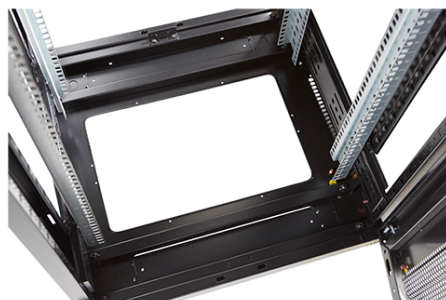

Large cut out in base for cable entry

Brush strip cable entry in roof and base of rack

70% ventilation on all doors

Racks supplied assembled or flat-packed

High density vertical cable management

Product Overview

Product images

Four-way brush entry roof panel

Quick-slam latch side panels

Swing handle wave vented front door

Wardrobe vented rear doors

Large base entry

High-density vertical cable management

Environ ER800 42U Rack 800x600mm W/Vented (F)
D/Vented (R) B/Panels F/Mgmt Grey White Flat Pack