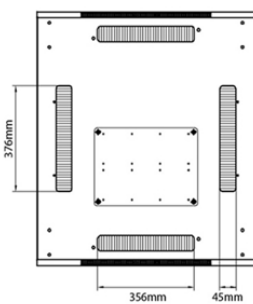

Item Code: 542-4286-WDBF-GW-FP

Standards

Standard	Detail
ANSI/EIA-310-E	Electronic Industries Association standard for horizontal spacing, vertical hole spacing, rack opening and front panel width
BS EN 60297-3-100:2009	Mechanical structures for electronic equipment. Dimensions of mechanical structures of the 482,6 mm (19 in) series. Basic dimensions of front panels, subracks, chassis, racks and cabinets
DIN 41494 Part 1 & 7	Panel Mounting Racks For Electronics Equipments; Racks And Panels, Dimensions; Dimensions of cabinets and suites of racks
Directive 2011/65/EU (RoHS II)	Restriction of the Use of Certain Hazardous Substances in Electrical and Electronic Equipment — compliant. Applies within EU member states).
Directive (EU) 2015/863 (RoHS III)	Amending Directive 2011/65/EU to add four phthalates (DEHP, BBP, DBP, DIBP) to Annex II — compliant.
Directive 2008/98/EC (WFD)	Waste Framework Directive — compliant. Implemented in the UK through the Waste (England and Wales) Regulations 2011 (SI 2011 No. 988).
ECHA SCIP Database	Compliant; product does not contain SVHCs (Substances of Very High Concern) as defined under REACH Article 33(1). Submission obligations met under EU REACH and UK REACH.
Regulation (EU) 2019/1021 (POPs)	EU Regulation on Persistent Organic Pollutants — compliant. For Great Britain, compliance is aligned with the Persistent Organic Pollutants (Amendment) (EU Exit) Regulations 2020 (SI 2020 No. 1355).
UK SI 2012 No. 3032	The Restriction of the Use of Certain Hazardous Substances in Electrical and Electronic Equipment Regulations 2012 (UK RoHS) — compliant for Great Britain. Retained EU law, as amended by the Product Safety and Metrology (Amendment etc.) (EU Exit) Regulations 2019.

Item Code: 542-4286-WDBF-GW-FP

Product drawings

Front

Side

Rear

Roof

Base

Base Cut Out Dimensions