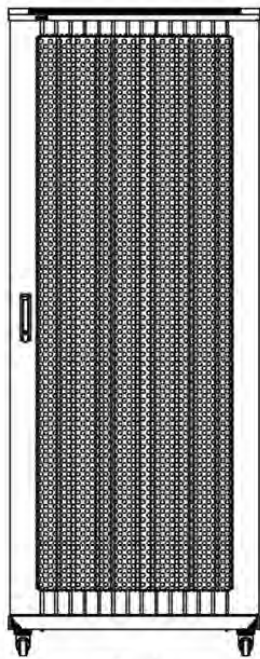

Additional specifications

Specifications	Values
Material	SPCC Cold Rolled Steel
19" Rails	2.0 mm thick
Side Panels	1.0 mm thick
Other	1.2 mm thick
Front door	Handle cam lock
Rear door	Handle cam lock
Side panels lock	Single point barrel lock
Jacking feet additional height	50-80 mm
Castors additional height	70 mm

Product images

Four-way brush entry roof panel

Quick-slam latch side panels

Swing handle wave vented front door

Wardrobe vented rear doors

Large base entry

High-density vertical cable management

Environ ER800 42U Rack 800x600mm W/Vented (F)
D/Vented (R) B/Panels F/Mgmt Grey White Flat Pack

Item Code: 542-4286-WDBF-GW-FP

Product drawings

Front

Side

Rear

Roof

Base

Base Cut Out Dimensions