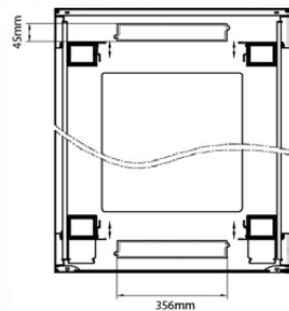

Part Code: 542-4286-WDBF-GW-FP

sales@excel-networking.com  
excel-networking.com

Product drawings

Front

Side

Rear

Roof

Base

Base Cut Out Dimensions

- 580 mm Wide by
- 276 mm Deep (600 mm deep rack)
- 476mm Deep (800 mm deep rack)
- 676 mm Deep (1000 mm deep rack)