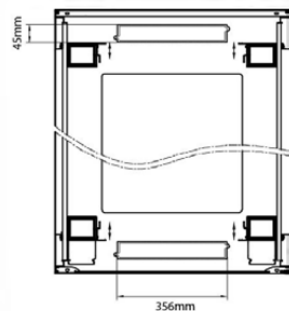

Base

Base Cut Out Dimensions

580 mm Wide
by
276 mm Deep (600 mm deep rack)
476 mm Deep (800 mm deep rack)
676 mm Deep (1000 mm deep rack)