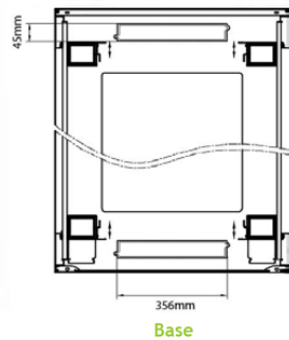

Standards

Standard	Detail
ANSI/EIA-310-E	Electronic Industries Association standard for horizontal spacing, vertical hole spacing, rack opening and front panel width
BS EN 60297-3-100:2009	Mechanical structures for electronic equipment. Dimensions of mechanical structures of the 482,6 mm (19 in) series. Basic dimensions of front panels, subracks, chassis, racks and cabinets

Part Code: 542-4286-WDBF-GW-FP

sales@excel-networking.com
excel-networking.com

Product drawings

Base Cut Out Dimensions

580 mm Wide
by
276 mm Deep (600 mm deep rack)
476mm Deep (800 mm deep rack)
676 mm Deep (1000 mm deep rack)