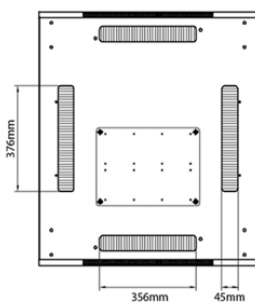

## Standards

Standard	Detail
ANSI/EIA-310-E	Electronic Industries Association standard for horizontal spacing, vertical hole spacing, rack opening and front panel width
BS EN 60297-3-100:2009	Mechanical structures for electronic equipment. Dimensions of mechanical structures of the 482,6 mm (19 in) series. Basic dimensions of front panels, subracks, chassis, racks and cabinets

Part Code: 542-4286-WDBF-GW-FP

sales@excel-networking.com  
excel-networking.com

Product drawings

Front

Side

Rear

Roof

Base

Base Cut Out Dimensions

- 580 mm Wide by
- 276 mm Deep (600 mm deep rack)
- 476mm Deep (800 mm deep rack)
- 676 mm Deep (1000 mm deep rack)