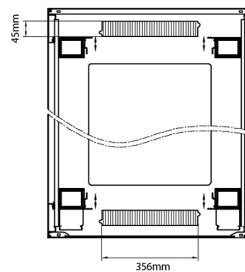

Base

Base Cut Out Dimensions

580 mm Wide
by
276 mm Deep (600 mm deep rack)
476 mm Deep (800 mm deep rack)
676 mm Deep (1000 mm deep rack)

Part Number Table

Part Number	Description
542-1588-GSBF-BK	Environ CR600 15U Rack 800x800 mm Glass (F) Steel (R) B/Panels Fr/Mgmt Black
542-2088-GSBF-BK	Environ CR800 20U Rack 800x800 mm Glass (F) Steel (R) B/Panels Fr/Mgmt Black