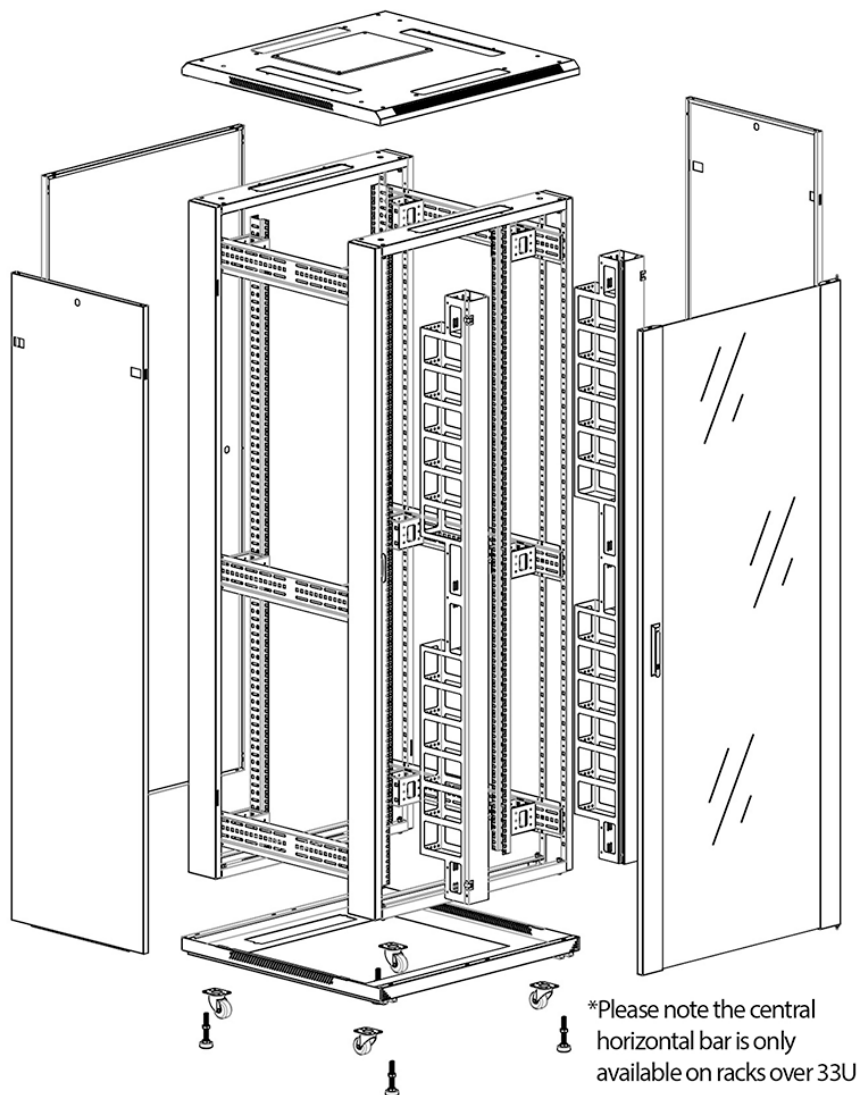

Excel Environ CR800 42U Rack 800x800mm Glass
(F) Steel (R) B/Panels F/Mgmt Black Flat Pack

Item Code: 542-4288-GSBF-BK-FP

excel
without compromise.

Product drawings