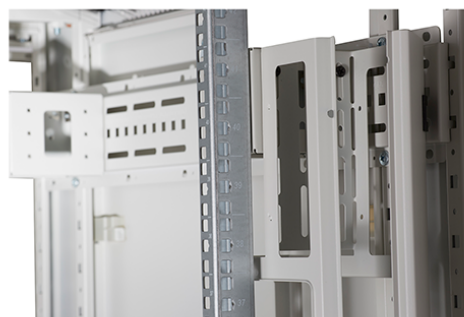

## Product images

Four-way brush entry roof panel

Quick-slam latch side panels

Swing handle glass front door

Steel rear door

Large base entry

High-density vertical cable management