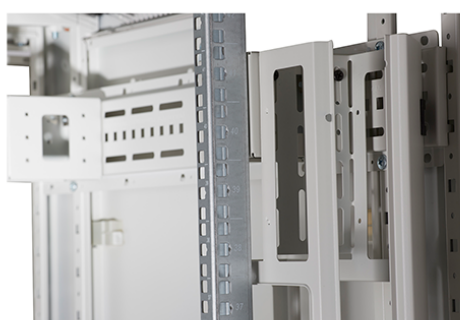

**Product images**

Four-way brush entry roof panel

Quick-slam latch side panels

Swing handle glass front door

Steel rear door

Large base entry

High-density vertical cable management

Excel Environ CR800 42U Rack 800x800mm Glass  
(F) Steel (R) B/Panels F/Mgmt Black Flat Pack