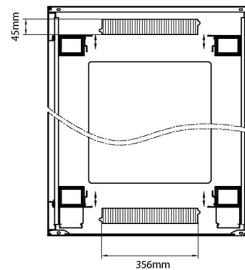

## Standards

Standard	Detail
ANSI/EIA-310-E	Electronic Industries Association standard for horizontal spacing, vertical hole spacing, rack opening and front panel width
BS EN 60297-3-100:2009	Mechanical structures for electronic equipment. Dimensions of mechanical structures of the 482,6 mm (19 in) series. Basic dimensions of front panels, subracks, chassis, racks and cabinets
DIN 41494 Part 1 & 7	Panel Mounting Racks For Electronics Equipments; Racks And Panels, Dimensions; Dimensions of cabinets and suites of racks
RoHS-II/III (2011/65/EU & 2015/863): 2023	Our products, demonstrate full adherence to the regulatory stipulations of the EU Directive 2011/65/EU (RoHS-II) and its corresponding delegated directive 2015/863 (RoHS-III).
WFD: 2023	Compliant to Waste Framework Directive
SCIP: 2023	Compliant - Does Not Contain Substances of Concern In articles as such or in complex objects (Products)
POPs (EU) No 2019/1021	EU Regulation for the restriction of Persistent Organic Pollutants.

### Product drawings

Excel Environ CR800 42U Rack 800x800mm Glass (F) Steel (R) B/Panels F/Mgmt Black Flat Pack

Item Code: 542-4288-GSBF-BK-FP

Product drawings

Front

Side

Rear

Roof

Base

Base Cut Out Dimensions

580 mm Wide  
 by  
 276 mm Deep (600 mm deep rack)  
 476 mm Deep (800 mm deep rack)  
 676 mm Deep (1000 mm deep rack)

Part Number Table

Part Number	Description
542-1588-GSBF-BK	Environ CR600 15U Rack 800x800 mm Glass (F) Steel (R) B/Panels Fr/Mgmt Black
542-2088-GSBF-BK	Environ CR800 20U Rack 800x800 mm Glass (F) Steel (R) B/Panels Fr/Mgmt Black