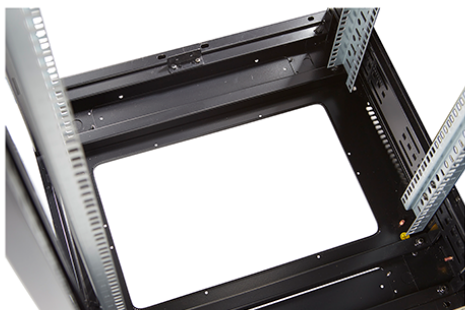

## Product images

Four-way brush entry roof panel

Quick-slam latch side panels

Swing handle glass front door

Steel rear door

Large base entry

High-density vertical cable management