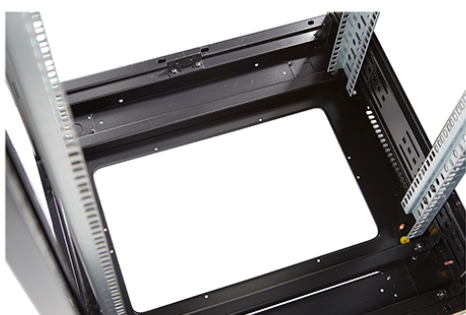

**Product images**

Four-way brush entry roof panel

Quick-slam latch side panels

Swing handle glass front door

Steel rear door

Large base entry

High-density vertical cable management

Excel Environ CR800 42U Rack 800x800mm Glass  
(F) Steel (R) B/Panels F/Mgmt Black Flat Pack