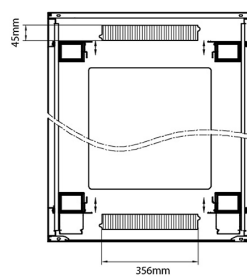

## Product drawings

## Product drawings

Front

Side

Rear

Roof

Base

### Base Cut Out Dimensions

580 mm Wide  
by  
276 mm Deep (600 mm deep rack)  
476 mm Deep (800 mm deep rack)  
676 mm Deep (1000 mm deep rack)