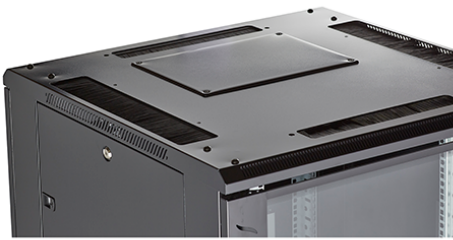

Excel Environ CR800 42U Rack 800x800mm Glass (F) Steel (R) B/Panels F/Mgmt Black Flat Pack

Part Code: 542-4288-GSBF-BK-FP

sales@excel-networking.com
excel-networking.com

Product images

Four-way brush entry roof panel