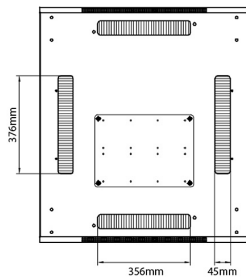

## Standards

Standard	Detail
ANSI/EIA-310-E	Electronic Industries Association standard for horizontal spacing, vertical hole spacing, rack opening and front panel width
BS EN 60297-3-100:2009	Mechanical structures for electronic equipment. Dimensions of mechanical structures of the 482,6 mm (19 in) series. Basic dimensions of front panels, subracks, chassis, racks and cabinets
DIN 41494 Part 1 & 7	Panel Mounting Racks For Electronics Equipments; Racks And Panels, Dimensions; Dimensions of cabinets and suites of racks
RoHS-II/III (2011/65/EU & 2015/863): 2023	Our products, demonstrate full adherence to the regulatory stipulations of the EU Directive 2011/65/EU (RoHS-II) and its corresponding delegated directive 2015/863 (RoHS-III).
WFD: 2023	Compliant to Waste Framework Directive
SCIP: 2023	Compliant - Does Not Contain Substances of Concern In articles as such or in complex objects (Products)
POPs (EU) No 2019/1021	EU Regulation for the restriction of Persistent Organic Pollutants.

### Product drawings

Excel Environ CR800 42U Rack 800x800mm Glass (F) Steel (R) B/Panels F/Mgmt Black Flat Pack

Item Code: 542-4288-GSBF-BK-FP

Product drawings

Front

Side

Rear

Roof

Base

Base Cut Out Dimensions

580 mm Wide  
 by  
 276 mm Deep (600 mm deep rack)  
 476 mm Deep (800 mm deep rack)  
 676 mm Deep (1000 mm deep rack)

Part Number Table

Part Number	Description
542-1588-GSBF-BK	Environ CR600 15U Rack 800x800 mm Glass (F) Steel (R) B/Panels Fr/Mgmt Black
542-2088-GSBF-BK	Environ CR800 20U Rack 800x800 mm Glass (F) Steel (R) B/Panels Fr/Mgmt Black