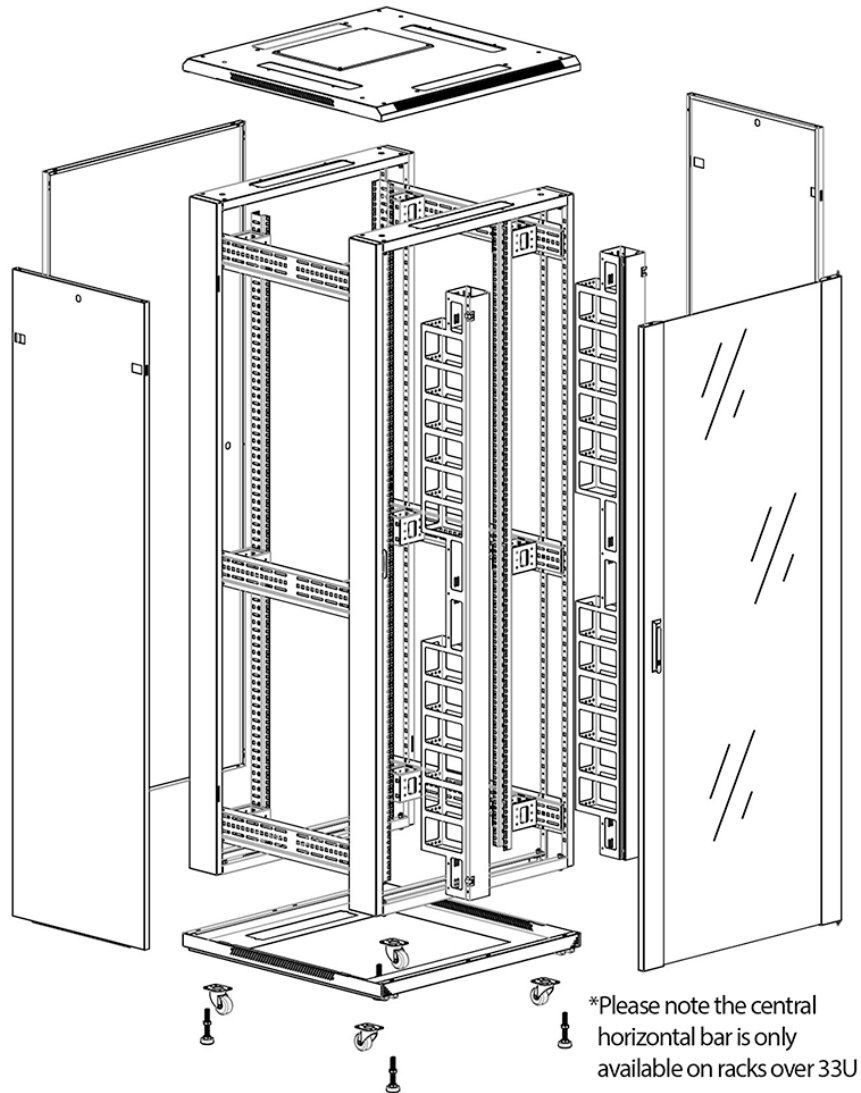

Environ CR800 Rack 42U 800x800 mm Cristal (A)
Acero (F), Ambos Paneles, P/Management, Negro

excel
without compromise.

Número de referencia: 542-4288-GSBF-BK

Dibujos de productos