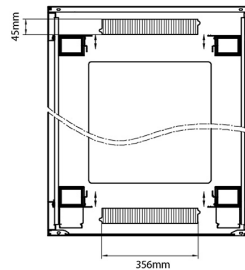

Environ CR800 42U Rack 800x800mm Glass (F) Steel (R) B/Panels F/Mgmt Grey White

Item Code: 542-4288-GSBF-GW

Standards

Standard	Detail
ANSI/EIA-310-E	Electronic Industries Association standard for horizontal spacing, vertical hole spacing, rack opening and front panel width
BS EN 60297-3-100:2009	Mechanical structures for electronic equipment. Dimensions of mechanical structures of the 482,6 mm (19 in) series. Basic dimensions of front panels, subracks, chassis, racks and cabinets
DIN 41494 Part 1 & 7	Panel Mounting Racks For Electronics Equipments; Racks And Panels, Dimensions; Dimensions of cabinets and suites of racks
RoHS-II/III (2011/65/EU & 2015/863): 2023	Our products, demonstrate full adherence to the regulatory stipulations of the EU Directive 2011/65/EU (RoHS-II) and its corresponding delegated directive 2015/863 (RoHS-III).
WFD: 2023	Compliant to Waste Framework Directive
SCIP: 2023	Compliant - Does Not Contain Substances of Concern In articles as such or in complex objects (Products)
POPs (EU) No 2019/1021	EU Regulation for the restriction of Persistent Organic Pollutants.

excel
without compromise.

Product drawings

Environ CR800 42U Rack 800x800mm Glass (F)
Steel (R) B/Panels F/Mgmt Grey White

Item Code: 542-4288-GSBF-GW

Product drawings

Front

Side

Rear

Roof

Base

Base Cut Out Dimensions

- 580 mm Wide
- by
- 276 mm Deep (600 mm deep rack)
- 476 mm Deep (800 mm deep rack)
- 676 mm Deep (1000 mm deep rack)

Part Number Table

Part Number	Description
542-1588-GSBF-BK	Environ CR600 15U Rack 800x800 mm Glass (F) Steel (R) B/Panels Fr/Mgmt Black
542-2088-GSBF-BK	Environ CR800 20U Rack 800x800 mm Glass (F) Steel (R) B/Panels Fr/Mgmt Black