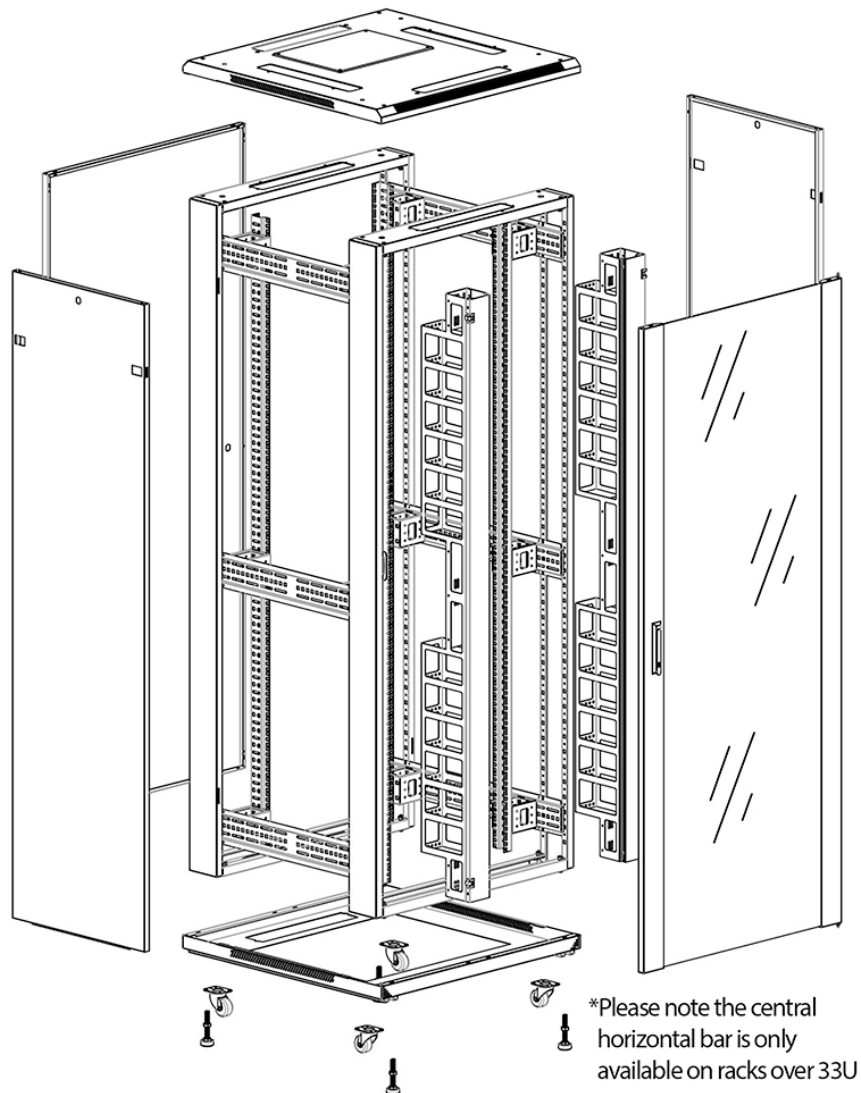

Environ CR800 42U Rack 800x800mm Glass (F)
Steel (R) B/Panels F/Mgmt Grey White

Item Code: 542-4288-GSBF-GW

excel
without compromise.

Product drawings