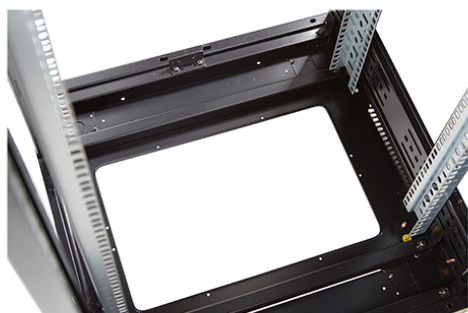

Large base entry