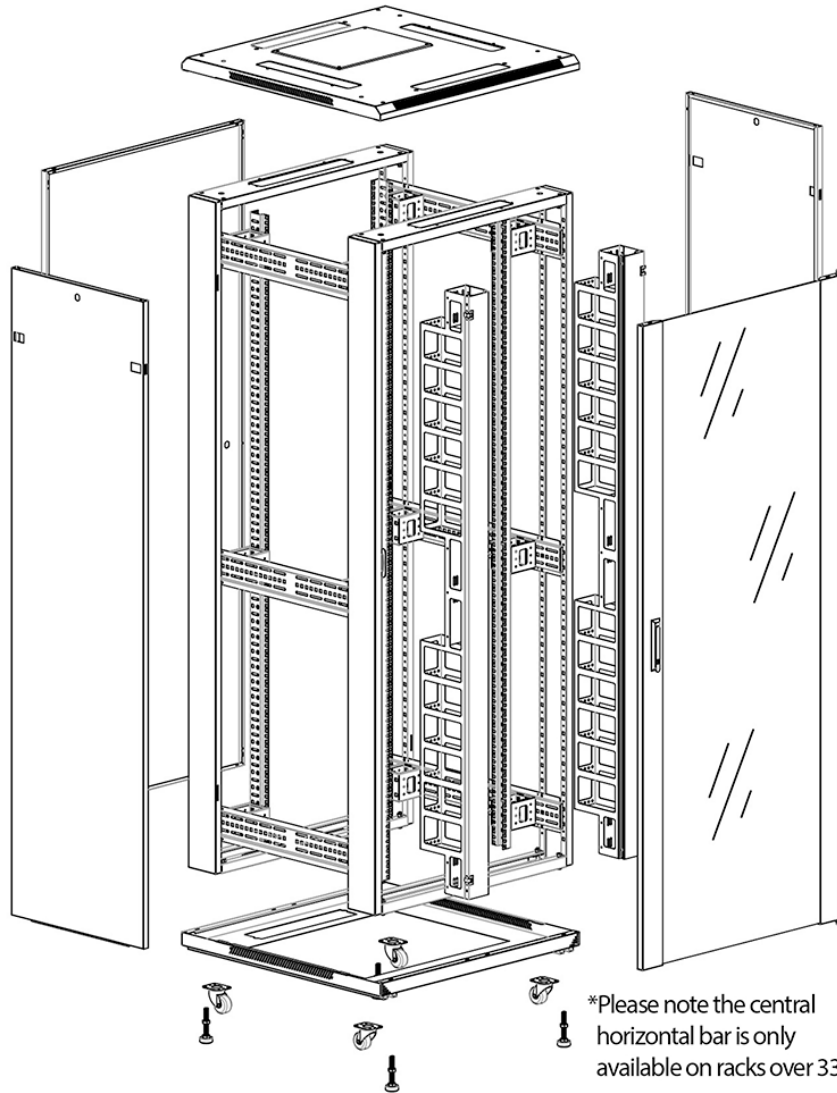

Environ CR800 42U Rack 800x800mm Glass (F) Steel (R)
B/Panels F/Mgmt Grey White

Part Code: 542-4288-GSBF-GW

sales@excel-networking.com
excel-networking.com

Product drawings