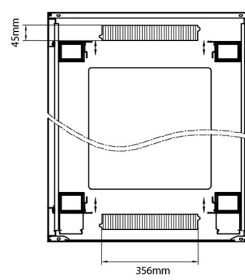

Product drawings

Front

Side

Rear

Roof

Base

Base Cut Out Dimensions

580 mm Wide
by
276 mm Deep (600 mm deep rack)
476 mm Deep (800 mm deep rack)
676 mm Deep (1000 mm deep rack)

Environ CR800 42U Rack 800x800mm Glass (F) Steel (R) B/Panels F/Mgmt Grey White

Part Code: 542-4288-GSBF-GW

sales@excel-networking.com
excel-networking.com

Part Code Table

Part Code	Description
542-1588-GSBF-BK	Environ CR600 15U Rack 800x800 mm Glass (F) Steel (R) B/Panels Fr/Mgmt Black
542-2088-GSBF-BK	Environ CR800 20U Rack 800x800 mm Glass (F) Steel (R) B/Panels Fr/Mgmt Black
542-24810-GSBF-BK	Environ CR800 24U Rack 800x1000 mm Glass (F) Steel (R) B/Panels Fr/Mgmt Black
542-2486-GSBF-BK	Environ CR800 24U Rack 800x600mm Glass (F) Steel (R) B/Panels F/Mgmt Black
542-2486-GSBF-BK-FP	Environ CR800 24U Rack 800x600mm Glass (F) Steel (R) B/Panels F/Mgmt Black Flat Pack
542-2486-GSBF-GW	Environ CR800 24U Rack 800x600mm Glass (F) Steel (R) B/Panels F/Mgmt Grey White
542-2486-GSBF-GW-FP	Environ CR800 24U Rack 800x600mm Glass (F) Steel (R) B/Panels F/Mgmt Grey White Flat Pack
542-2488-GSBF-BK	Environ CR800 24U Rack 800x800mm Glass (F) Steel (R) B/Panels F/Mgmt Black
542-2488-GSBF-BK-FP	Environ CR800 24U Rack 800x800mm Glass (F) Steel (R) B/Panels F/Mgmt Black Flat Pack
542-2488-GSBF-GW	Environ CR800 24U Rack 800x800mm Glass (F) Steel (R) B/Panels F/Mgmt Grey White
542-2488-GSBF-GW-FP	Environ CR800 24U Rack 800x800mm Glass (F) Steel (R) B/Panels F/Mgmt Grey White Flat Pack
542-29810-GSBF-BK	Environ CR800 29U Rack 800x1000mm Glass (F) Steel (R) B/Panels F/Mgmt Black
542-29810-GSBF-BK-FP	Environ CR800 29U Rack 800x1000mm Glass (F) Steel (R) B/Panels F/Mgmt Black Flat Pack
542-29810-GSBF-GW	Environ CR800 29U Rack 800x1000mm Glass (F) Steel (R) B/Panels F/Mgmt Grey White