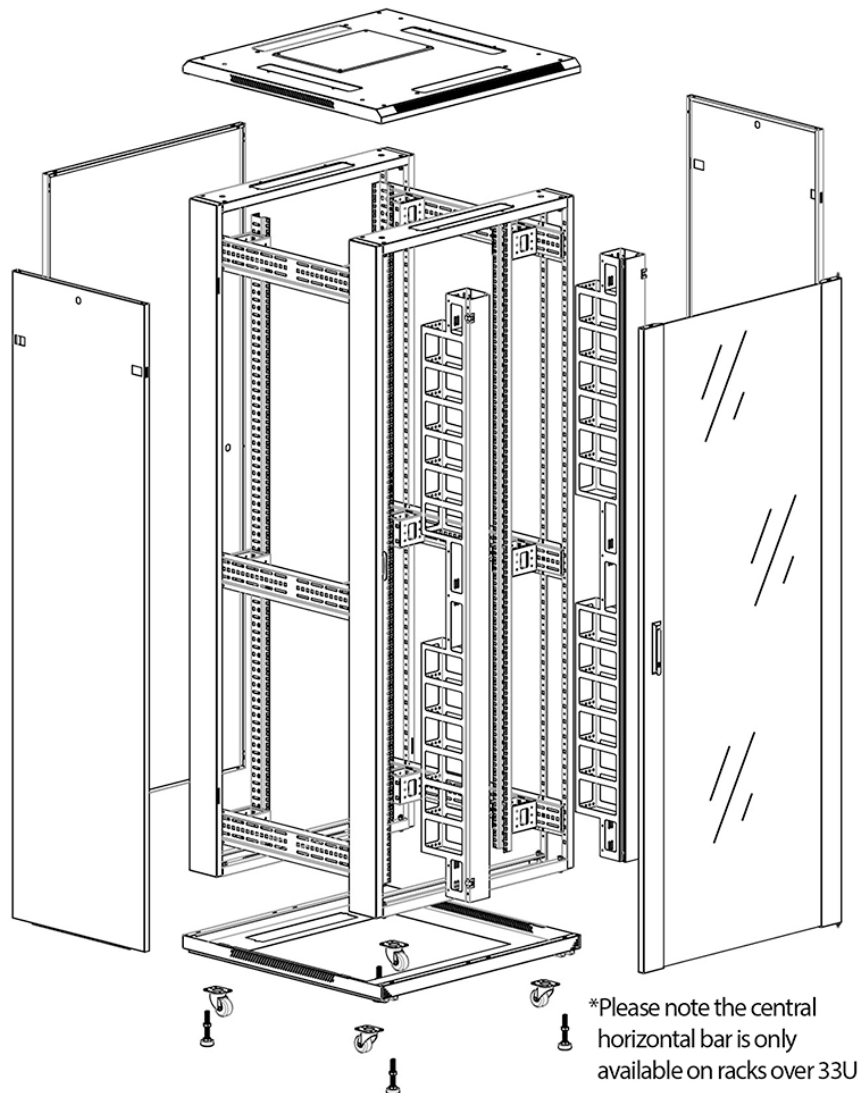

Environ CR800 Rack 42U 800x800 mm Cristal (A)
Acero (F), Ambos Paneles, P/Management, Gris
Blan...

excel
without compromise.

Número de referencia: 542-4288-GSBF-GW

Dibujos de productos