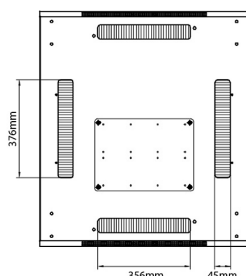

### Dibujos de productos

Front

Side

Rear

Roof

Base

#### Base Cut Out Dimensions

580 mm Wide  
by  
276 mm Deep (600 mm deep rack)  
476 mm Deep (800 mm deep rack)  
676 mm Deep (1000 mm deep rack)