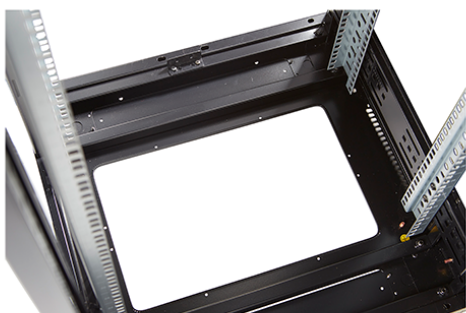

### Imágenes del producto

Four-way brush entry roof panel

Quick-slam latch side panels

Swing handle glass front door

Steel rear door

Large base entry

High-density vertical cable management

Environ CR800 Rack 42U 800x800 mm Cristal (A)  
Acero (F), Ambos Paneles, P/Management, Gris  
Blan...