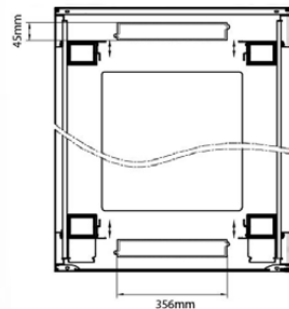

Product drawings

Front

Side

Rear

Roof

Base

Base Cut Out Dimensions

580 mm Wide
by
276 mm Deep (600 mm deep rack)
476 mm Deep (800 mm deep rack)
676 mm Deep (1000 mm deep rack)