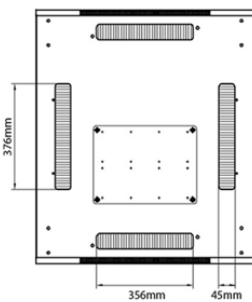

## Standards

Standard	Detail
ANSI/EIA-310-E	Electronic Industries Association standard for horizontal spacing, vertical hole spacing, rack opening and front panel width
BS EN 60297-3-100:2009	Mechanical structures for electronic equipment. Dimensions of mechanical structures of the 482,6 mm (19 in) series. Basic dimensions of front panels, subracks, chassis, racks and cabinets
DIN 41494 Part 1 & 7	Panel Mounting Racks For Electronics Equipments; Racks And Panels, Dimensions; Dimensions of cabinets and suites of racks
RoHS-II/III (2011/65/EU & 2015/863): 2023	Our products, demonstrate full adherence to the regulatory stipulations of the EU Directive 2011/65/EU (RoHS-II) and its corresponding delegated directive 2015/863 (RoHS-III).
WFD: 2023	Compliant to Waste Framework Directive
SCIP: 2023	Compliant - Does Not Contain Substances of Concern In articles as such or in complex objects (Products)
POPs (EU) No 2019/1021	EU Regulation for the restriction of Persistent Organic Pollutants.

Item Code: 542-4288-WDBF-BK

Product drawings

Front

Side

Rear

Roof

Base

Base Cut Out Dimensions

580 mm Wide  
by  
276 mm Deep (600 mm deep rack)  
476 mm Deep (800 mm deep rack)  
676 mm Deep (1000 mm deep rack)