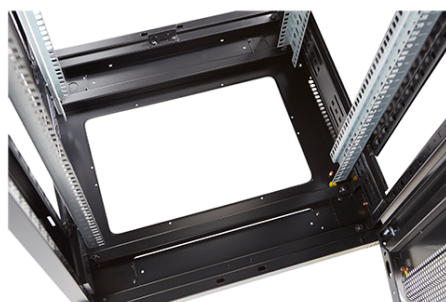

### Product images

Four-way brush entry roof panel

Quick-slam latch side panels

Swing handle wave vented front door

Wardrobe vented rear doors

Large base entry

High-density vertical cable management

Environ ER800 42U Rack 800x800mm W/Vented (F)  
D/Vented (R) B/Panels F/Mgmt Black