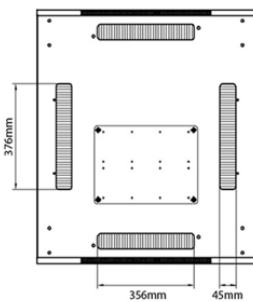

Environ ER800 42U Rack 800x800mm W/Vented (F) D/Vented (R) B/Panels F/Mgmt Black

Item Code: 542-4288-WDBF-BK

Standards

Standard	Detail
ANSI/EIA-310-E	Electronic Industries Association standard for horizontal spacing, vertical hole spacing, rack opening and front panel width
BS EN 60297-3-100:2009	Mechanical structures for electronic equipment. Dimensions of mechanical structures of the 482,6 mm (19 in) series. Basic dimensions of front panels, subracks, chassis, racks and cabinets
DIN 41494 Part 1 & 7	Panel Mounting Racks For Electronics Equipments; Racks And Panels, Dimensions; Dimensions of cabinets and suites of racks
RoHS-II/III (2011/65/EU & 2015/863): 2023	Our products, demonstrate full adherence to the regulatory stipulations of the EU Directive 2011/65/EU (RoHS-II) and its corresponding delegated directive 2015/863 (RoHS-III).
WFD: 2023	Compliant to Waste Framework Directive
SCIP: 2023	Compliant - Does Not Contain Substances of Concern In articles as such or in complex objects (Products)
POPs (EU) No 2019/1021	EU Regulation for the restriction of Persistent Organic Pollutants.

Product drawings

Front

Side

Rear

Roof

Base

Base Cut Out Dimensions

580 mm Wide
by
276 mm Deep (600 mm deep rack)
476 mm Deep (800 mm deep rack)
676 mm Deep (1000 mm deep rack)