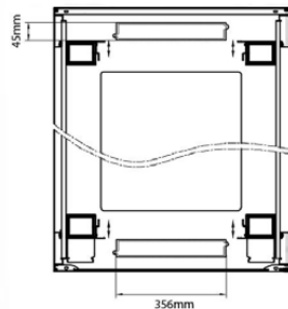

Item Code: 542-4288-WDBF-BK

Product drawings

Front

Side

Rear

Roof

Base

Base Cut Out Dimensions

580 mm Wide  
by  
276 mm Deep (600 mm deep rack)  
476 mm Deep (800 mm deep rack)  
676 mm Deep (1000 mm deep rack)