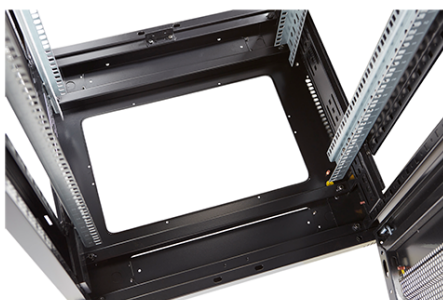

Large base entry