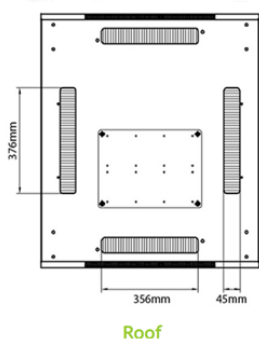

Part Code: 542-4288-WDBF-BK-FP

sales@excel-networking.com
excel-networking.com

Product drawings

Base Cut Out Dimensions

- 580 mm Wide by
- 276 mm Deep (600 mm deep rack)
- 476mm Deep (800 mm deep rack)
- 676 mm Deep (1000 mm deep rack)