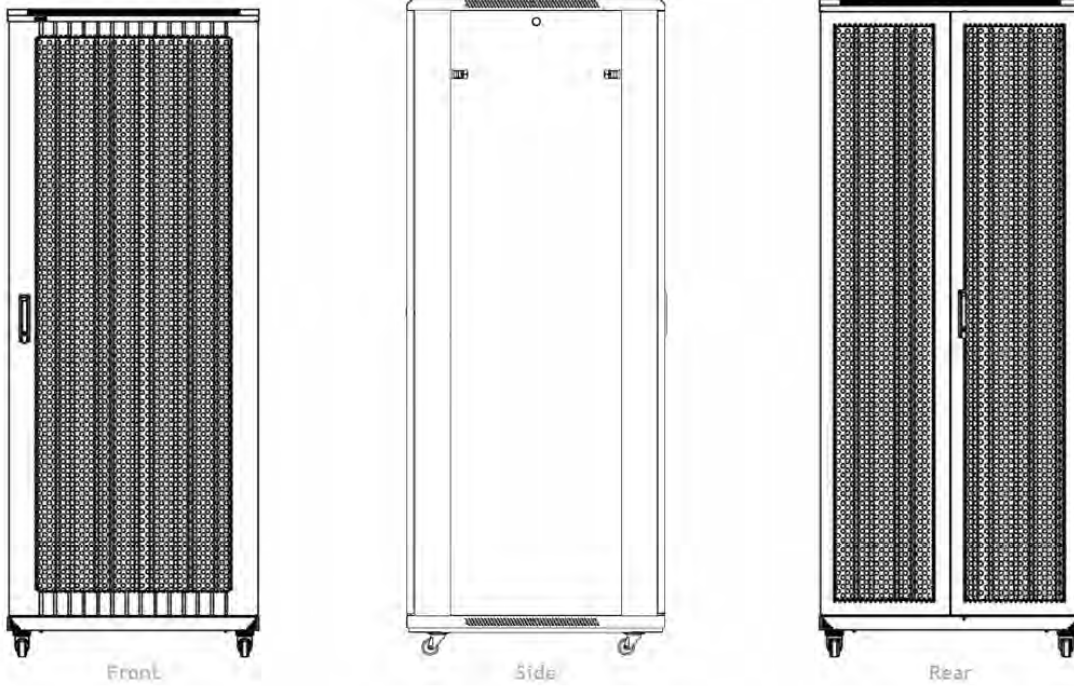

Quick-slam latch side panels

Swing handle wave vented front door

Wardrobe vented rear doors

Large base entry

High-density vertical cable management

Environ ER800 42U Rack 800x800mm W/Vented (F) D/Vented (R) B/Panels F/Mgmt Black Flat Pack

Part Code: 542-4288-WDBF-BK-FP

sales@excel-networking.com
excel-networking.com

Product drawings

Base Cut Out Dimensions

- 580 mm Wide by
- 276 mm Deep (600 mm deep rack)
- 476mm Deep (800 mm deep rack)
- 676 mm Deep (1000 mm deep rack)