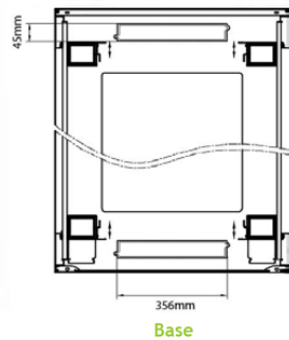

Standards

Standard	Detail
ANSI/EIA-310-E	Electronic Industries Association standard for horizontal spacing, vertical hole spacing, rack opening and front panel width
BS EN 60297-3-100:2009	Mechanical structures for electronic equipment. Dimensions of mechanical structures of the 482,6 mm (19 in) series. Basic dimensions of front panels, subracks, chassis, racks and cabinets

Part Code: 542-4288-WDBF-BK-FP

sales@excel-networking.com
excel-networking.com

Product drawings

Base Cut Out Dimensions

- 580 mm Wide by
- 276 mm Deep (600 mm deep rack)
- 476mm Deep (800 mm deep rack)
- 676 mm Deep (1000 mm deep rack)