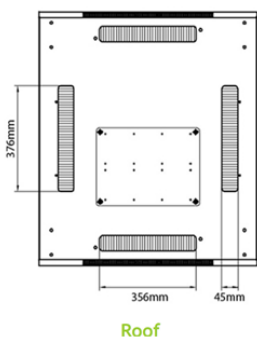

Part Code: 542-4288-WDBF-GW

sales@excel-networking.com
excel-networking.com

Product drawings

Base Cut Out Dimensions

- 580 mm Wide by
- 276 mm Deep (600 mm deep rack)
- 476mm Deep (800 mm deep rack)
- 676 mm Deep (1000 mm deep rack)