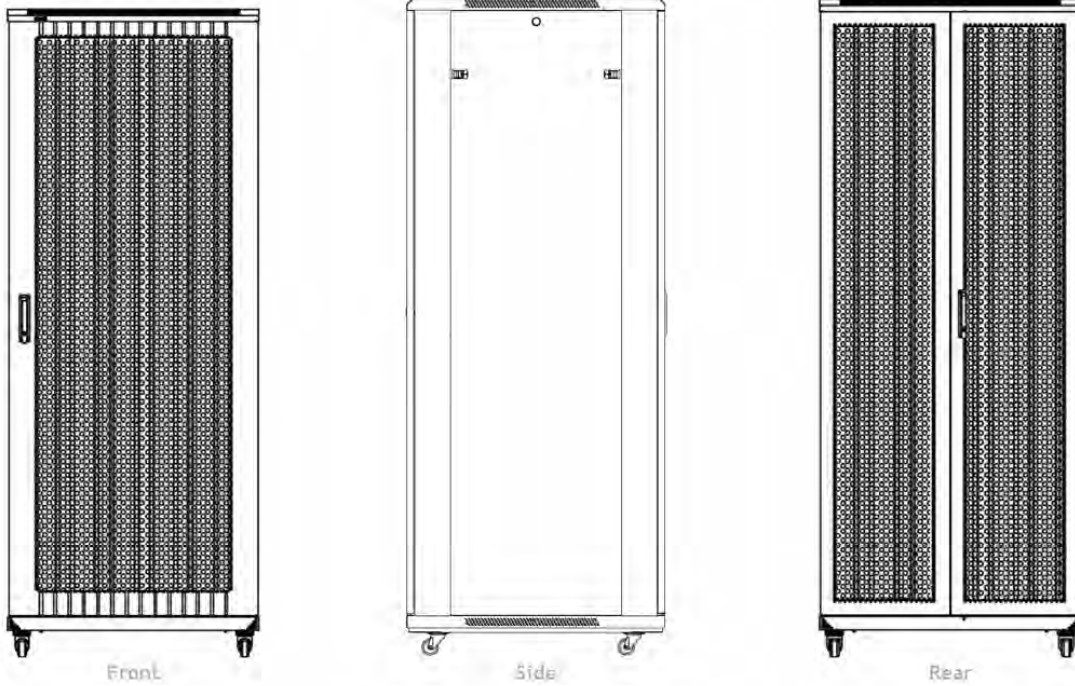

Quick-slam latch side panels

Swing handle wave vented front door

Wardrobe vented rear doors

Large base entry

High-density vertical cable management

Environ ER800 42U Rack 800x800mm W/Vented (F)
D/Vented (R) B/Panels F/Mgmt Grey White

Part Code: 542-4288-WDBF-GW

sales@excel-networking.com
excel-networking.com

Product drawings

Base Cut Out Dimensions

- 580 mm Wide by
- 276 mm Deep (600 mm deep rack)
- 476mm Deep (800 mm deep rack)
- 676 mm Deep (1000 mm deep rack)