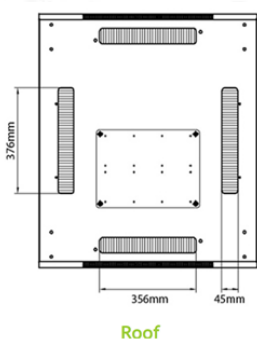

Standards

Standard	Detail
ANSI/EIA-310-E	Electronic Industries Association standard for horizontal spacing, vertical hole spacing, rack opening and front panel width
BS EN 60297-3-100:2009	Mechanical structures for electronic equipment. Dimensions of mechanical structures of the 482,6 mm (19 in) series. Basic dimensions of front panels, subracks, chassis, racks and cabinets

Part Code: 542-4288-WDBF-GW

sales@excel-networking.com
excel-networking.com

Product drawings

Base Cut Out Dimensions

- 580 mm Wide by
- 276 mm Deep (600 mm deep rack)
- 476mm Deep (800 mm deep rack)
- 676 mm Deep (1000 mm deep rack)