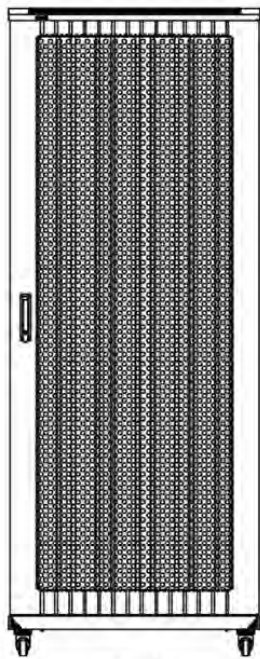

### Product images

Four-way brush entry roof panel

Quick-slam latch side panels

Swing handle wave vented front door

Wardrobe vented rear doors

Large base entry

High-density vertical cable management

Environ ER800 42U Rack 800x800mm W/Vented (F)  
D/Vented (R) B/Panels F/Mgmt Grey White

### Product drawings

Front

Side

Rear

Roof

Base

#### Base Cut Out Dimensions

580 mm Wide  
by  
276 mm Deep (600 mm deep rack)  
476 mm Deep (800 mm deep rack)  
676 mm Deep (1000 mm deep rack)