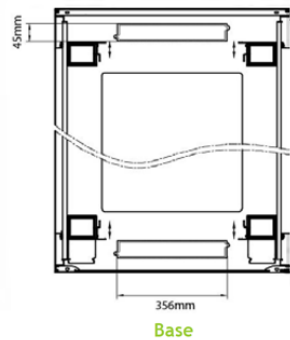

Standards

Standard	Detail
ANSI/EIA-310-E	Electronic Industries Association standard for horizontal spacing, vertical hole spacing, rack opening and front panel width
BS EN 60297-3-100:2009	Mechanical structures for electronic equipment. Dimensions of mechanical structures of the 482,6 mm (19 in) series. Basic dimensions of front panels, subracks, chassis, racks and cabinets

Part Code: 542-4288-WDBF-GW

sales@excel-networking.com
excel-networking.com

Product drawings

Base Cut Out Dimensions

- 580 mm Wide by
- 276 mm Deep (600 mm deep rack)
- 476mm Deep (800 mm deep rack)
- 676 mm Deep (1000 mm deep rack)