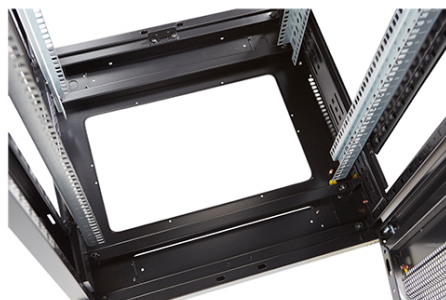

### Product images

Four-way brush entry roof panel

Quick-slam latch side panels

Swing handle wave vented front door

Wardrobe vented rear doors

Large base entry

High-density vertical cable management

Environ ER800 42U Rack 800x800mm W/Vented (F)  
D/Vented (R) B/Panels F/Mgmt Grey White