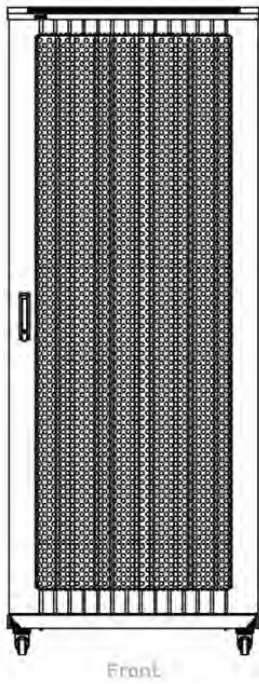

Quick-slam latch side panels

Swing handle wave vented front door

Wardrobe vented rear doors

Large base entry

High-density vertical cable management

Environ ER800 42U Rack 800x800mm W/Vented (F)
D/Vented (R) B/Panels F/Mgmt Grey White

Part Code: 542-4288-WDBF-GW

sales@excel-networking.com
excel-networking.com

Product drawings

Base Cut Out Dimensions

- 580 mm Wide by
- 276 mm Deep (600 mm deep rack)
- 476mm Deep (800 mm deep rack)
- 676 mm Deep (1000 mm deep rack)