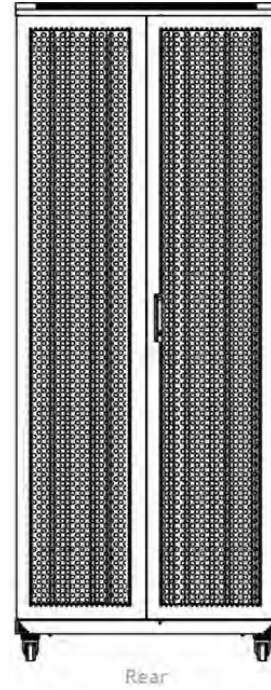

Quick-slam latch side panels

Swing handle wave vented front door

Wardrobe vented rear doors

Large base entry

High-density vertical cable management

Environ ER800 42U Rack 800x800mm W/Vented (F)
D/Vented (R) B/Panels F/Mgmt Grey White

Part Code: 542-4288-WDBF-GW

sales@excel-networking.com
excel-networking.com

Product drawings

Base Cut Out Dimensions

- 580 mm Wide by
- 276 mm Deep (600 mm deep rack)
- 476mm Deep (800 mm deep rack)
- 676 mm Deep (1000 mm deep rack)