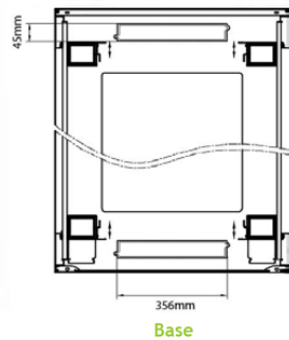

Standards

Standard	Detail
ANSI/EIA-310-E	Electronic Industries Association standard for horizontal spacing, vertical hole spacing, rack opening and front panel width
BS EN 60297-3-100:2009	Mechanical structures for electronic equipment. Dimensions of mechanical structures of the 482,6 mm (19 in) series. Basic dimensions of front panels, subracks, chassis, racks and cabinets

Part Code: 542-4288-WDBF-GW-FP

sales@excel-networking.com
excel-networking.com

Product drawings

Base Cut Out Dimensions

- 580 mm Wide by
- 276 mm Deep (600 mm deep rack)
- 476mm Deep (800 mm deep rack)
- 676 mm Deep (1000 mm deep rack)