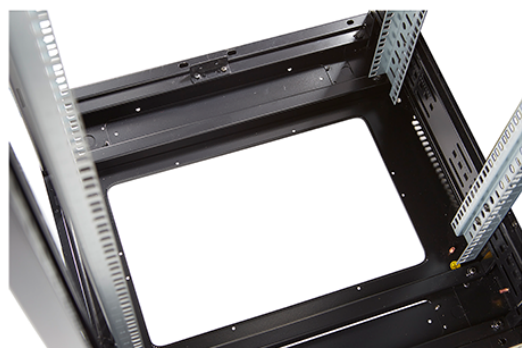

### Product images

Four-way brush entry roof panel

Quick-slam latch side panels

Swing handle glass front door

Steel rear door

Large base entry

U height profile markings

Environ CR600 47U Rack 600x1000mm Glass (F)  
Steel (R) B/Panels No/Mgmt Black Flat Pack