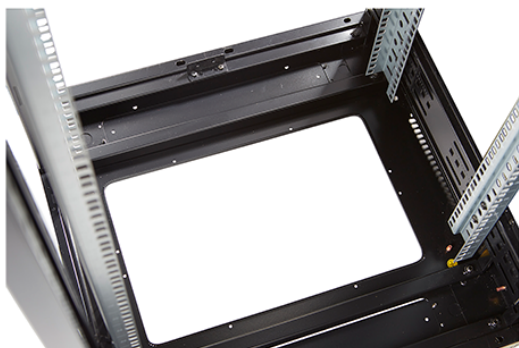

Large base entry