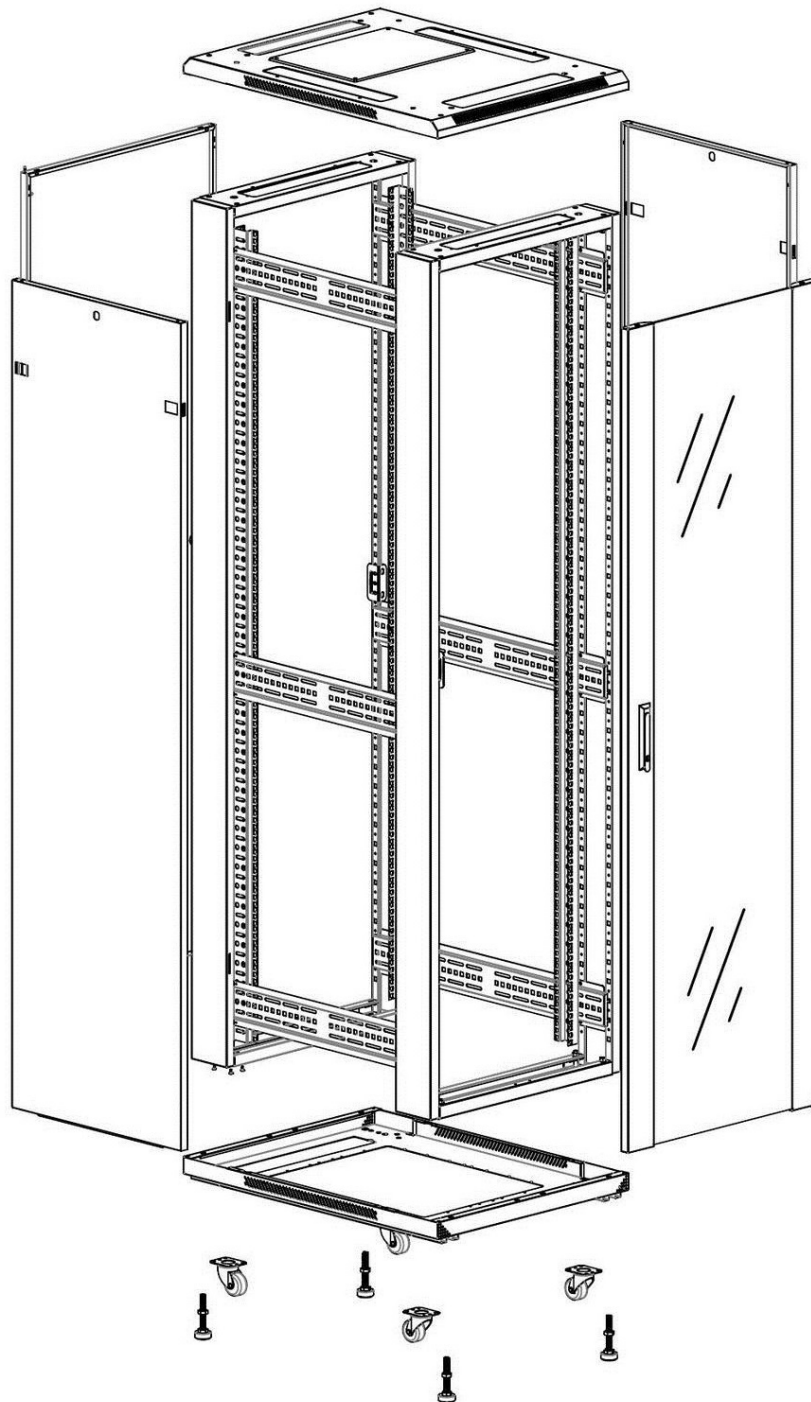

Environ CR600 47U Rack 600x1000mm Glass (F)
Steel (R) B/Panels No/Mgmt Grey White

Item Code: 542-47610-GSBN-GW

excel
without compromise.

Exploded view