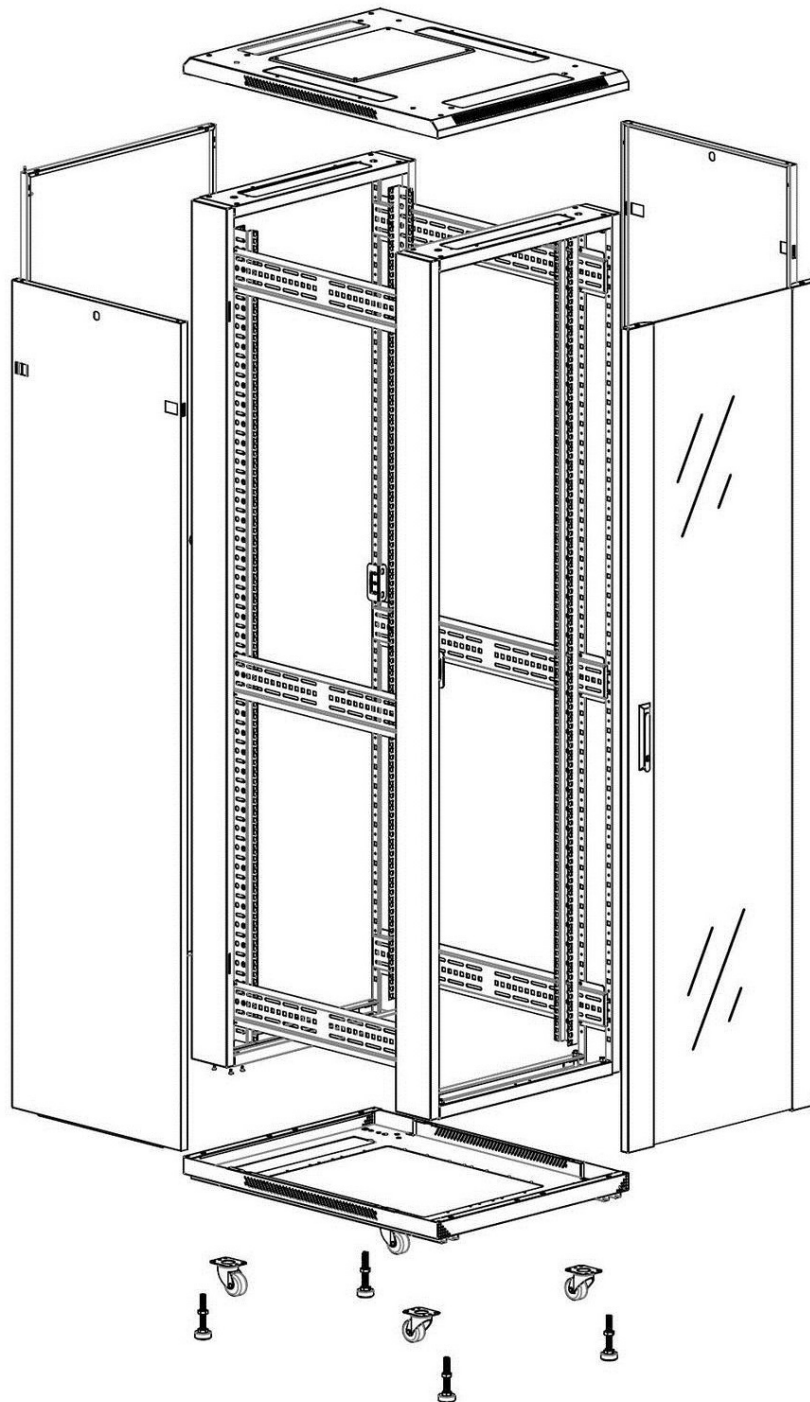

Environ CR600 47U Rack 600x1000mm Glass (F)
Steel (R) B/Panels No/Mgmt Grey White

Item Code: 542-47610-GSBN-GW

excel
without compromise.

Exploded view