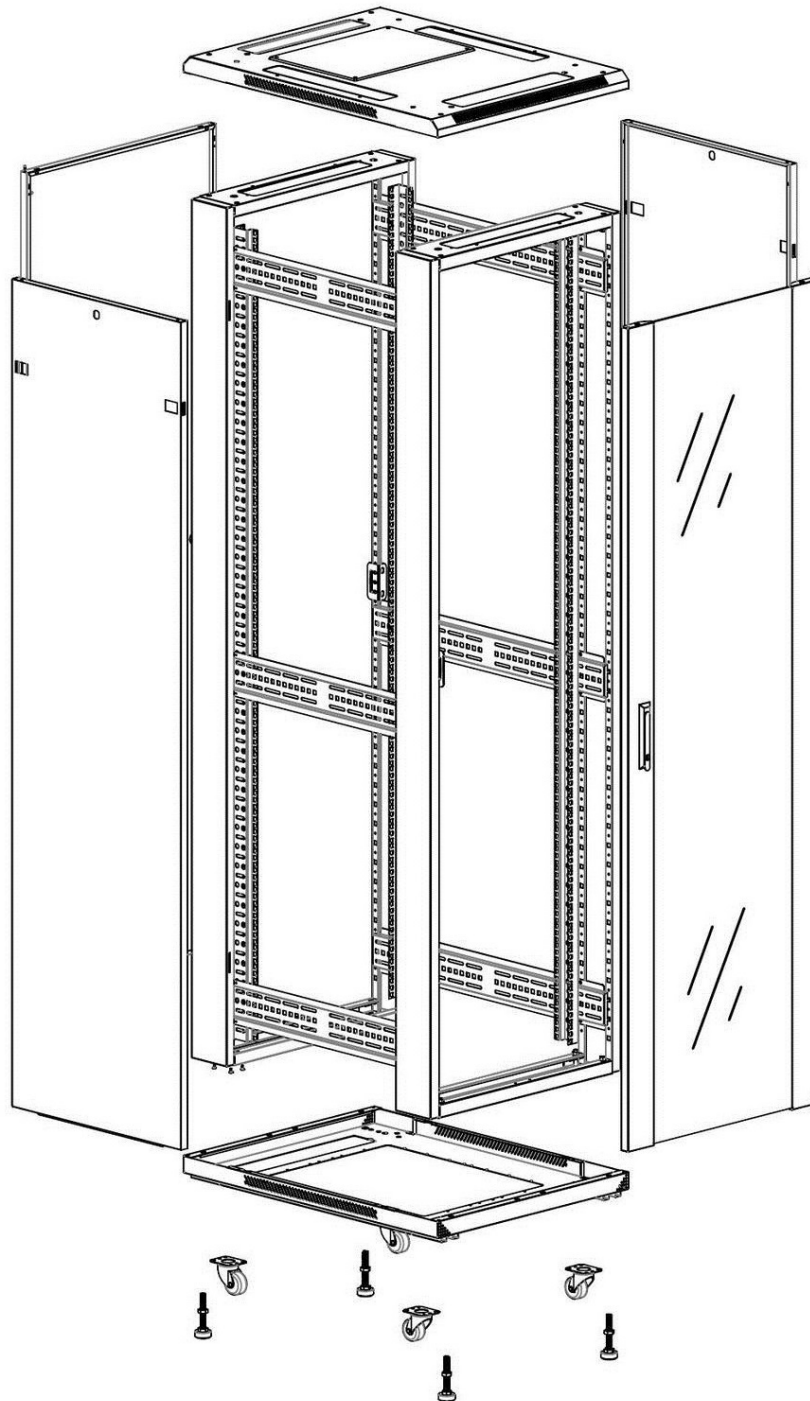

Environ CR600 47U Rack 600x1000mm Glass (F) Steel (R)
B/Panels No/Mgmt Grey White Flat Pack

Part Code: 542-47610-GSBN-GW-FP

sales@excel-networking.com
excel-networking.com

Exploded view