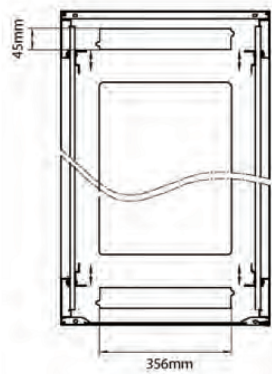

Item Code: 542-47610-GSBN-GW-FP

Standards

Standard	Detail
ANSI/EIA-310-E	Electronic Industries Association standard for horizontal spacing, vertical hole spacing, rack opening and front panel width
BS EN 60297-3-100:2009	Mechanical structures for electronic equipment. Dimensions of mechanical structures of the 482,6 mm (19 in) series. Basic dimensions of front panels, subracks, chassis, racks and cabinets
DIN 41494 Part 1 & 7	Panel Mounting Racks For Electronics Equipments; Racks And Panels, Dimensions; Dimensions of cabinets and suites of racks
RoHS-II/III (2011/65/EU & 2015/863): 2023	Our products, demonstrate full adherence to the regulatory stipulations of the EU Directive 2011/65/EU (RoHS-II) and its corresponding delegated directive 2015/863 (RoHS-III).
WFD: 2023	Compliant to Waste Framework Directive
SCIP: 2023	Compliant - Does Not Contain Substances of Concern In articles as such or in complex objects (Products)
POPs (EU) No 2019/1021	EU Regulation for the restriction of Persistent Organic Pollutants.

excel
without compromise.

Item Code: 542-47610-GSBN-GW-FP

Exploded view

Item Code: 542-47610-GSBN-GW-FP

Product drawings

Front

Side

Rear

Roof

Base

Base Cut Out Dimensions

380 mm Wide
by
276 mm Deep (600 mm deep rack)
476 mm Deep (800 mm deep rack)
676 mm Deep (1000 mm deep rack)

Part Number Table

Part Number	Description
542-1566-GSBN-BK	Environ CR600 15U Rack 600x600mm Glass (F) Steel (R) B/Panels No/Mgmt Black
542-1566-GSBN-BK-FP	Environ CR600 15U Rack 600x600mm Glass (F) Steel (R) B/Panels No/Mgmt Black Flat Pack