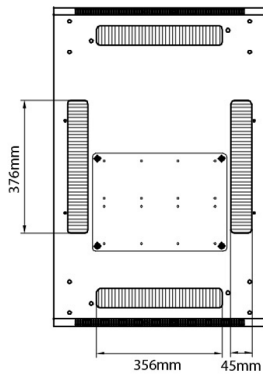

Additional specifications

Features	Values
Material	SPCC Cold Rolled Steel
19" Rails	2.0 mm thick
Side Panels	1.0 mm thick
Other	1.2 mm thick
Front door	Swing handle cam lock
Rear door	Barrel lock
Side panels lock	Single point barrel lock
Jacking feet additional height	50-80 mm
Castors additional height	70 mm

Item Code: 542-47610-GSBN-GW-FP

Standards

Standard	Detail
ANSI/EIA-310-E	Electronic Industries Association standard for horizontal spacing, vertical hole spacing, rack opening and front panel width
BS EN 60297-3-100:2009	Mechanical structures for electronic equipment. Dimensions of mechanical structures of the 482,6 mm (19 in) series. Basic dimensions of front panels, subracks, chassis, racks and cabinets
DIN 41494 Part 1 & 7	Panel Mounting Racks For Electronics Equipments; Racks And Panels, Dimensions; Dimensions of cabinets and suites of racks
RoHS-II/III (2011/65/EU & 2015/863): 2023	Our products, demonstrate full adherence to the regulatory stipulations of the EU Directive 2011/65/EU (RoHS-II) and its corresponding delegated directive 2015/863 (RoHS-III).
WFD: 2023	Compliant to Waste Framework Directive
SCIP: 2023	Compliant - Does Not Contain Substances of Concern In articles as such or in complex objects (Products)
POPs (EU) No 2019/1021	EU Regulation for the restriction of Persistent Organic Pollutants.

excel
without compromise.

Item Code: 542-47610-GSBN-GW-FP

Exploded view

Item Code: 542-47610-GSBN-GW-FP

Product drawings

Front

Side

Rear

Roof

Base

Base Cut Out Dimensions

380 mm Wide
by
276 mm Deep (600 mm deep rack)
476 mm Deep (800 mm deep rack)
676 mm Deep (1000 mm deep rack)

Part Number Table

Part Number	Description
542-1566-GSBN-BK	Environ CR600 15U Rack 600x600mm Glass (F) Steel (R) B/Panels No/Mgmt Black
542-1566-GSBN-BK-FP	Environ CR600 15U Rack 600x600mm Glass (F) Steel (R) B/Panels No/Mgmt Black Flat Pack