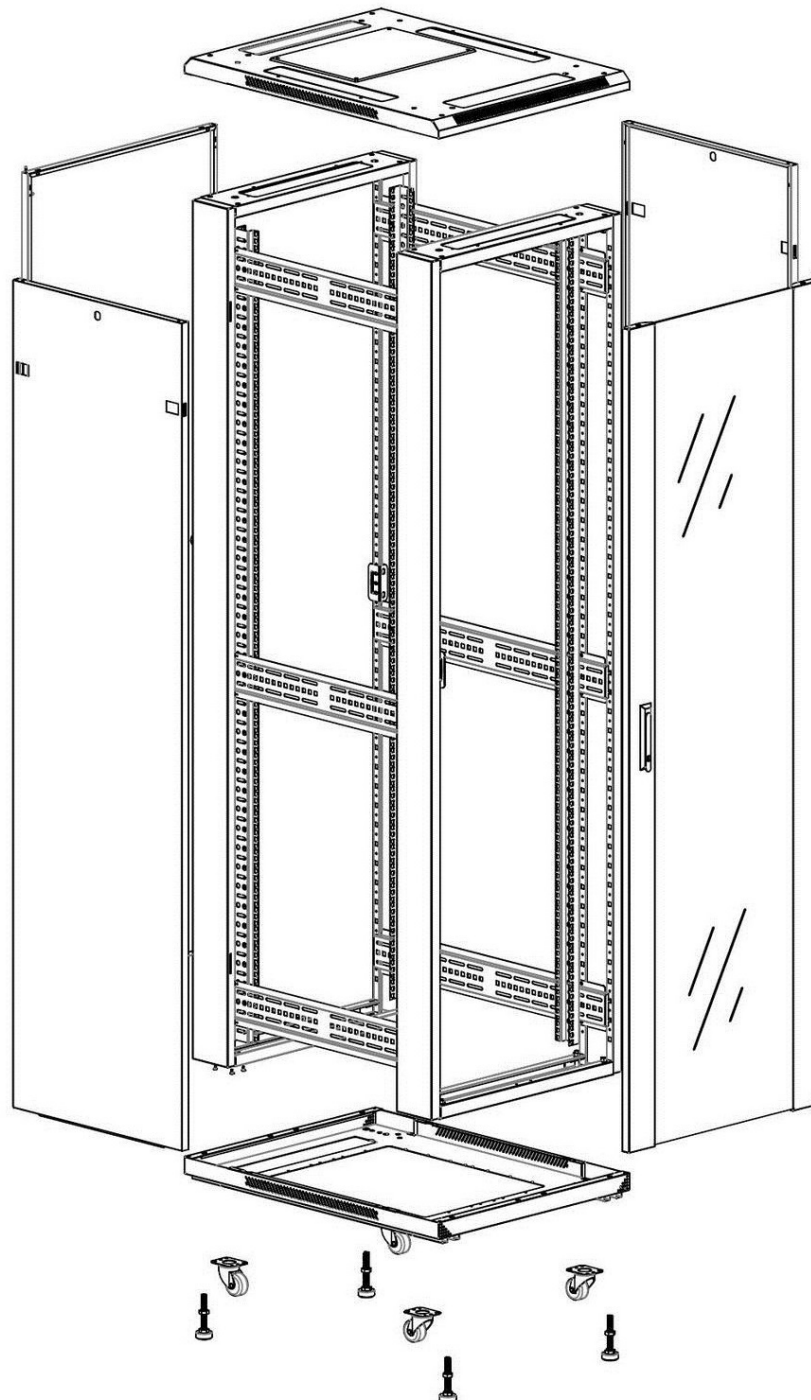

Item Code: 542-47610-GSBN-GW-FP

Standards

Standard	Detail
ANSI/EIA-310-E	Electronic Industries Association standard for horizontal spacing, vertical hole spacing, rack opening and front panel width
BS EN 60297-3-100:2009	Mechanical structures for electronic equipment. Dimensions of mechanical structures of the 482,6 mm (19 in) series. Basic dimensions of front panels, subracks, chassis, racks and cabinets
DIN 41494 Part 1 & 7	Panel Mounting Racks For Electronics Equipments; Racks And Panels, Dimensions; Dimensions of cabinets and suites of racks
RoHS-II/III (2011/65/EU & 2015/863): 2023	Our products, demonstrate full adherence to the regulatory stipulations of the EU Directive 2011/65/EU (RoHS-II) and its corresponding delegated directive 2015/863 (RoHS-III).
WFD: 2023	Compliant to Waste Framework Directive
SCIP: 2023	Compliant - Does Not Contain Substances of Concern In articles as such or in complex objects (Products)
POPs (EU) No 2019/1021	EU Regulation for the restriction of Persistent Organic Pollutants.

Product images

Four-way brush entry roof panel

Quick-slam latch side panels

Swing handle glass front door

Steel rear door

Large base entry

U height profile markings

Environ CR600 47U Rack 600x1000mm Glass (F)
Steel (R) B/Panels No/Mgmt Grey White Flat Pack

excel
without compromise.

Item Code: 542-47610-GSBN-GW-FP

Exploded view

Item Code: 542-47610-GSBN-GW-FP

Product drawings

Front

Side

Rear