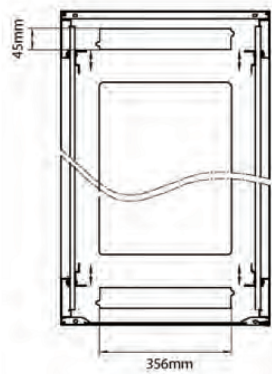

Dessins de produits

Front

Side

Rear

Roof

Base

Base Cut Out Dimensions

380 mm Wide
by
276 mm Deep (600 mm deep rack)
476 mm Deep (800 mm deep rack)
676 mm Deep (1000 mm deep rack)