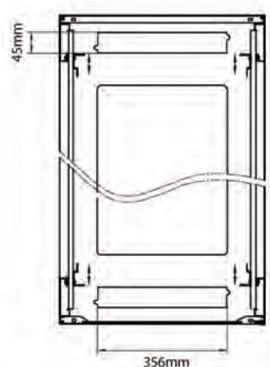

Specifications	Values
Material	SPCC Cold Rolled Steel
19" Rails	2.0 mm thick
Side Panels	1.0 mm thick
Other	1.2 mm thick
Front door	Handle cam lock
Rear door	Handle cam lock
Side panels lock	Single point barrel lock
Jacking feet additional height	50-80 mm
Castors additional height	70 mm

Part Code: 542-47610-WDBN-BK

sales@excel-networking.com
excel-networking.com

Product drawings

Front

Side

Rear

Roof

Base

Base Cut Out Dimensions

380 mm Wide
by
276 mm Deep (600 mm deep rack)
476 mm Deep (800 mm deep rack)
676 mm Deep (1000 mm deep rack)

Environ ER600 47U Rack 600x1000mm W/Vented (F)
D/Vented (R) B/Panels No/Mgmt Black