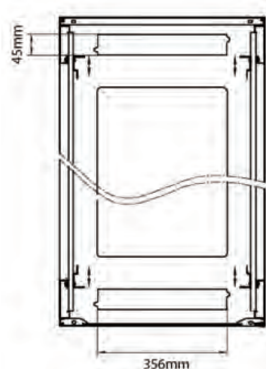

Specifications	Values
Material	SPCC Cold Rolled Steel
19" Rails	2.0 mm thick
Side Panels	1.0 mm thick
Other	1.2 mm thick
Front door	Handle cam lock
Rear door	Handle cam lock
Side panels lock	Single point barrel lock
Jacking feet additional height	50-80 mm
Castors additional height	70 mm

Part Code: 542-47610-WDBN-BK

sales@excel-networking.com
excel-networking.com

Product drawings

Front

Side

Rear

Roof

Base

Base Cut Out Dimensions

380 mm Wide
by
276 mm Deep (600 mm deep rack)
476 mm Deep (800 mm deep rack)
676 mm Deep (1000 mm deep rack)

Environ ER600 47U Rack 600x1000mm W/Vented (F)
D/Vented (R) B/Panels No/Mgmt Black