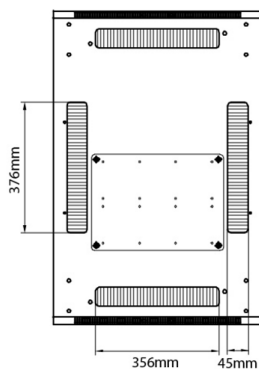

Specifications	Values
Material	SPCC Cold Rolled Steel
19" Rails	2.0 mm thick
Side Panels	1.0 mm thick
Other	1.2 mm thick
Front door	Handle cam lock
Rear door	Handle cam lock
Side panels lock	Single point barrel lock
Jacking feet additional height	50-80 mm
Castors additional height	70 mm

Standards

Standard	Detail
ANSI/EIA-310-E	Electronic Industries Association standard for horizontal spacing, vertical hole spacing, rack opening and front panel width
BS EN 60297-3-100:2009	Mechanical structures for electronic equipment. Dimensions of mechanical structures of the 482,6 mm (19 in) series. Basic dimensions of front panels, subracks, chassis, racks and cabinets

Part Code: 542-47610-WDBN-BK

sales@excel-networking.com
excel-networking.com

Product drawings

Front

Side

Rear

Roof

Base

Base Cut Out Dimensions

380 mm Wide
by
276 mm Deep (600 mm deep rack)
476 mm Deep (800 mm deep rack)
676 mm Deep (1000 mm deep rack)

Environ ER600 47U Rack 600x1000mm W/Vented (F)
D/Vented (R) B/Panels No/Mgmt Black