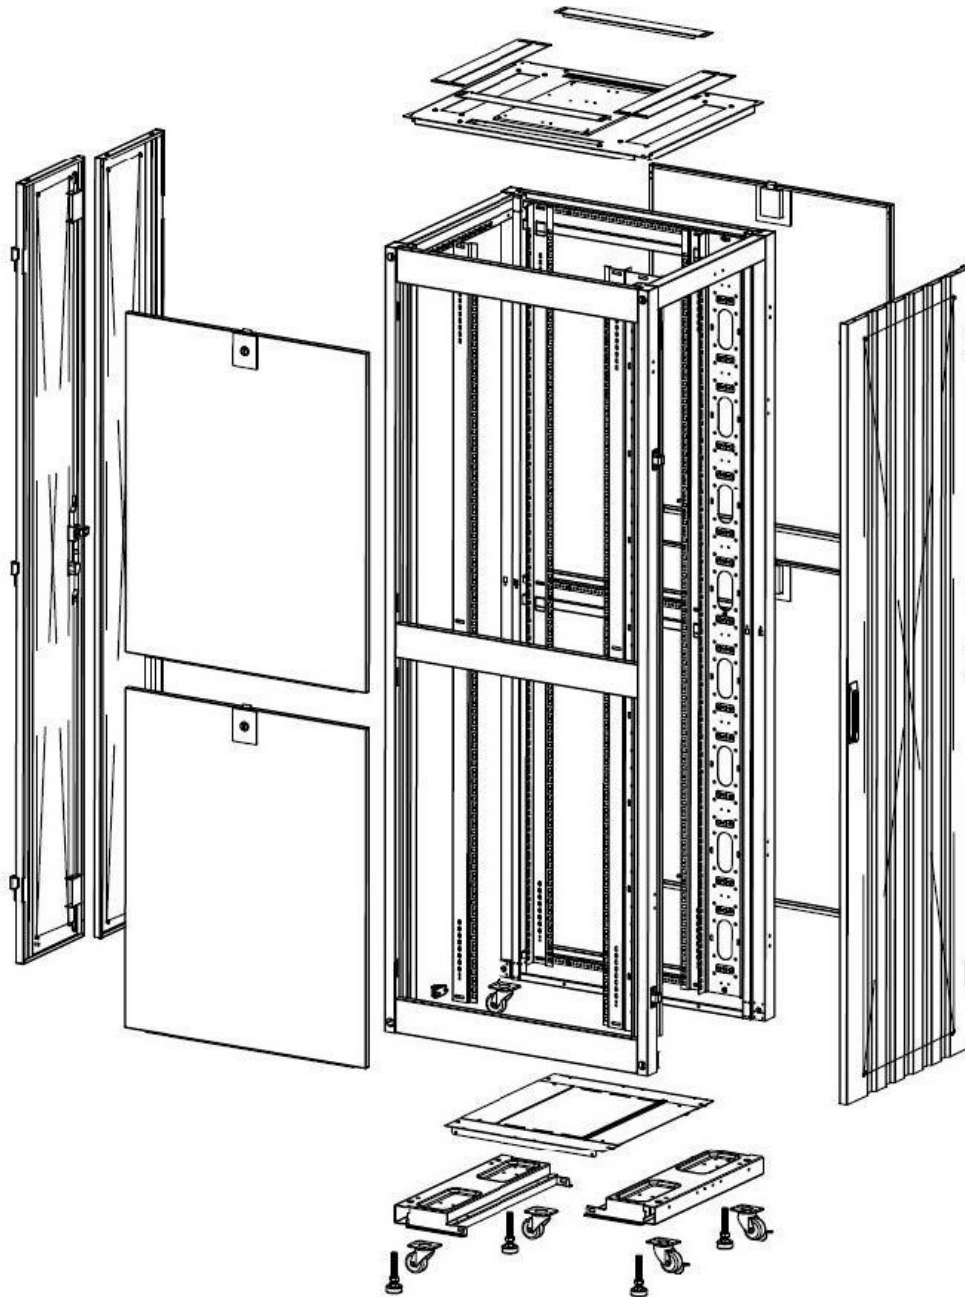

Environ ER600 47U Rack 600x1000mm W/Vented (F)
D/Vented (R) B/Panels No/Mgmt Black

Part Code: 542-47610-WDBN-BK

sales@excel-networking.com
excel-networking.com

Exploded view