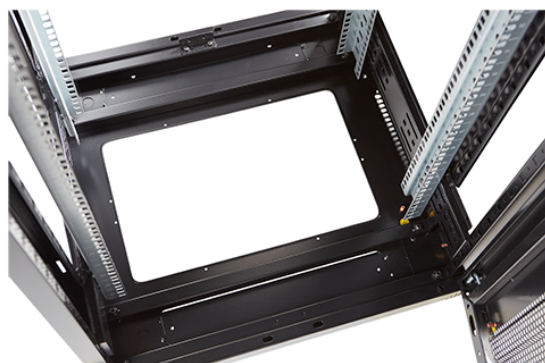

Large base entry