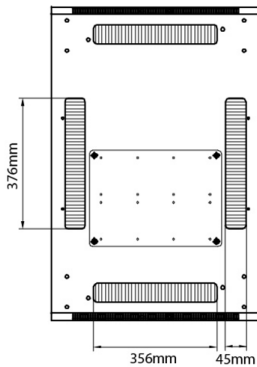

Additional specifications

Specifications	Values
Material	SPCC Cold Rolled Steel
19" Rails	2.0 mm thick
Side Panels	1.0 mm thick
Other	1.2 mm thick
Front door	Handle cam lock
Rear door	Handle cam lock
Side panels lock	Single point barrel lock
Jacking feet additional height	50-80 mm
Castors additional height	70 mm

Item Code: 542-47610-WDBN-BK-FP

Standards

Standard	Detail
ANSI/EIA-310-E	Electronic Industries Association standard for horizontal spacing, vertical hole spacing, rack opening and front panel width
BS EN 60297-3-100:2009	Mechanical structures for electronic equipment. Dimensions of mechanical structures of the 482,6 mm (19 in) series. Basic dimensions of front panels, subracks, chassis, racks and cabinets
DIN 41494 Part 1 & 7	Panel Mounting Racks For Electronics Equipments; Racks And Panels, Dimensions; Dimensions of cabinets and suites of racks
RoHS-II/III (2011/65/EU & 2015/863): 2023	Our products, demonstrate full adherence to the regulatory stipulations of the EU Directive 2011/65/EU (RoHS-II) and its corresponding delegated directive 2015/863 (RoHS-III).
WFD: 2023	Compliant to Waste Framework Directive
SCIP: 2023	Compliant - Does Not Contain Substances of Concern In articles as such or in complex objects (Products)
POPs (EU) No 2019/1021	EU Regulation for the restriction of Persistent Organic Pollutants.

Product drawings

Front

Side

Rear

Roof

Base

Base Cut Out Dimensions

380 mm Wide
by
276 mm Deep (600 mm deep rack)
476 mm Deep (800 mm deep rack)
676 mm Deep (1000 mm deep rack)