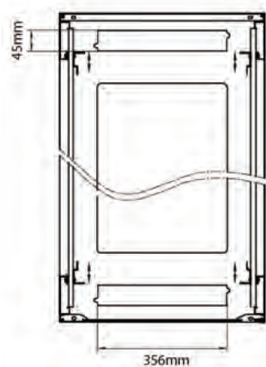

Additional specifications

Specifications	Values
Material	SPCC Cold Rolled Steel
19" Rails	2.0 mm thick
Side Panels	1.0 mm thick
Other	1.2 mm thick
Front door	Handle cam lock
Rear door	Handle cam lock
Side panels lock	Single point barrel lock
Jacking feet additional height	50-80 mm
Castors additional height	70 mm

Item Code: 542-47610-WDBN-BK-FP

Standards

Standard	Detail
ANSI/EIA-310-E	Electronic Industries Association standard for horizontal spacing, vertical hole spacing, rack opening and front panel width
BS EN 60297-3-100:2009	Mechanical structures for electronic equipment. Dimensions of mechanical structures of the 482,6 mm (19 in) series. Basic dimensions of front panels, subracks, chassis, racks and cabinets
DIN 41494 Part 1 & 7	Panel Mounting Racks For Electronics Equipments; Racks And Panels, Dimensions; Dimensions of cabinets and suites of racks
RoHS-II/III (2011/65/EU & 2015/863): 2023	Our products, demonstrate full adherence to the regulatory stipulations of the EU Directive 2011/65/EU (RoHS-II) and its corresponding delegated directive 2015/863 (RoHS-III).
WFD: 2023	Compliant to Waste Framework Directive
SCIP: 2023	Compliant - Does Not Contain Substances of Concern In articles as such or in complex objects (Products)
POPs (EU) No 2019/1021	EU Regulation for the restriction of Persistent Organic Pollutants.

Product drawings

Front

Side

Rear

Roof

Base

Base Cut Out Dimensions

380 mm Wide
by
276 mm Deep (600 mm deep rack)
476 mm Deep (800 mm deep rack)
676 mm Deep (1000 mm deep rack)

Environ ER600 47U Rack 600x1000mm W/Vented
(F) D/Vented (R) B/Panels No/Mgmt Black Flat Pack

excel
without compromise.

Item Code: 542-47610-WDBN-BK-FP

Exploded view

Item Code: 542-47610-WDBN-BK-FP

Part Number Table