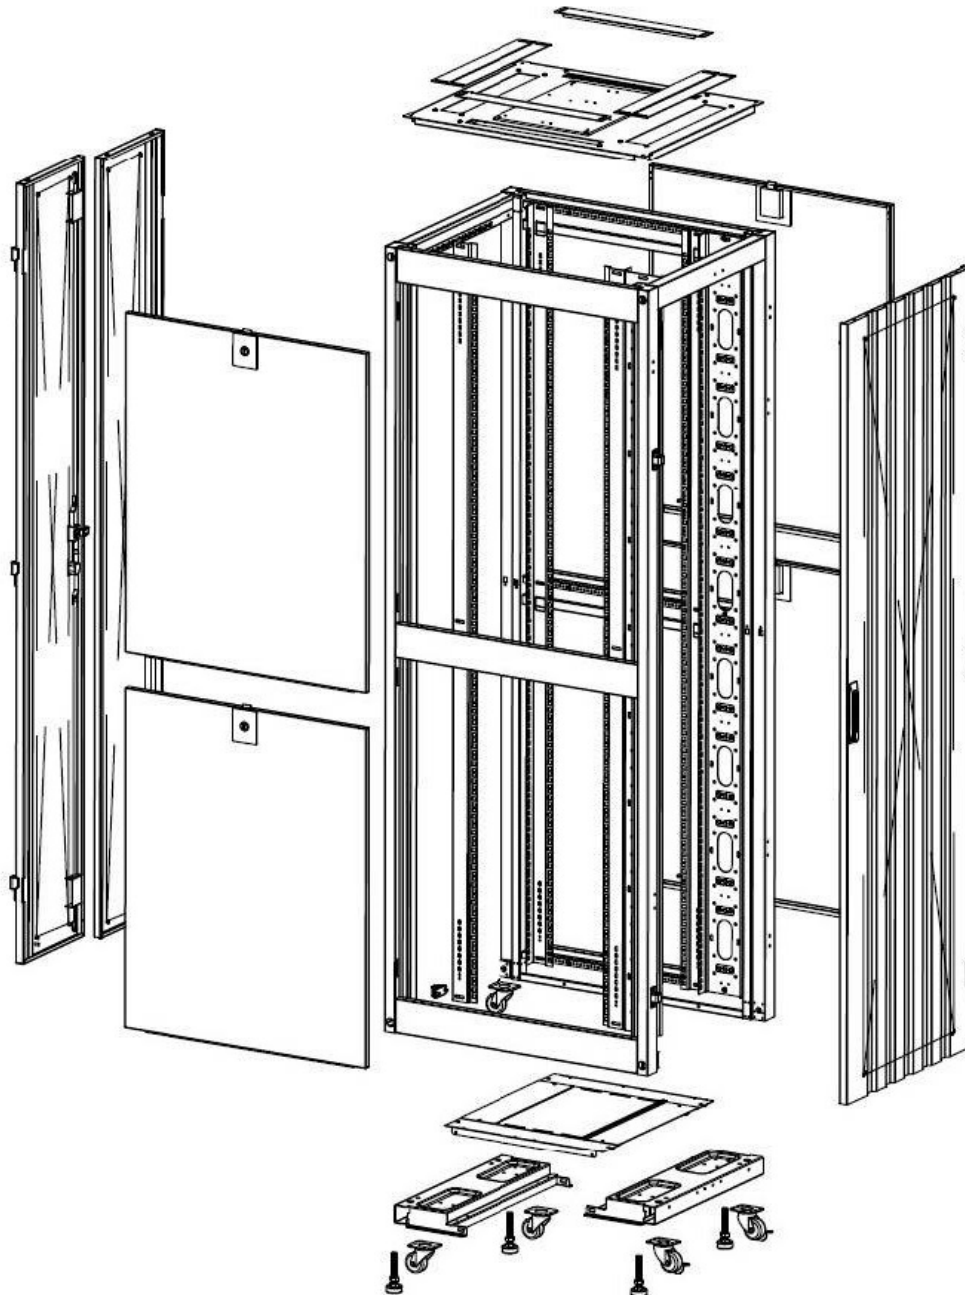

Environ ER600 47U Rack 600 x 1000 mm W/Belüftet (F)
D/Belüftet (R) B/Panels No/Mgmt Schwarz -...

Teil-Nummer: 542-47610-WDBN-BK-FP

sales@excel-networking.com
excel-networking.com

Explosionsansicht