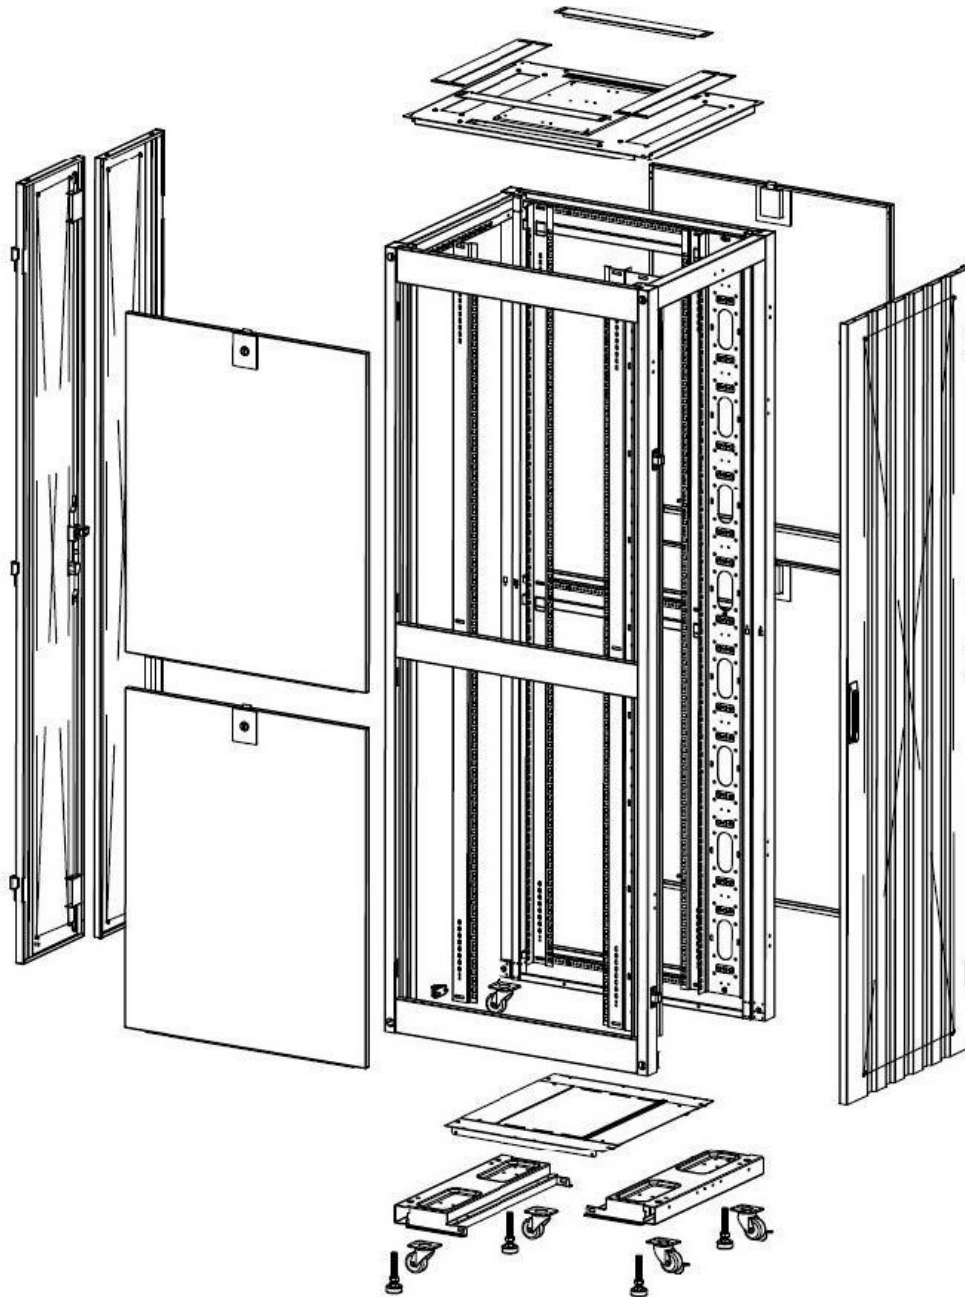

Environ ER600 47U Rack 600x1000mm W/Vented (F)
D/Vented (R) B/Panels No/Mgmt Grey White

Part Code: 542-47610-WDBN-GW

sales@excel-networking.com
excel-networking.com

Exploded view