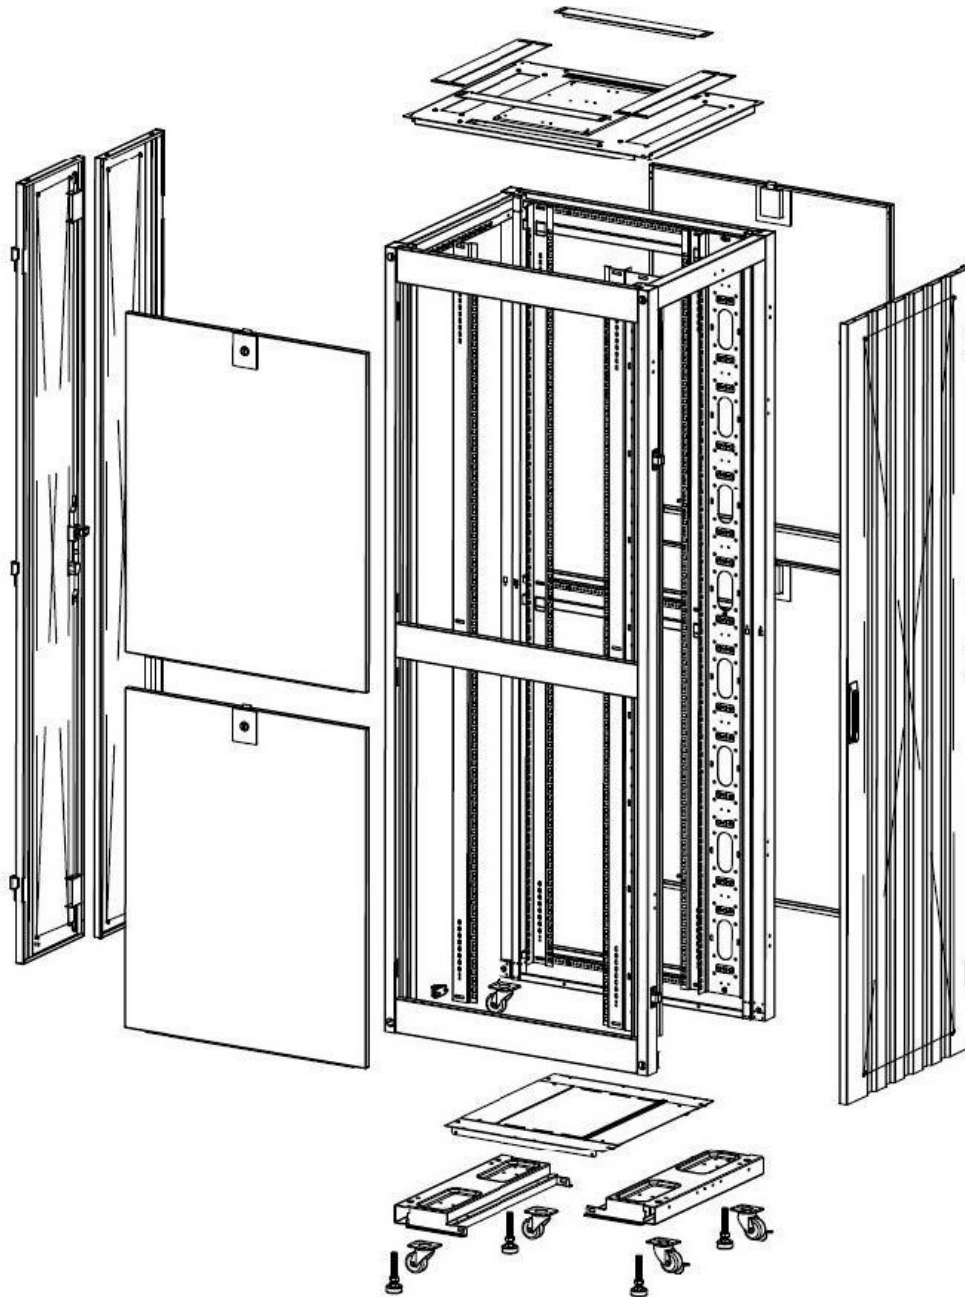

Environ ER600 47U Rack 600x1000mm W/Vented (F)
D/Vented (R) B/Panels No/Mgmt Grey White Flat Pa...

Part Code: 542-47610-WDBN-GW-FP

sales@excel-networking.com
excel-networking.com

Exploded view