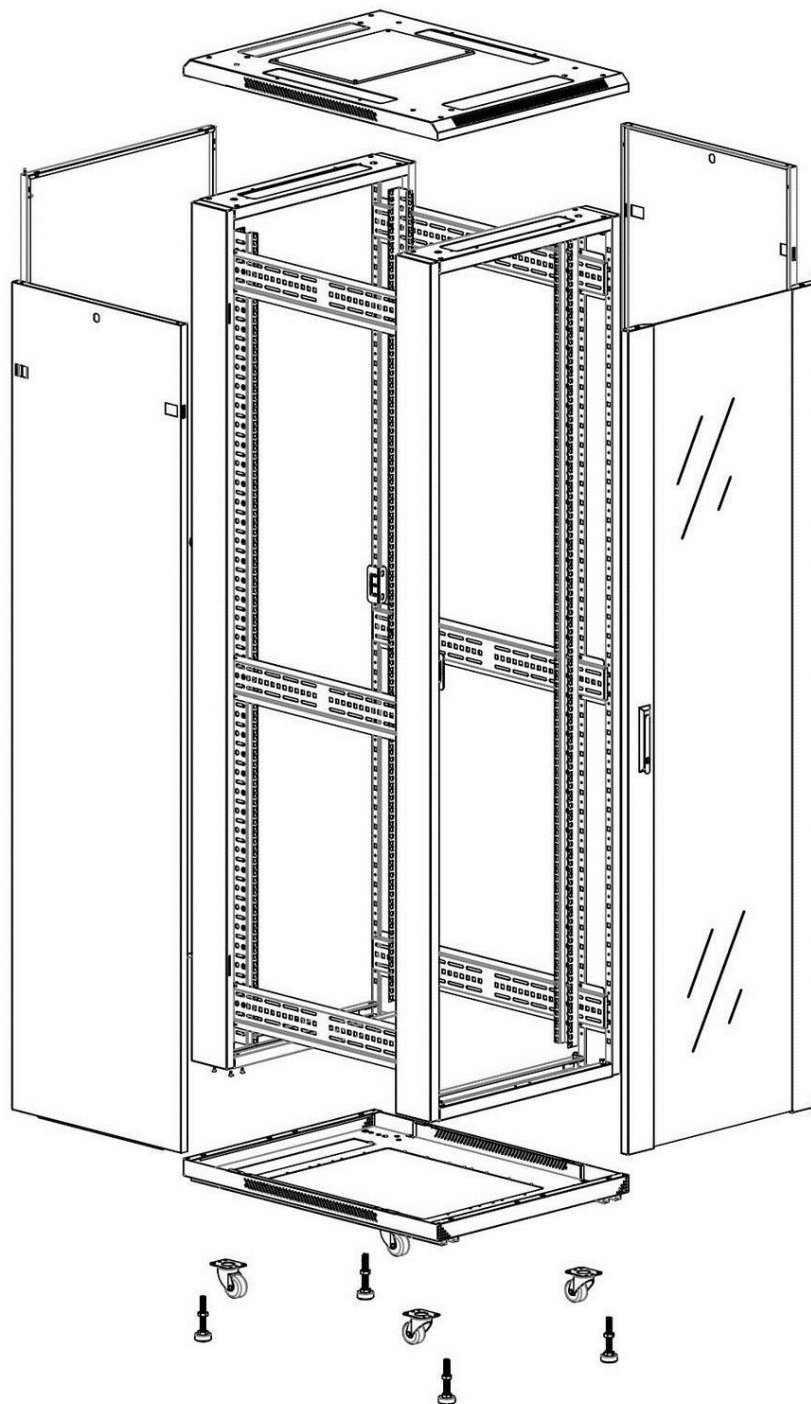

Environ CR600 47U Rack 600x600mm Glass (F)
Steel (R) B/Panels No/Mgmt Black

Item Code: 542-4766-GSBN-BK

excel
without compromise.

Exploded view