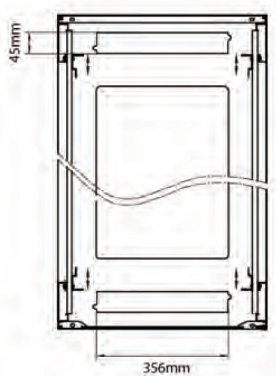

Environ CR600 47U Rack 600x600mm Glass (F) Steel (R) B/Panels No/Mgmt Black

Item Code: 542-4766-GSBN-BK

Standards

Standard	Detail
ANSI/EIA-310-E	Electronic Industries Association standard for horizontal spacing, vertical hole spacing, rack opening and front panel width
BS EN 60297-3-100:2009	Mechanical structures for electronic equipment. Dimensions of mechanical structures of the 482,6 mm (19 in) series. Basic dimensions of front panels, subracks, chassis, racks and cabinets
DIN 41494 Part 1 & 7	Panel Mounting Racks For Electronics Equipments; Racks And Panels, Dimensions; Dimensions of cabinets and suites of racks
RoHS-II/III (2011/65/EU & 2015/863): 2023	Our products, demonstrate full adherence to the regulatory stipulations of the EU Directive 2011/65/EU (RoHS-II) and its corresponding delegated directive 2015/863 (RoHS-III).
WFD: 2023	Compliant to Waste Framework Directive
SCIP: 2023	Compliant - Does Not Contain Substances of Concern In articles as such or in complex objects (Products)
POPs (EU) No 2019/1021	EU Regulation for the restriction of Persistent Organic Pollutants.

Exploded view

Environ CR600 47U Rack 600x600mm Glass (F)
Steel (R) B/Panels No/Mgmt Black

Item Code: 542-4766-GSBN-BK

Product drawings

Front

Side

Rear

Roof

Base

Base Cut Out Dimensions

380 mm Wide
by
276 mm Deep (600 mm deep rack)
476 mm Deep (800 mm deep rack)
676 mm Deep (1000 mm deep rack)

Part Number Table

Part Number	Description
542-1566-GSBN-BK	Environ CR600 15U Rack 600x600mm Glass (F) Steel (R) B/Panels No/Mgmt Black
542-1566-GSBN-BK-FP	Environ CR600 15U Rack 600x600mm Glass (F) Steel (R) B/Panels No/Mgmt Black Flat Pack