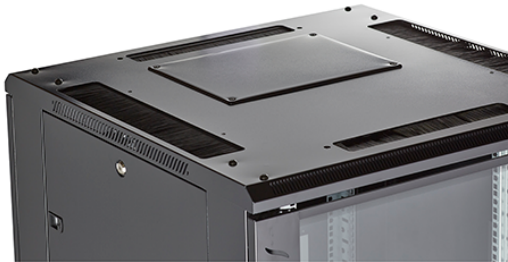

Environ CR600 47U Rack 600x600mm Glass (F)
Steel (R) B/Panels No/Mgmt Black

Item Code: 542-4766-GSBN-BK

excel
without compromise.

Product images

Four-way brush entry roof panel