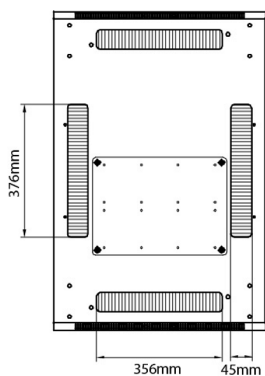

Environ CR600 47U Rack 600x600mm Glass (F)
Steel (R) B/Panels No/Mgmt Black

Item Code: 542-4766-GSBN-BK

Product drawings

Roof

Base Cut Out Dimensions

380 mm Wide
by
276 mm Deep (600 mm deep rack)
476 mm Deep (800 mm deep rack)
676 mm Deep (1000 mm deep rack)

Part Number Table

Part Number	Description
542-1566-GSBN-BK	Environ CR600 15U Rack 600x600mm Glass (F) Steel (R) B/Panels No/Mgmt Black
542-1566-GSBN-BK-FP	Environ CR600 15U Rack 600x600mm Glass (F) Steel (R) B/Panels No/Mgmt Black Flat Pack