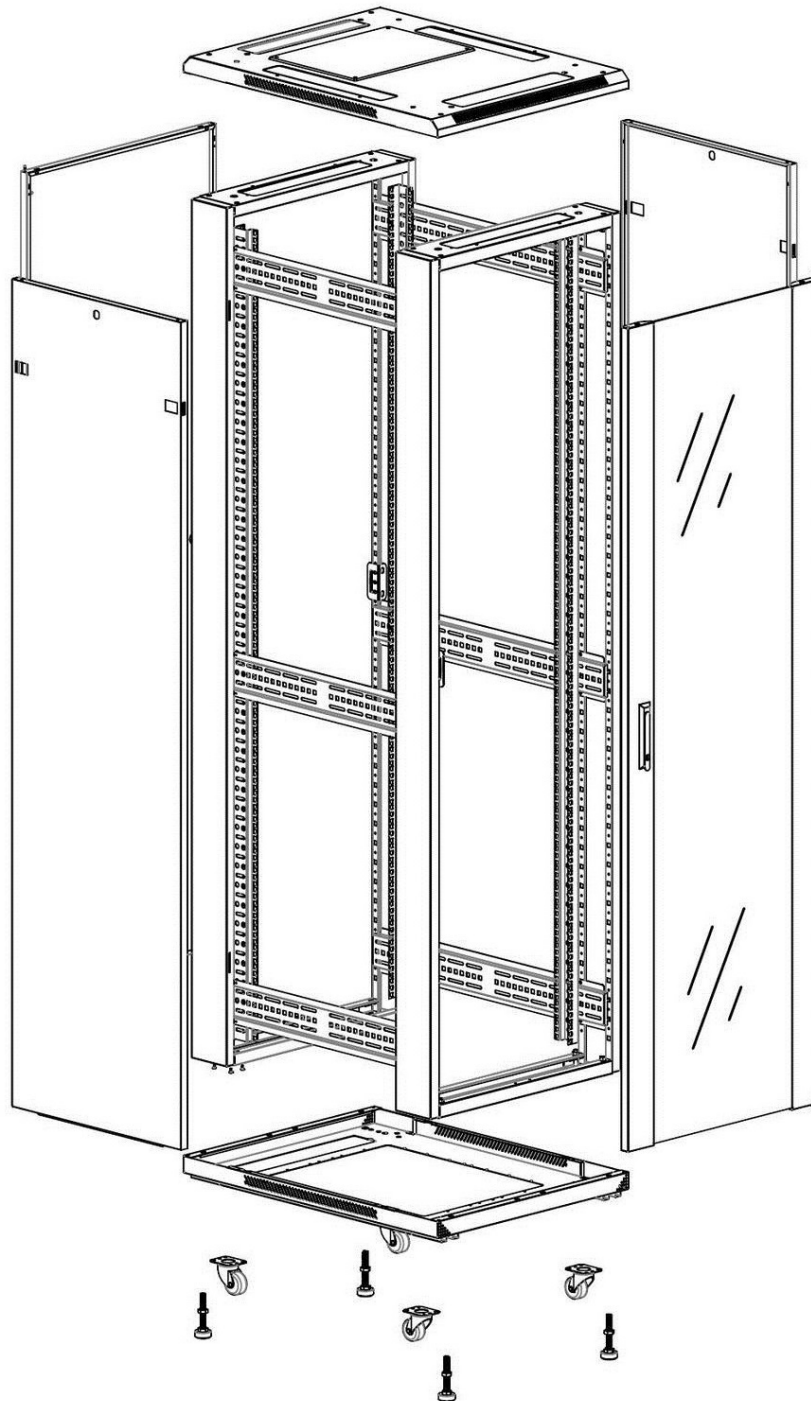

Environ CR600 47U Rack 600x600mm Glass (F) Steel (R)
B/Panels No/Mgmt Black

Part Code: 542-4766-GSBN-BK

sales@excel-networking.com
excel-networking.com

Exploded view