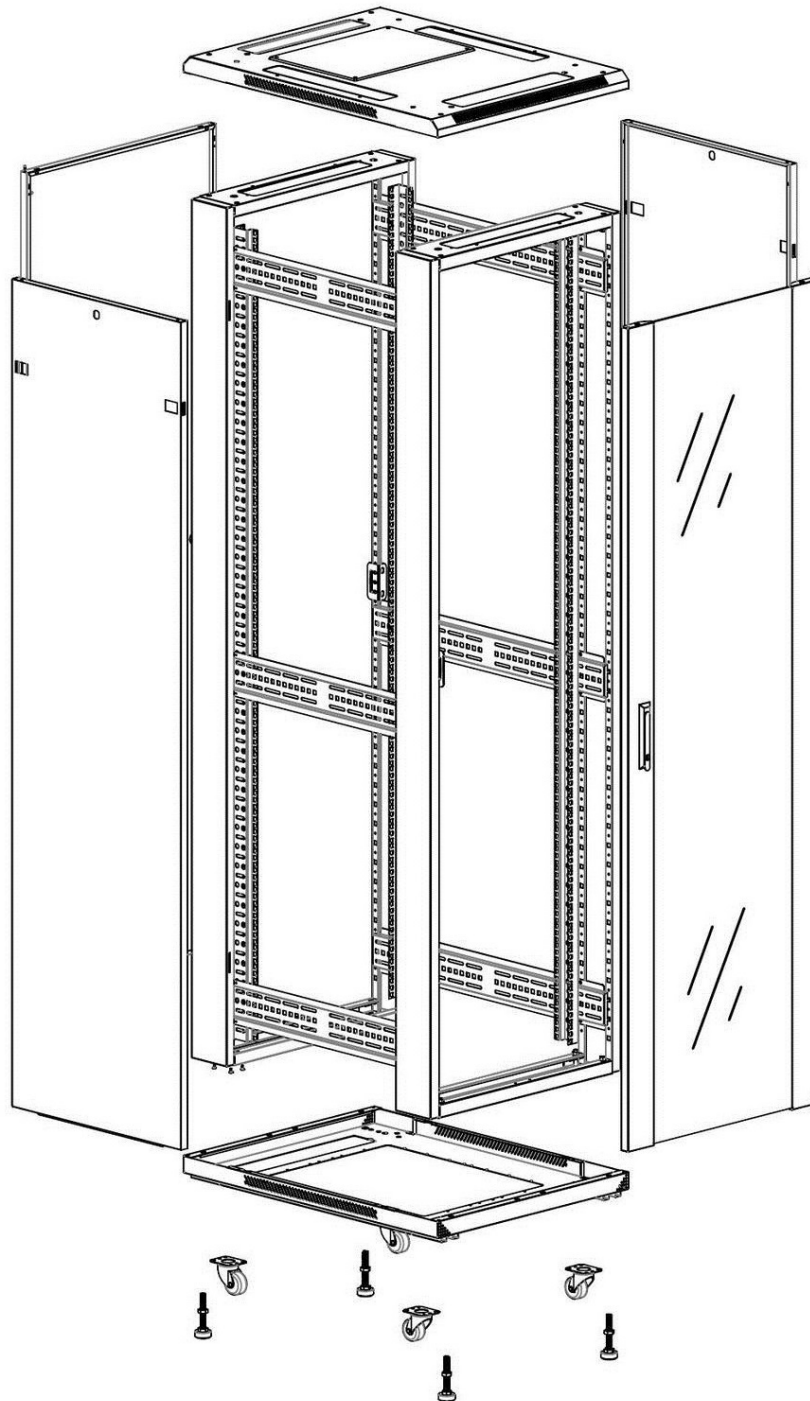

Environ CR600 47U Rack 600x600mm Glass (F) Steel (R)
B/Panels No/Mgmt Black Flat Pack

Part Code: 542-4766-GSBN-BK-FP

sales@excel-networking.com
excel-networking.com

Exploded view