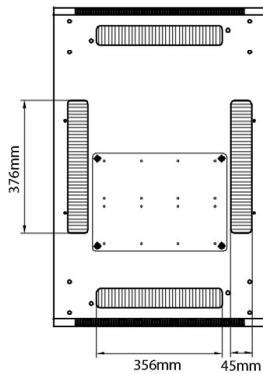

Environ CR600 47U Rack 600x600mm Glass (F)
Steel (R) B/Panels No/Mgmt Grey White

Item Code: 542-4766-GSBN-GW

Product drawings

Roof

Base Cut Out Dimensions

380 mm Wide
by
276 mm Deep (600 mm deep rack)
476 mm Deep (800 mm deep rack)
676 mm Deep (1000 mm deep rack)

Part Number Table

Part Number	Description
542-1566-GSBN-BK	Environ CR600 15U Rack 600x600mm Glass (F) Steel (R) B/Panels No/Mgmt Black
542-1566-GSBN-BK-FP	Environ CR600 15U Rack 600x600mm Glass (F) Steel (R) B/Panels No/Mgmt Black Flat Pack