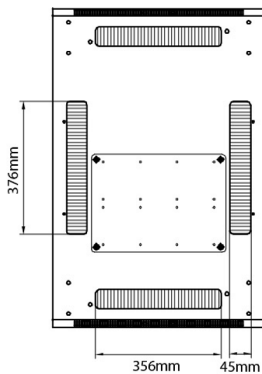

Standards

Standard	Detail
ANSI/EIA-310-E	Electronic Industries Association standard for horizontal spacing, vertical hole spacing, rack opening and front panel width
BS EN 60297-3-100:2009	Mechanical structures for electronic equipment. Dimensions of mechanical structures of the 482,6 mm (19 in) series. Basic dimensions of front panels, subracks, chassis, racks and cabinets

Exploded view

Environ CR600 47U Rack 600x600mm Glass (F) Steel (R)
B/Panels No/Mgmt Grey White

Part Code: 542-4766-GSBN-GW

sales@excel-networking.com
excel-networking.com

Product drawings

Front

Side

Rear

Roof

Base

Base Cut Out Dimensions

380 mm Wide
by
276 mm Deep (600 mm deep rack)
476 mm Deep (800 mm deep rack)
676 mm Deep (1000 mm deep rack)

Environ CR600 47U Rack 600x600mm Glass (F) Steel (R) B/Panels No/Mgmt Grey White