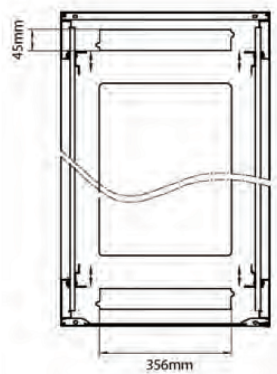

Exploded view

Environ CR600 47U Rack 600x600mm Glass (F) Steel (R)
B/Panels No/Mgmt Grey White

Part Code: 542-4766-GSBN-GW

sales@excel-networking.com
excel-networking.com

Product drawings

Front

Side

Rear

Roof

Base

Base Cut Out Dimensions

380 mm Wide
by
276 mm Deep (600 mm deep rack)
476 mm Deep (800 mm deep rack)
676 mm Deep (1000 mm deep rack)

Environ CR600 47U Rack 600x600mm Glass (F) Steel (R) B/Panels No/Mgmt Grey White