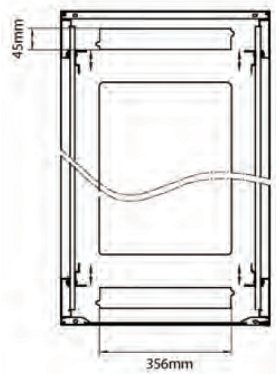

Environ CR600 47U Rack 600x600mm Glass (F) Steel (R) B/Panels No/Mgmt Grey White

Item Code: 542-4766-GSBN-GW

Standards

Standard	Detail
ANSI/EIA-310-E	Electronic Industries Association standard for horizontal spacing, vertical hole spacing, rack opening and front panel width
BS EN 60297-3-100:2009	Mechanical structures for electronic equipment. Dimensions of mechanical structures of the 482,6 mm (19 in) series. Basic dimensions of front panels, subracks, chassis, racks and cabinets
DIN 41494 Part 1 & 7	Panel Mounting Racks For Electronics Equipments; Racks And Panels, Dimensions; Dimensions of cabinets and suites of racks
RoHS-II/III (2011/65/EU & 2015/863): 2023	Our products, demonstrate full adherence to the regulatory stipulations of the EU Directive 2011/65/EU (RoHS-II) and its corresponding delegated directive 2015/863 (RoHS-III).
WFD: 2023	Compliant to Waste Framework Directive
SCIP: 2023	Compliant - Does Not Contain Substances of Concern In articles as such or in complex objects (Products)
POPs (EU) No 2019/1021	EU Regulation for the restriction of Persistent Organic Pollutants.

Base

Base Cut Out Dimensions

380 mm Wide
by
276 mm Deep (600 mm deep rack)
476 mm Deep (800 mm deep rack)
676 mm Deep (1000 mm deep rack)

Part Number Table

Part Number	Description
542-1566-GSBN-BK	Environ CR600 15U Rack 600x600mm Glass (F) Steel (R) B/Panels No/Mgmt Black
542-1566-GSBN-BK-FP	Environ CR600 15U Rack 600x600mm Glass (F) Steel (R) B/Panels No/Mgmt Black Flat Pack