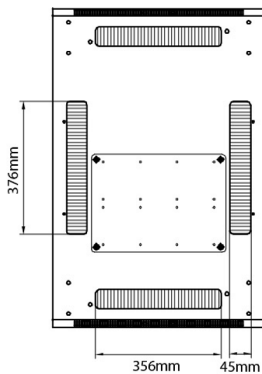

sales@excel-networking.com
excel-networking.com

Product drawings

Front

Side

Rear

Roof

Base

Base Cut Out Dimensions

380 mm Wide
by
276 mm Deep (600 mm deep rack)
476 mm Deep (800 mm deep rack)
676 mm Deep (1000 mm deep rack)

Environ CR600 47U Rack 600x600mm Glass (F) Steel (R) B/Panels No/Mgmt Grey White Flat Pack

Part Code: 542-4766-GSBN-GW-FP