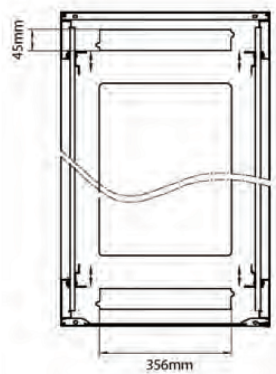

sales@excel-networking.com
excel-networking.com

Product drawings

Front

Side

Rear

Roof

Base

Base Cut Out Dimensions

380 mm Wide
by
276 mm Deep (600 mm deep rack)
476 mm Deep (800 mm deep rack)
676 mm Deep (1000 mm deep rack)

Environ CR600 47U Rack 600x600mm Glass (F) Steel (R) B/Panels No/Mgmt Grey White Flat Pack

Part Code: 542-4766-GSBN-GW-FP