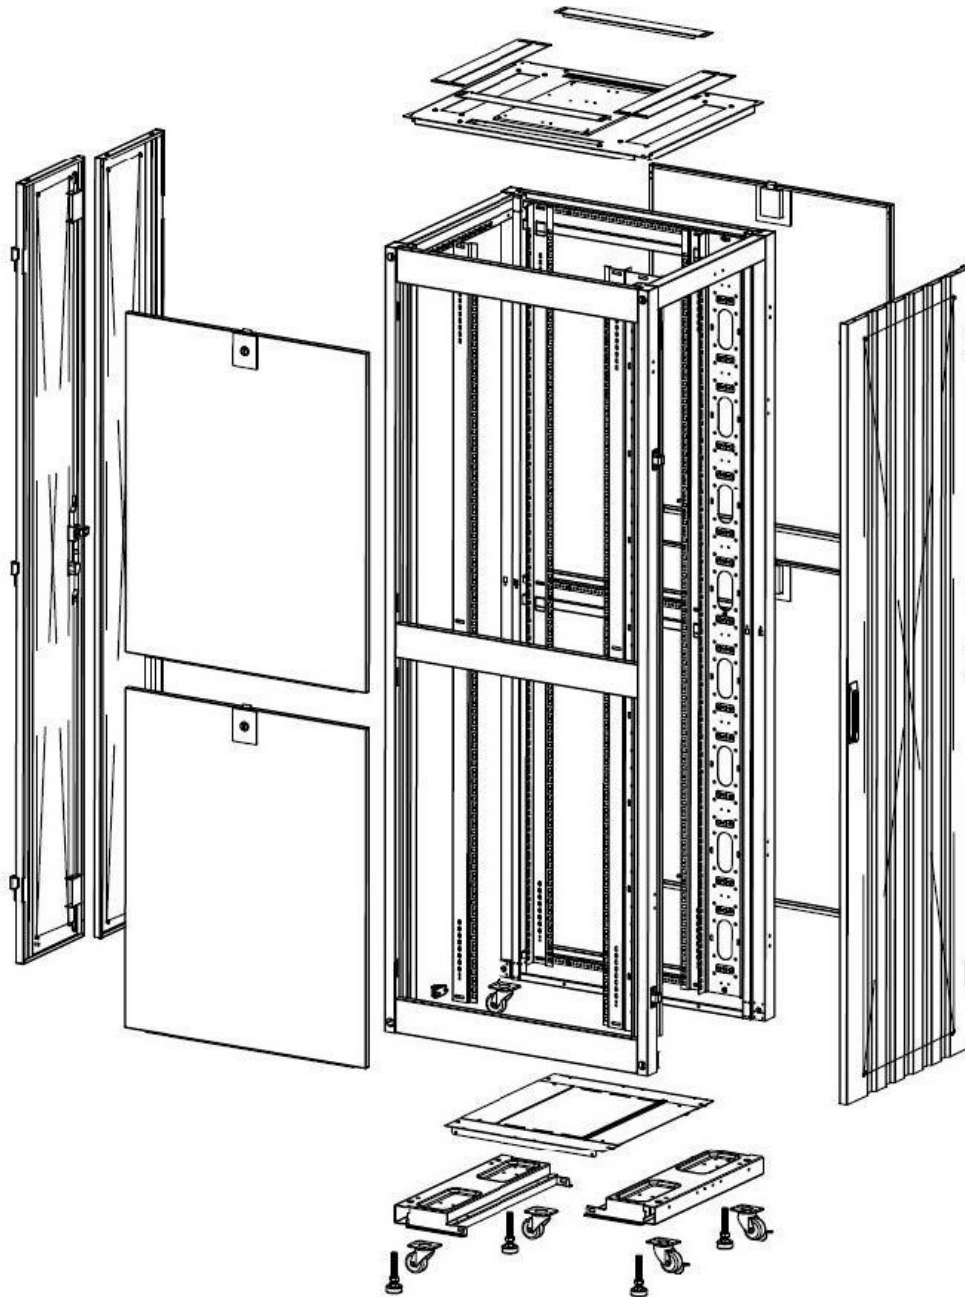

Environ ER600 47U Rack 600x600mm W/Vented (F)
D/Vented (R) B/Panels No/Mgmt Black

Part Code: 542-4766-WDBN-BK

sales@excel-networking.com
excel-networking.com

Exploded view