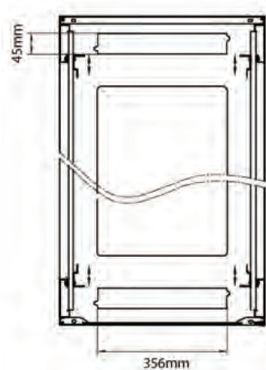

Additional specifications

Specifications	Values
Material	SPCC Cold Rolled Steel
19" Rails	2.0 mm thick
Side Panels	1.0 mm thick
Other	1.2 mm thick
Front door	Handle cam lock
Rear door	Handle cam lock
Side panels lock	Single point barrel lock
Jacking feet additional height	50-80 mm
Castors additional height	70 mm

Standards

Standard	Detail
ANSI/EIA-310-E	Electronic Industries Association standard for horizontal spacing, vertical hole spacing, rack opening and front panel width
BS EN 60297-3-100:2009	Mechanical structures for electronic equipment. Dimensions of mechanical structures of the 482,6 mm (19 in) series. Basic dimensions of front panels, subracks, chassis, racks and cabinets
DIN 41494 Part 1 & 7	Panel Mounting Racks For Electronics Equipments; Racks And Panels, Dimensions; Dimensions of cabinets and suites of racks
RoHS-II/III (2011/65/EU & 2015/863): 2023	Our products, demonstrate full adherence to the regulatory stipulations of the EU Directive 2011/65/EU (RoHS-II) and its corresponding delegated directive 2015/863 (RoHS-III).
WFD: 2023	Compliant to Waste Framework Directive
SCIP: 2023	Compliant - Does Not Contain Substances of Concern In articles as such or in complex objects (Products)
POPs (EU) No 2019/1021	EU Regulation for the restriction of Persistent Organic Pollutants.

Product drawings

Front

Side

Rear

Roof

Base

Base Cut Out Dimensions

- 380 mm Wide
- by
- 276 mm Deep (600 mm deep rack)
- 476 mm Deep (800 mm deep rack)
- 676 mm Deep (1000 mm deep rack)

Environ ER600 47U Rack 600x600mm W/Vented (F)
D/Vented (R) B/Panels No/Mgmt Black

Item Code: 542-4766-WDBN-BK

excel
without compromise.

Exploded view

Environ ER600 47U Rack 600x600mm W/Vented (F) D/Vented (R) B/Panels No/Mgmt Black