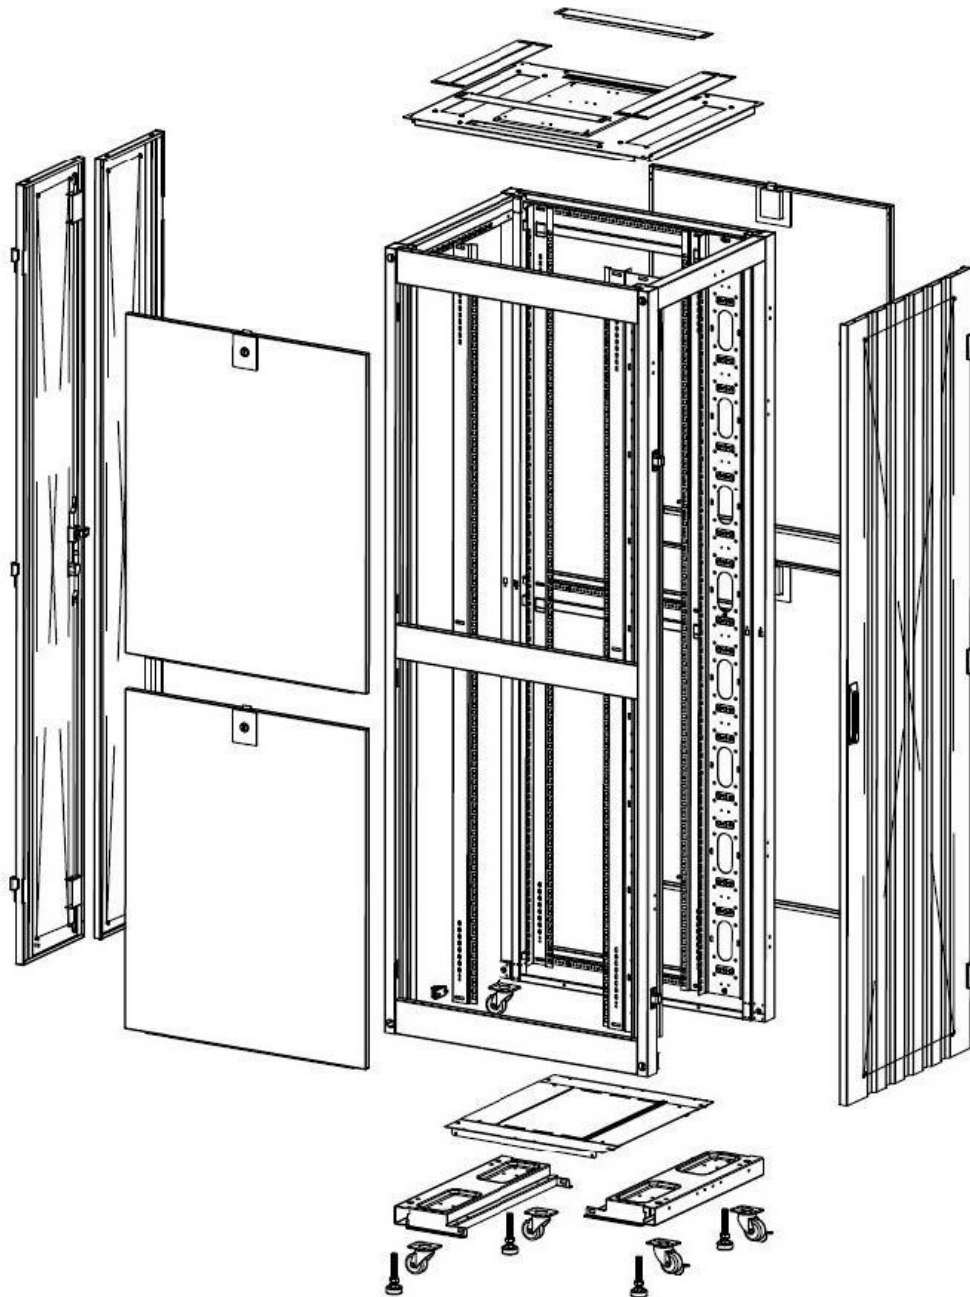

Environ ER600 47U Rack 600x600mm W/Vented (F)
D/Vented (R) B/Panels No/Mgmt Black

Item Code: 542-4766-WDBN-BK

excel
without compromise.

Exploded view