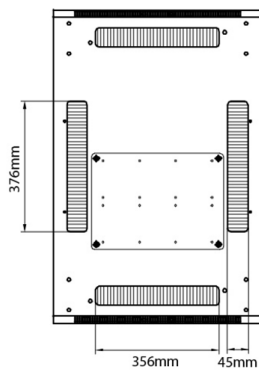

Additional specifications

Specifications	Values
Material	SPCC Cold Rolled Steel
19" Rails	2.0 mm thick
Side Panels	1.0 mm thick
Other	1.2 mm thick
Front door	Handle cam lock
Rear door	Handle cam lock
Side panels lock	Single point barrel lock
Jacking feet additional height	50-80 mm
Castors additional height	70 mm

Standards

Standard	Detail
ANSI/EIA-310-E	Electronic Industries Association standard for horizontal spacing, vertical hole spacing, rack opening and front panel width
BS EN 60297-3-100:2009	Mechanical structures for electronic equipment. Dimensions of mechanical structures of the 482,6 mm (19 in) series. Basic dimensions of front panels, subracks, chassis, racks and cabinets
DIN 41494 Part 1 & 7	Panel Mounting Racks For Electronics Equipments; Racks And Panels, Dimensions; Dimensions of cabinets and suites of racks
RoHS-II/III (2011/65/EU & 2015/863): 2023	Our products, demonstrate full adherence to the regulatory stipulations of the EU Directive 2011/65/EU (RoHS-II) and its corresponding delegated directive 2015/863 (RoHS-III).
WFD: 2023	Compliant to Waste Framework Directive
SCIP: 2023	Compliant - Does Not Contain Substances of Concern In articles as such or in complex objects (Products)
POPs (EU) No 2019/1021	EU Regulation for the restriction of Persistent Organic Pollutants.

Product drawings

Front

Side

Rear

Roof

Base

Base Cut Out Dimensions

- 380 mm Wide
- by
- 276 mm Deep (600 mm deep rack)
- 476 mm Deep (800 mm deep rack)
- 676 mm Deep (1000 mm deep rack)