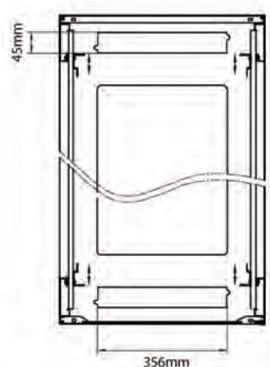

## Product drawings

Front

Side

Rear

Roof

Base

### Base Cut Out Dimensions

380 mm Wide  
by  
276 mm Deep (600 mm deep rack)  
476 mm Deep (800 mm deep rack)  
676 mm Deep (1000 mm deep rack)

Environ ER600 47U Rack 600x600mm W/Vented (F)  
D/Vented (R) B/Panels No/Mgmt Black