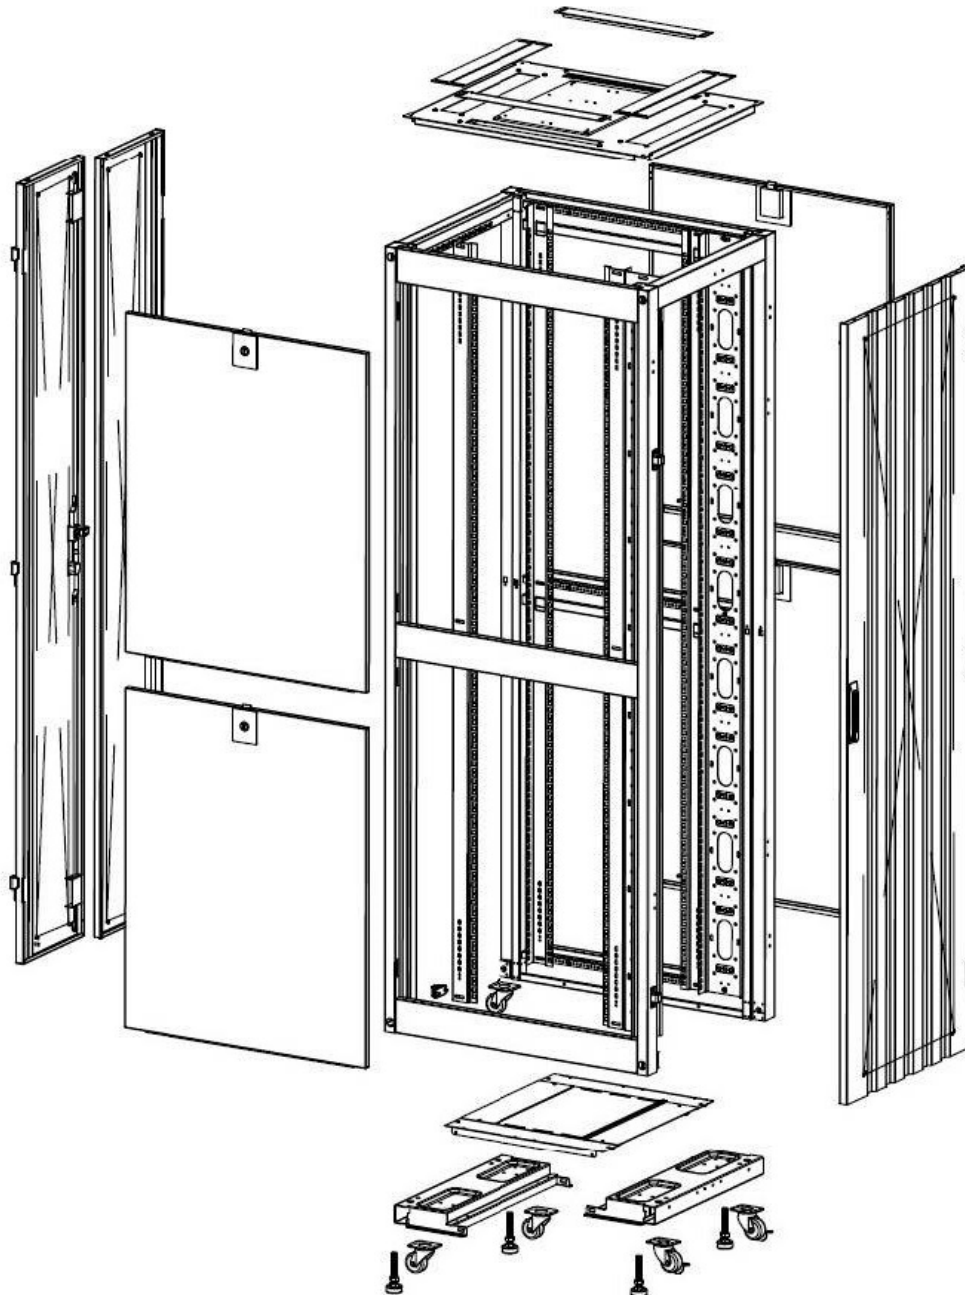

Environ ER600 47U Rack 600x600mm W/Vented (F)
D/Vented (R) B/Panels No/Mgmt Black Flat Pack

Part Code: 542-4766-WDBN-BK-FP

sales@excel-networking.com
excel-networking.com

Exploded view