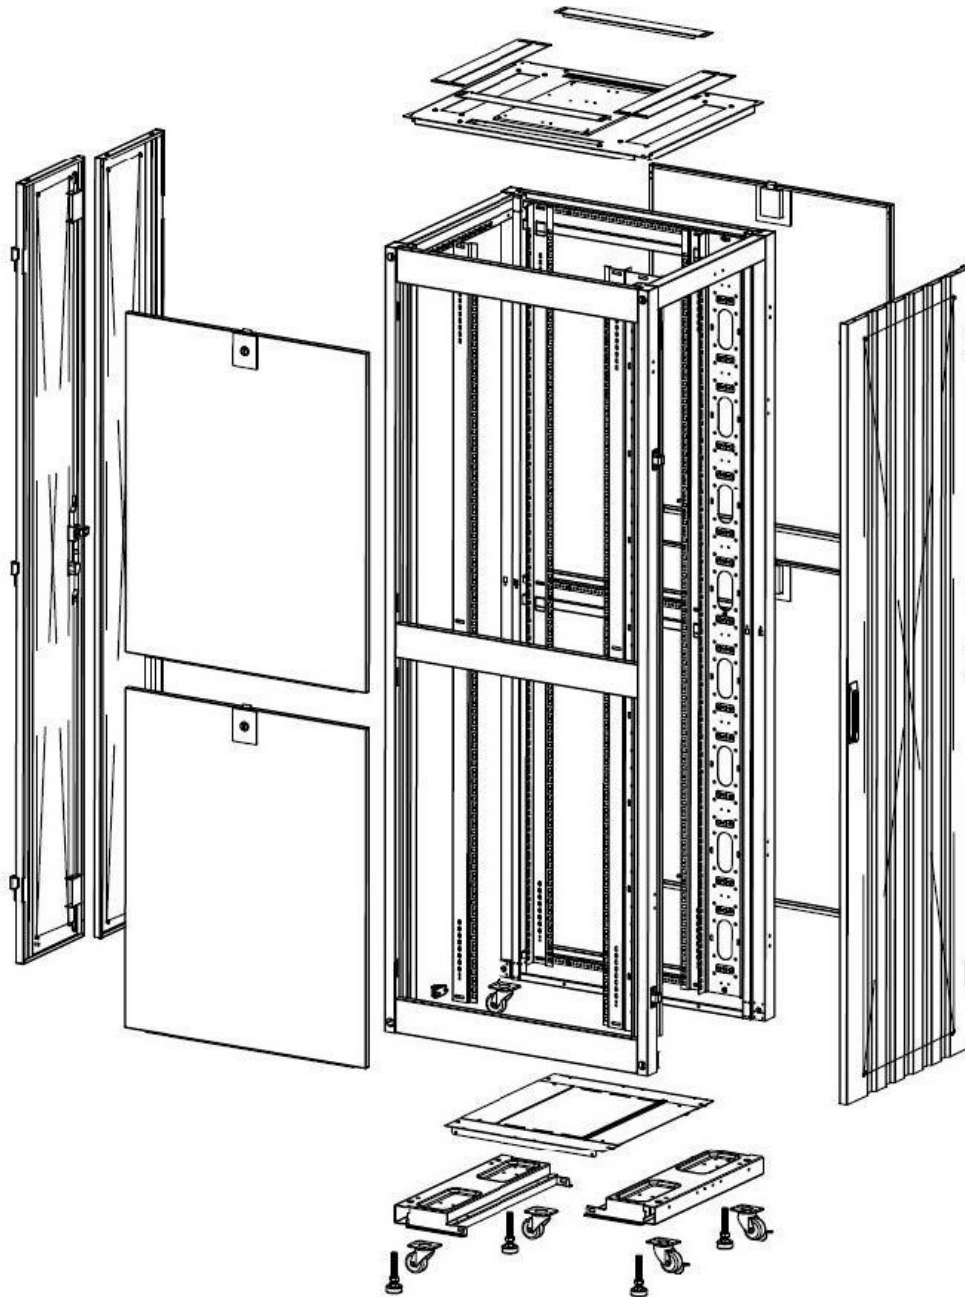

Environ ER600 47U Rack 600x600mm W/Vented (F)
D/Vented (R) B/Panels No/Mgmt Black Flat Pack

Part Code: 542-4766-WDBN-BK-FP

sales@excel-networking.com
excel-networking.com

Exploded view