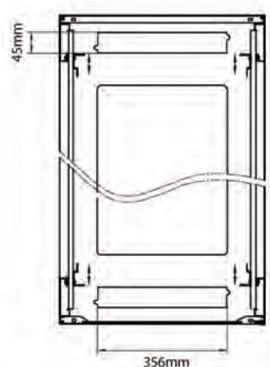

Additional specifications

Specifications	Values
Material	SPCC Cold Rolled Steel
19" Rails	2.0 mm thick
Side Panels	1.0 mm thick
Other	1.2 mm thick
Front door	Handle cam lock
Rear door	Handle cam lock
Side panels lock	Single point barrel lock
Jacking feet additional height	50-80 mm
Castors additional height	70 mm

Part Code: 542-4766-WDBN-BK-FP

sales@excel-networking.com
excel-networking.com

Product drawings

Front

Side

Rear

Roof

Base

Base Cut Out Dimensions

380 mm Wide
by
276 mm Deep (600 mm deep rack)
476 mm Deep (800 mm deep rack)
676 mm Deep (1000 mm deep rack)

Environ ER600 47U Rack 600x600mm W/Vented (F)
D/Vented (R) B/Panels No/Mgmt Black Flat Pack