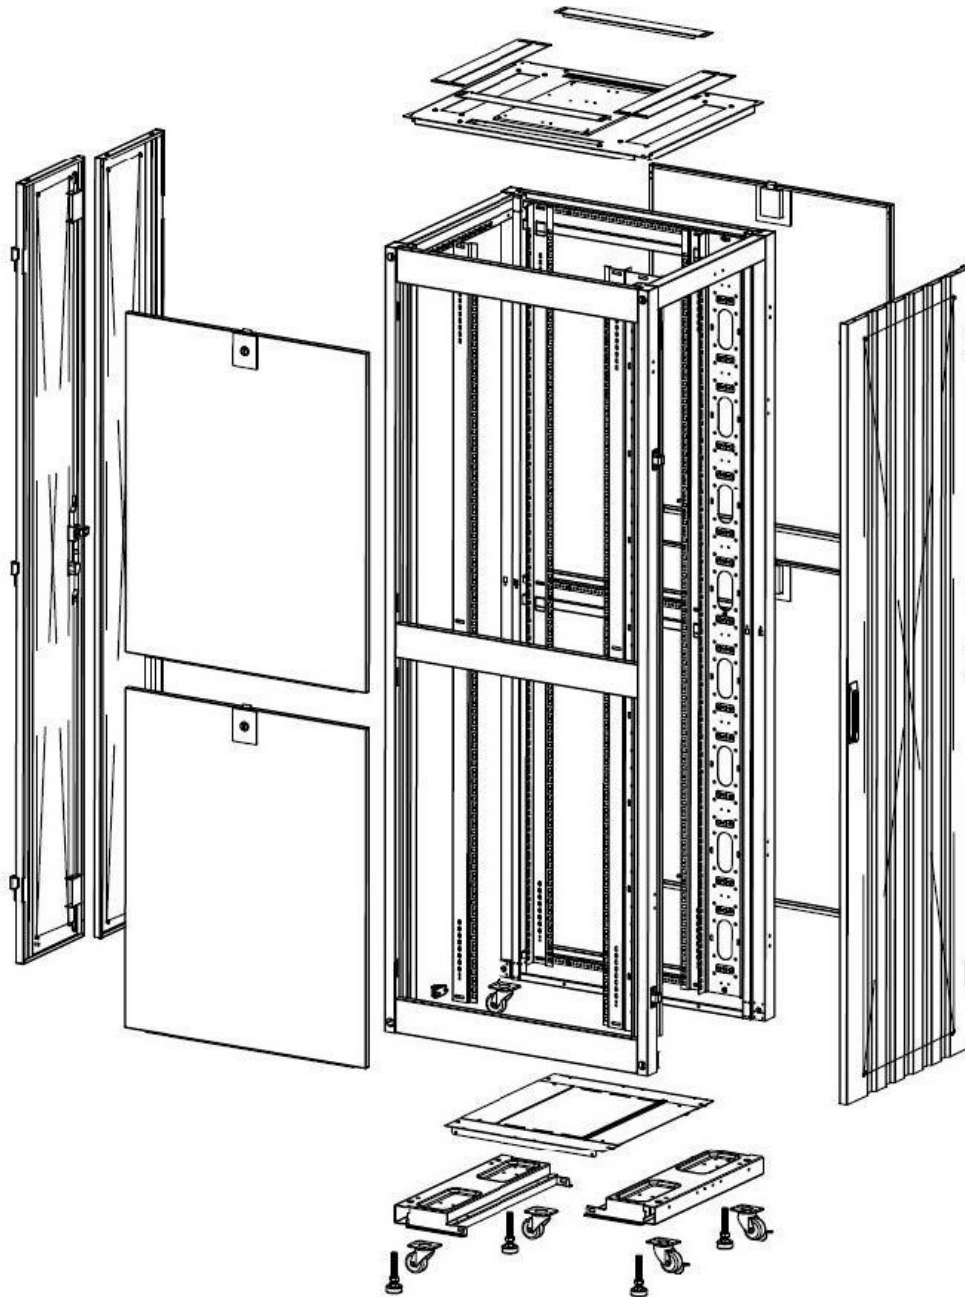

Environ ER600 47U Rack 600x600mm W/Vented (F)
D/Vented (R) B/Panels No/Mgmt Grey White

Part Code: 542-4766-WDBN-GW

sales@excel-networking.com
excel-networking.com

Exploded view