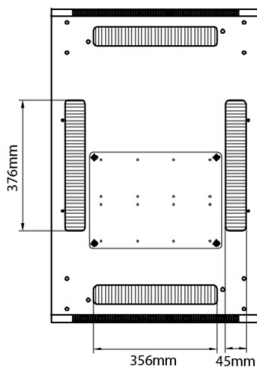

Additional specifications

Specifications	Values
Material	SPCC Cold Rolled Steel
19" Rails	2.0 mm thick
Side Panels	1.0 mm thick
Other	1.2 mm thick
Front door	Handle cam lock
Rear door	Handle cam lock
Side panels lock	Single point barrel lock
Jacking feet additional height	50-80 mm
Castors additional height	70 mm

Standards

Standard	Detail
ANSI/EIA-310-E	Electronic Industries Association standard for horizontal spacing, vertical hole spacing, rack opening and front panel width
BS EN 60297-3-100:2009	Mechanical structures for electronic equipment. Dimensions of mechanical structures of the 482,6 mm (19 in) series. Basic dimensions of front panels, subracks, chassis, racks and cabinets

Part Code: 542-4766-WDBN-GW

sales@excel-networking.com
excel-networking.com

Product drawings

Front

Side

Rear

Roof

Base

Base Cut Out Dimensions

380 mm Wide
by
276 mm Deep (600 mm deep rack)
476 mm Deep (800 mm deep rack)
676 mm Deep (1000 mm deep rack)

Environ ER600 47U Rack 600x600mm W/Vented (F)
D/Vented (R) B/Panels No/Mgmt Grey White