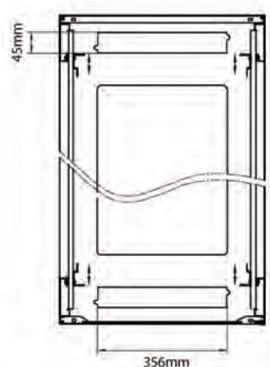

Base

Base Cut Out Dimensions

380 mm Wide
by
276 mm Deep (600 mm deep rack)
476 mm Deep (800 mm deep rack)
676 mm Deep (1000 mm deep rack)