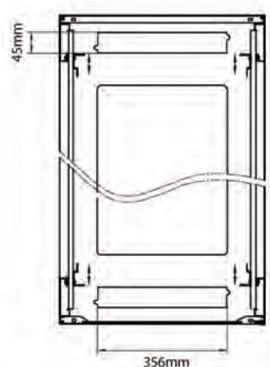

## Product drawings

Front

Side

Rear

Roof

Base

### Base Cut Out Dimensions

380 mm Wide  
by  
276 mm Deep (600 mm deep rack)  
476 mm Deep (800 mm deep rack)  
676 mm Deep (1000 mm deep rack)

Environ ER600 47U Rack 600x600mm W/Vented (F)  
D/Vented (R) B/Panels No/Mgmt Grey White