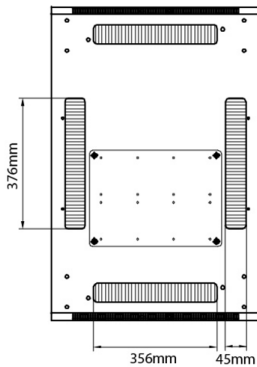

Additional specifications

Specifications	Values
Material	SPCC Cold Rolled Steel
19" Rails	2.0 mm thick
Side Panels	1.0 mm thick
Other	1.2 mm thick
Front door	Handle cam lock
Rear door	Handle cam lock
Side panels lock	Single point barrel lock
Jacking feet additional height	50-80 mm
Castors additional height	70 mm

Standards

Standard	Detail
ANSI/EIA-310-E	Electronic Industries Association standard for horizontal spacing, vertical hole spacing, rack opening and front panel width
BS EN 60297-3-100:2009	Mechanical structures for electronic equipment. Dimensions of mechanical structures of the 482,6 mm (19 in) series. Basic dimensions of front panels, subracks, chassis, racks and cabinets
DIN 41494 Part 1 & 7	Panel Mounting Racks For Electronics Equipments; Racks And Panels, Dimensions; Dimensions of cabinets and suites of racks
RoHS-II/III (2011/65/EU & 2015/863): 2023	Our products, demonstrate full adherence to the regulatory stipulations of the EU Directive 2011/65/EU (RoHS-II) and its corresponding delegated directive 2015/863 (RoHS-III).
WFD: 2023	Compliant to Waste Framework Directive
SCIP: 2023	Compliant - Does Not Contain Substances of Concern In articles as such or in complex objects (Products)
POPs (EU) No 2019/1021	EU Regulation for the restriction of Persistent Organic Pollutants.

Item Code: 542-4766-WDBN-GW-FP

Product drawings

Front

Side

Rear

Roof

Base

Base Cut Out Dimensions

380 mm Wide
by
276 mm Deep (600 mm deep rack)
476 mm Deep (800 mm deep rack)
676 mm Deep (1000 mm deep rack)

Environ ER600 47U Rack 600x600mm W/Vented (F)
D/Vented (R) B/Panels No/Mgmt Grey White Flat
Pac...