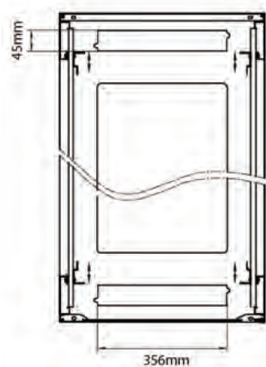

Additional specifications

Specifications	Values
Material	SPCC Cold Rolled Steel
19" Rails	2.0 mm thick
Side Panels	1.0 mm thick
Other	1.2 mm thick
Front door	Handle cam lock
Rear door	Handle cam lock
Side panels lock	Single point barrel lock
Jacking feet additional height	50-80 mm
Castors additional height	70 mm

Standards

Standard	Detail
ANSI/EIA-310-E	Electronic Industries Association standard for horizontal spacing, vertical hole spacing, rack opening and front panel width
BS EN 60297-3-100:2009	Mechanical structures for electronic equipment. Dimensions of mechanical structures of the 482,6 mm (19 in) series. Basic dimensions of front panels, subracks, chassis, racks and cabinets
DIN 41494 Part 1 & 7	Panel Mounting Racks For Electronics Equipments; Racks And Panels, Dimensions; Dimensions of cabinets and suites of racks
RoHS-II/III (2011/65/EU & 2015/863): 2023	Our products, demonstrate full adherence to the regulatory stipulations of the EU Directive 2011/65/EU (RoHS-II) and its corresponding delegated directive 2015/863 (RoHS-III).
WFD: 2023	Compliant to Waste Framework Directive
SCIP: 2023	Compliant - Does Not Contain Substances of Concern In articles as such or in complex objects (Products)
POPs (EU) No 2019/1021	EU Regulation for the restriction of Persistent Organic Pollutants.

Item Code: 542-4766-WDBN-GW-FP

Product drawings

Front

Side

Rear

Roof

Base

Base Cut Out Dimensions

380 mm Wide
by
276 mm Deep (600 mm deep rack)
476 mm Deep (800 mm deep rack)
676 mm Deep (1000 mm deep rack)

Environ ER600 47U Rack 600x600mm W/Vented (F)
D/Vented (R) B/Panels No/Mgmt Grey White Flat
Pac...