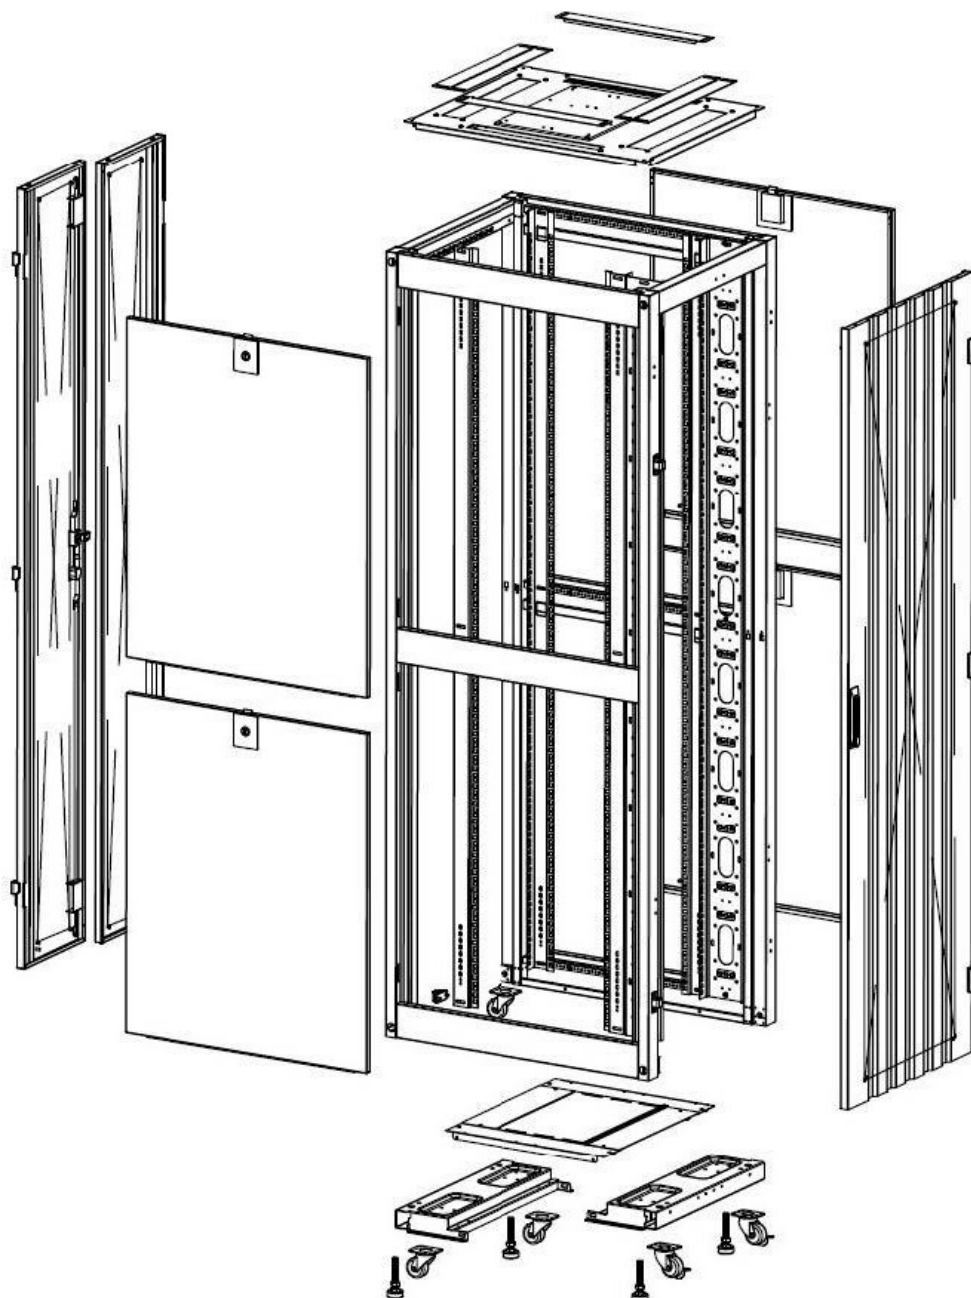

Environ ER600 47U Rack 600x600mm W/Vented (F)
D/Vented (R) B/Panels No/Mgmt Grey White Flat
Pac...

Item Code: 542-4766-WDBN-GW-FP

Exploded view