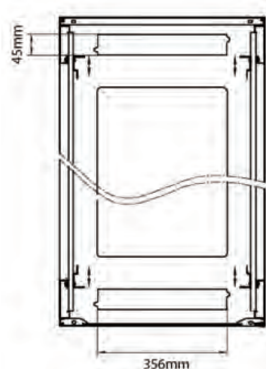

Additional specifications

Specifications	Values
Material	SPCC Cold Rolled Steel
19" Rails	2.0 mm thick
Side Panels	1.0 mm thick
Other	1.2 mm thick
Front door	Handle cam lock
Rear door	Handle cam lock
Side panels lock	Single point barrel lock
Jacking feet additional height	50-80 mm
Castors additional height	70 mm

Part Code: 542-4766-WDBN-GW-FP

sales@excel-networking.com
excel-networking.com

Product drawings

Front

Side

Rear

Roof

Base

Base Cut Out Dimensions

380 mm Wide
by
276 mm Deep (600 mm deep rack)
476 mm Deep (800 mm deep rack)
676 mm Deep (1000 mm deep rack)

Environ ER600 47U Rack 600x600mm W/Vented (F)
D/Vented (R) B/Panels No/Mgmt Grey White Flat Pac...