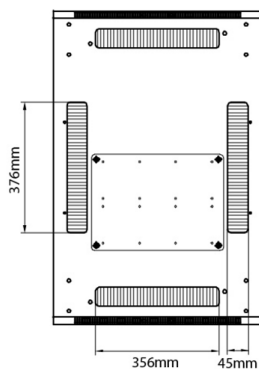

Additional specifications

Specifications	Values
Material	SPCC Cold Rolled Steel
19" Rails	2.0 mm thick
Side Panels	1.0 mm thick
Other	1.2 mm thick
Front door	Handle cam lock
Rear door	Handle cam lock
Side panels lock	Single point barrel lock
Jacking feet additional height	50-80 mm
Castors additional height	70 mm

Standards

Standard	Detail
ANSI/EIA-310-E	Electronic Industries Association standard for horizontal spacing, vertical hole spacing, rack opening and front panel width
BS EN 60297-3-100:2009	Mechanical structures for electronic equipment. Dimensions of mechanical structures of the 482,6 mm (19 in) series. Basic dimensions of front panels, subracks, chassis, racks and cabinets

Part Code: 542-4766-WDBN-GW-FP

sales@excel-networking.com
excel-networking.com

Product drawings

Front

Side

Rear

Roof

Base

Base Cut Out Dimensions

380 mm Wide
by
276 mm Deep (600 mm deep rack)
476 mm Deep (800 mm deep rack)
676 mm Deep (1000 mm deep rack)

Environ ER600 47U Rack 600x600mm W/Vented (F)
D/Vented (R) B/Panels No/Mgmt Grey White Flat Pac...