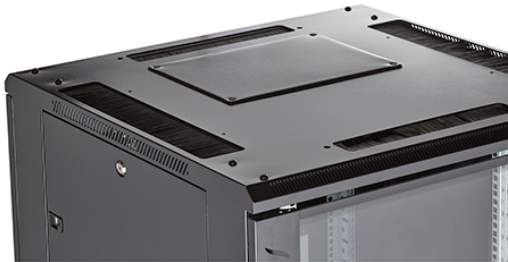

Environ CR600 47U Rack 600x800mm Glass (F)
Steel (R) B/Panels No/Mgmt Black

Item Code: 542-4768-GSBN-BK

excel
without compromise.

Product images

Four-way brush entry roof panel