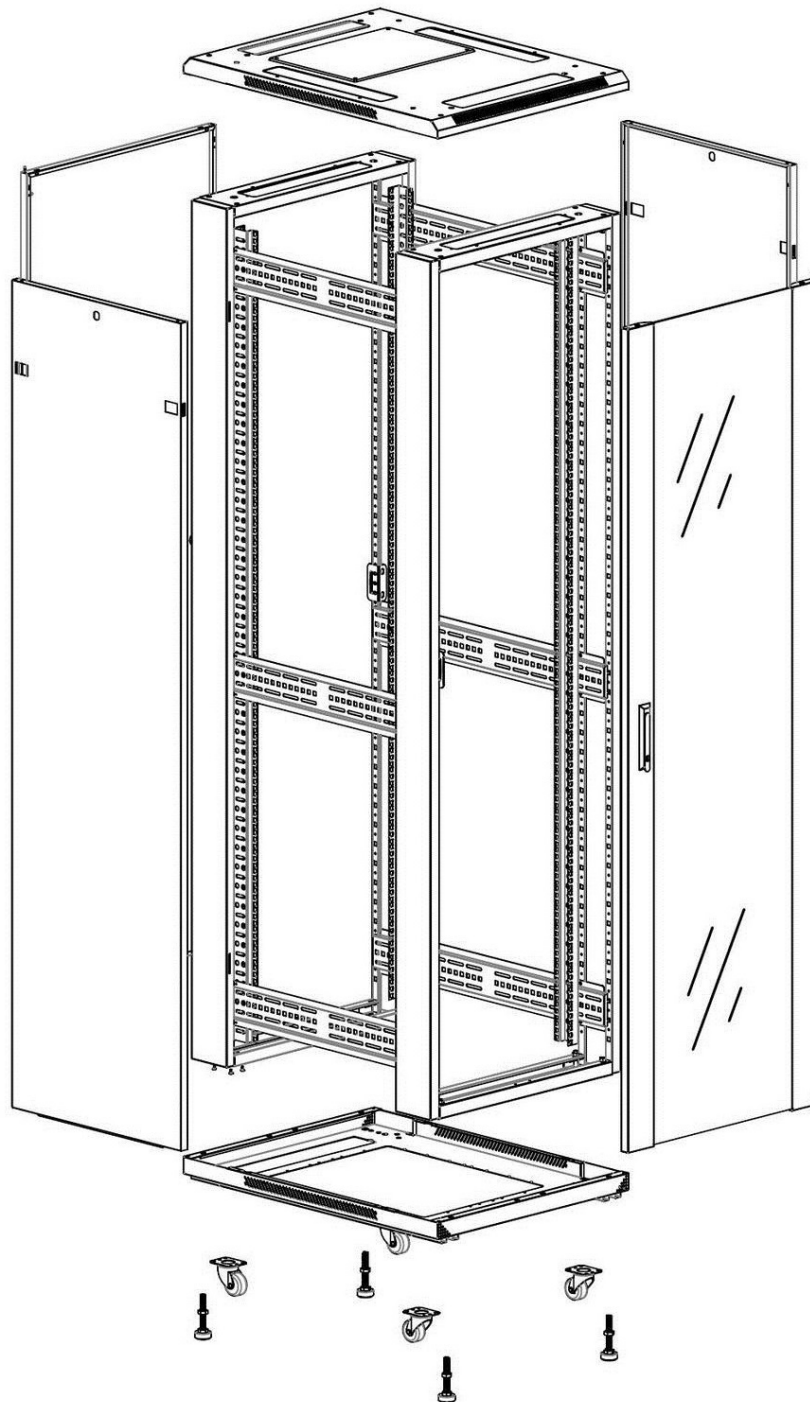

Environ CR600 47U Rack 600x800mm Glass (F)
Steel (R) B/Panels No/Mgmt Black

Item Code: 542-4768-GSBN-BK

excel
without compromise.

Exploded view