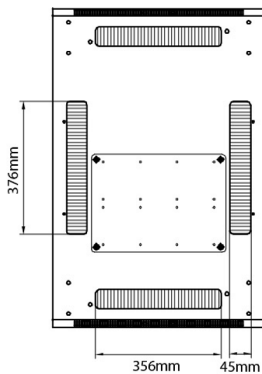

Standards

Standard	Detail
ANSI/EIA-310-E	Electronic Industries Association standard for horizontal spacing, vertical hole spacing, rack opening and front panel width
BS EN 60297-3-100:2009	Mechanical structures for electronic equipment. Dimensions of mechanical structures of the 482,6 mm (19 in) series. Basic dimensions of front panels, subracks, chassis, racks and cabinets

Exploded view

Environ CR600 47U Rack 600x800mm Glass (F) Steel (R)
B/Panels No/Mgmt Black

Part Code: 542-4768-GSBN-BK

sales@excel-networking.com
excel-networking.com

Product drawings

Front

Side

Rear

Roof

Base

Base Cut Out Dimensions

380 mm Wide
by
276 mm Deep (600 mm deep rack)
476 mm Deep (800 mm deep rack)
676 mm Deep (1000 mm deep rack)

Environ CR600 47U Rack 600x800mm Glass (F) Steel (R) B/Panels No/Mgmt Black