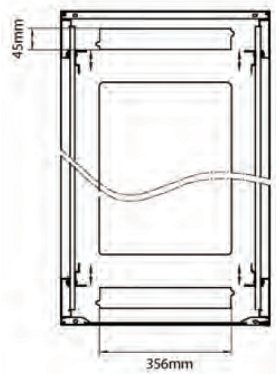

Environ CR600 47U Rack 600x800mm Glass (F) Steel (R) B/Panels No/Mgmt Black

Item Code: 542-4768-GSBN-BK

Standards

Standard	Detail
ANSI/EIA-310-E	Electronic Industries Association standard for horizontal spacing, vertical hole spacing, rack opening and front panel width
BS EN 60297-3-100:2009	Mechanical structures for electronic equipment. Dimensions of mechanical structures of the 482,6 mm (19 in) series. Basic dimensions of front panels, subracks, chassis, racks and cabinets
DIN 41494 Part 1 & 7	Panel Mounting Racks For Electronics Equipments; Racks And Panels, Dimensions; Dimensions of cabinets and suites of racks
RoHS-II/III (2011/65/EU & 2015/863): 2023	Our products, demonstrate full adherence to the regulatory stipulations of the EU Directive 2011/65/EU (RoHS-II) and its corresponding delegated directive 2015/863 (RoHS-III).
WFD: 2023	Compliant to Waste Framework Directive
SCIP: 2023	Compliant - Does Not Contain Substances of Concern In articles as such or in complex objects (Products)
POPs (EU) No 2019/1021	EU Regulation for the restriction of Persistent Organic Pollutants.

Exploded view

Environ CR600 47U Rack 600x800mm Glass (F)
Steel (R) B/Panels No/Mgmt Black

Item Code: 542-4768-GSBN-BK

Product drawings

Front

Side

Rear

Roof

Base

Base Cut Out Dimensions

380 mm Wide
by
276 mm Deep (600 mm deep rack)
476 mm Deep (800 mm deep rack)
676 mm Deep (1000 mm deep rack)

Part Number Table

Part Number	Description
542-1566-GSBN-BK	Environ CR600 15U Rack 600x600mm Glass (F) Steel (R) B/Panels No/Mgmt Black
542-1566-GSBN-BK-FP	Environ CR600 15U Rack 600x600mm Glass (F) Steel (R) B/Panels No/Mgmt Black Flat Pack