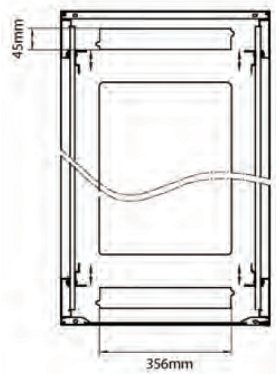

Exploded view

Environ CR600 47U Rack 600x800mm Glass (F)
Steel (R) B/Panels No/Mgmt Black

Item Code: 542-4768-GSBN-BK

Product drawings

Front

Side

Rear

Roof

Base

Base Cut Out Dimensions

380 mm Wide
by
276 mm Deep (600 mm deep rack)
476 mm Deep (800 mm deep rack)
676 mm Deep (1000 mm deep rack)

Part Number Table

| Part Number | Description |
|---------------------|---|
| 542-1566-GSBN-BK | Environ CR600 15U Rack 600x600mm Glass (F) Steel (R) B/Panels No/Mgmt Black |
| 542-1566-GSBN-BK-FP | Environ CR600 15U Rack 600x600mm Glass (F) Steel (R) B/Panels No/Mgmt Black Flat Pack |