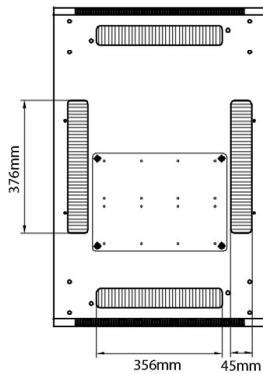

Environ CR600 47U Rack 600x800mm Glass (F)
Steel (R) B/Panels No/Mgmt Black

Item Code: 542-4768-GSBN-BK

Product drawings

Roof

Base Cut Out Dimensions

380 mm Wide
by
276 mm Deep (600 mm deep rack)
476 mm Deep (800 mm deep rack)
676 mm Deep (1000 mm deep rack)

Part Number Table

Part Number	Description
542-1566-GSBN-BK	Environ CR600 15U Rack 600x600mm Glass (F) Steel (R) B/Panels No/Mgmt Black
542-1566-GSBN-BK-FP	Environ CR600 15U Rack 600x600mm Glass (F) Steel (R) B/Panels No/Mgmt Black Flat Pack