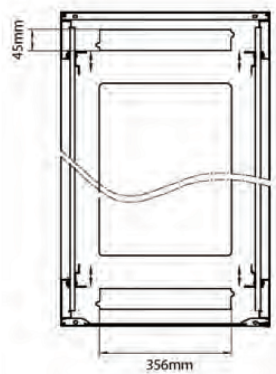

Exploded view

Environ CR600 47U Rack 600x800mm Glass (F) Steel (R)
B/Panels No/Mgmt Black

Part Code: 542-4768-GSBN-BK

sales@excel-networking.com
excel-networking.com

Product drawings

Front

Side

Rear

Roof

Base

Base Cut Out Dimensions

380 mm Wide
by
276 mm Deep (600 mm deep rack)
476 mm Deep (800 mm deep rack)
676 mm Deep (1000 mm deep rack)

Environ CR600 47U Rack 600x800mm Glass (F) Steel (R) B/Panels No/Mgmt Black