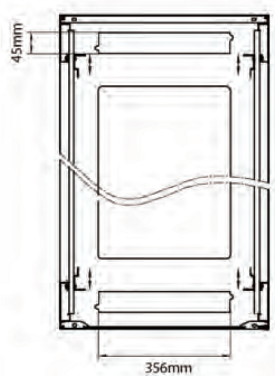

### Dessins de produits

Front

Side

Rear

Roof

Base

#### Base Cut Out Dimensions

380 mm Wide  
by  
276 mm Deep (600 mm deep rack)  
476 mm Deep (800 mm deep rack)  
676 mm Deep (1000 mm deep rack)