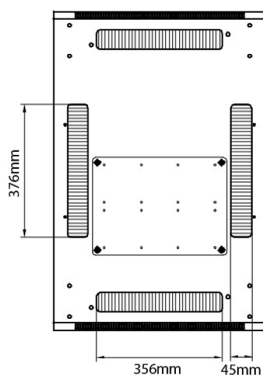

### Dessins de produits

Front

Side

Rear

Roof

Base

#### Base Cut Out Dimensions

380 mm Wide  
by  
276 mm Deep (600 mm deep rack)  
476 mm Deep (800 mm deep rack)  
676 mm Deep (1000 mm deep rack)