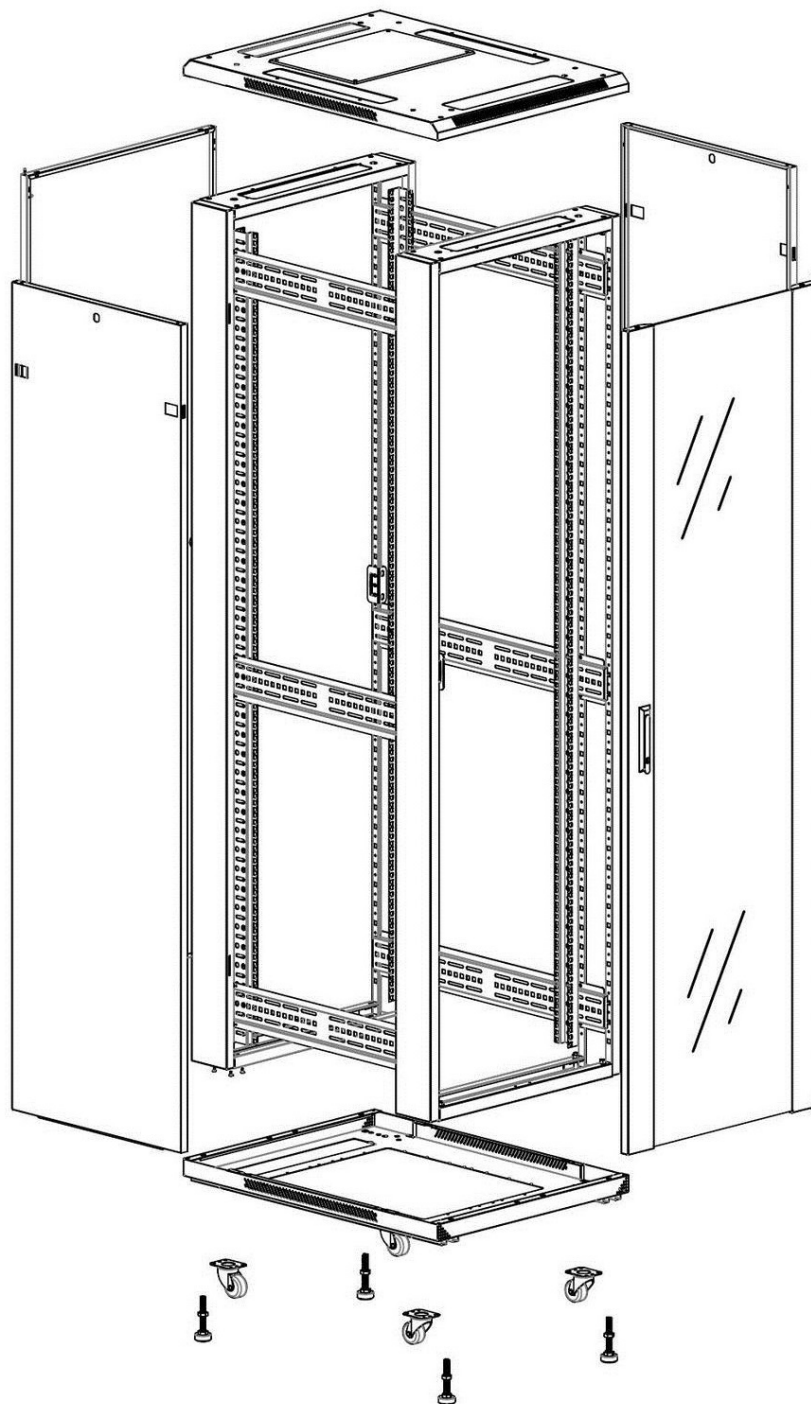

Environ CR600 47U Rack 600x800mm Glass (F)
Steel (R) B/Panels No/Mgmt Grey White

Item Code: 542-4768-GSBN-GW

excel
without compromise.

Exploded view