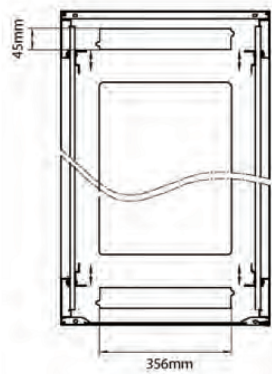

Environ CR600 47U Rack 600x800mm Glass (F) Steel (R) B/Panels No/Mgmt Grey White

Item Code: 542-4768-GSBN-GW

Standards

Standard	Detail
ANSI/EIA-310-E	Electronic Industries Association standard for horizontal spacing, vertical hole spacing, rack opening and front panel width
BS EN 60297-3-100:2009	Mechanical structures for electronic equipment. Dimensions of mechanical structures of the 482,6 mm (19 in) series. Basic dimensions of front panels, subracks, chassis, racks and cabinets
DIN 41494 Part 1 & 7	Panel Mounting Racks For Electronics Equipments; Racks And Panels, Dimensions; Dimensions of cabinets and suites of racks
RoHS-II/III (2011/65/EU & 2015/863): 2023	Our products, demonstrate full adherence to the regulatory stipulations of the EU Directive 2011/65/EU (RoHS-II) and its corresponding delegated directive 2015/863 (RoHS-III).
WFD: 2023	Compliant to Waste Framework Directive
SCIP: 2023	Compliant - Does Not Contain Substances of Concern In articles as such or in complex objects (Products)
POPs (EU) No 2019/1021	EU Regulation for the restriction of Persistent Organic Pollutants.

Exploded view

Environ CR600 47U Rack 600x800mm Glass (F)
Steel (R) B/Panels No/Mgmt Grey White

Item Code: 542-4768-GSBN-GW

Product drawings

Front

Side

Rear

Roof

Base

Base Cut Out Dimensions

380 mm Wide
by
276 mm Deep (600 mm deep rack)
476 mm Deep (800 mm deep rack)
676 mm Deep (1000 mm deep rack)

Part Number Table

Part Number	Description
542-1566-GSBN-BK	Environ CR600 15U Rack 600x600mm Glass (F) Steel (R) B/Panels No/Mgmt Black
542-1566-GSBN-BK-FP	Environ CR600 15U Rack 600x600mm Glass (F) Steel (R) B/Panels No/Mgmt Black Flat Pack