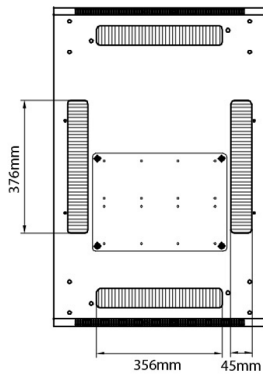

Environ CR600 47U Rack 600x800mm Glass (F)
Steel (R) B/Panels No/Mgmt Grey White

Item Code: 542-4768-GSBN-GW

Product drawings

Roof

Base Cut Out Dimensions

380 mm Wide
by
276 mm Deep (600 mm deep rack)
476 mm Deep (800 mm deep rack)
676 mm Deep (1000 mm deep rack)

Part Number Table

Part Number	Description
542-1566-GSBN-BK	Environ CR600 15U Rack 600x600mm Glass (F) Steel (R) B/Panels No/Mgmt Black
542-1566-GSBN-BK-FP	Environ CR600 15U Rack 600x600mm Glass (F) Steel (R) B/Panels No/Mgmt Black Flat Pack