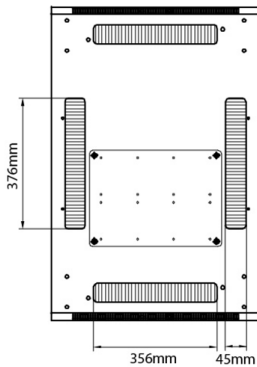

## Additional specifications

Specifications	Values
Material	SPCC Cold Rolled Steel
19" Rails	2.0 mm thick
Side Panels	1.0 mm thick
Other	1.2 mm thick
Front door	Handle cam lock
Rear door	Handle cam lock
Side panels lock	Single point barrel lock
Jacking feet additional height	50-80 mm
Castors additional height	70 mm

## Standards

Standard	Detail
ANSI/EIA-310-E	Electronic Industries Association standard for horizontal spacing, vertical hole spacing, rack opening and front panel width
BS EN 60297-3-100:2009	Mechanical structures for electronic equipment. Dimensions of mechanical structures of the 482,6 mm (19 in) series. Basic dimensions of front panels, subracks, chassis, racks and cabinets
DIN 41494 Part 1 & 7	Panel Mounting Racks For Electronics Equipments; Racks And Panels, Dimensions; Dimensions of cabinets and suites of racks
RoHS-II/III (2011/65/EU & 2015/863): 2023	Our products, demonstrate full adherence to the regulatory stipulations of the EU Directive 2011/65/EU (RoHS-II) and its corresponding delegated directive 2015/863 (RoHS-III).
WFD: 2023	Compliant to Waste Framework Directive
SCIP: 2023	Compliant - Does Not Contain Substances of Concern In articles as such or in complex objects (Products)
POPs (EU) No 2019/1021	EU Regulation for the restriction of Persistent Organic Pollutants.

### Product drawings

Front

Side

Rear

Roof

Base

#### Base Cut Out Dimensions

380 mm Wide  
by  
276 mm Deep (600 mm deep rack)  
476 mm Deep (800 mm deep rack)  
676 mm Deep (1000 mm deep rack)

Environ ER600 47U Rack 600x800mm W/Vented (F)  
D/Vented (R) B/Panels No/Mgmt Black