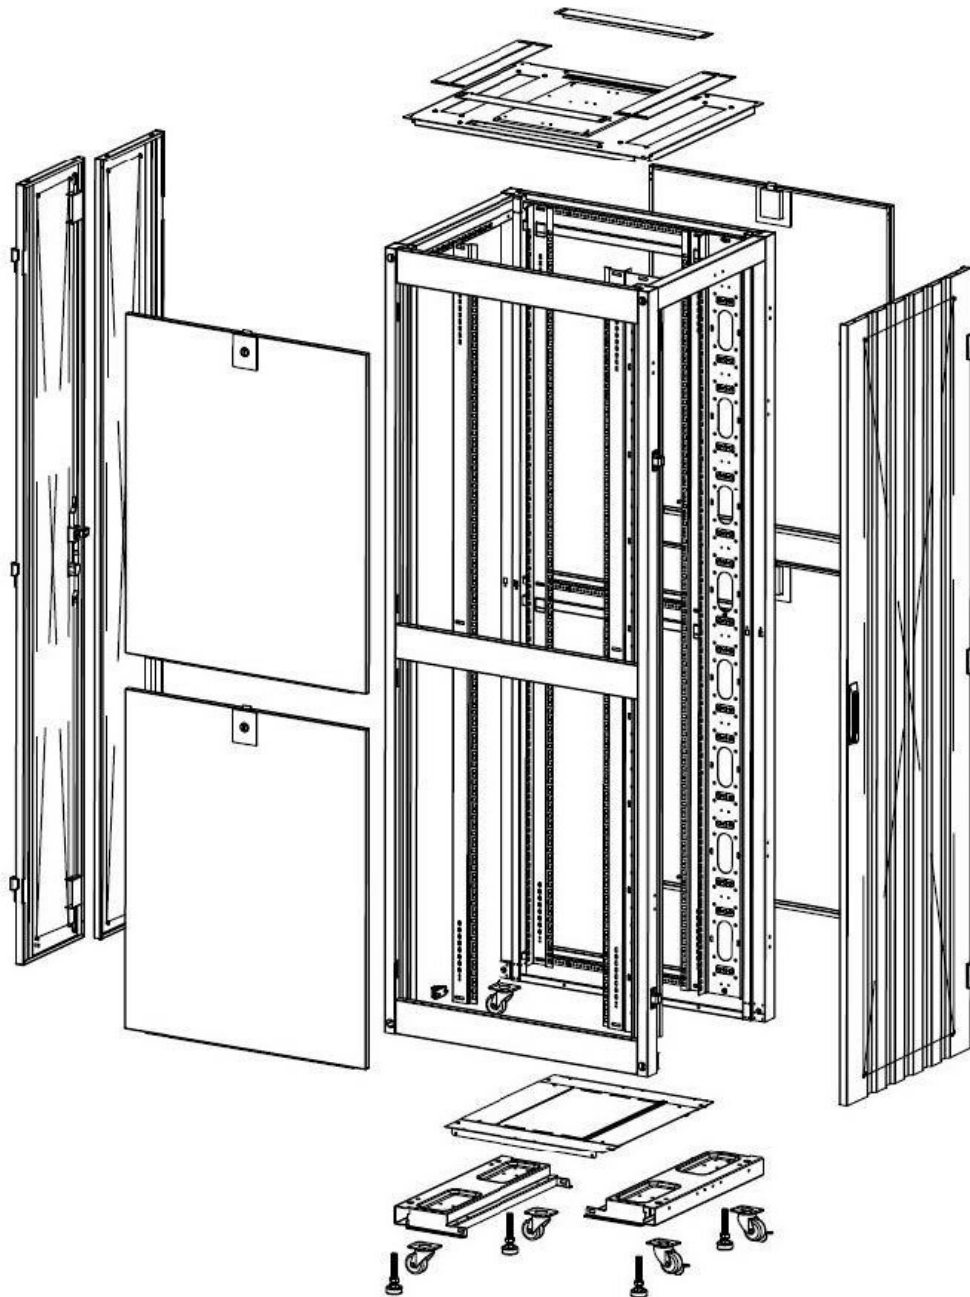

Environ ER600 47U Rack 600x800mm W/Vented (F)
D/Vented (R) B/Panels No/Mgmt Black

Item Code: 542-4768-WDBN-BK

excel
without compromise.

Exploded view