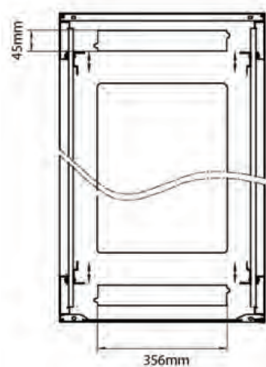

## Standards

Standard	Detail
ANSI/EIA-310-E	Electronic Industries Association standard for horizontal spacing, vertical hole spacing, rack opening and front panel width
BS EN 60297-3-100:2009	Mechanical structures for electronic equipment. Dimensions of mechanical structures of the 482,6 mm (19 in) series. Basic dimensions of front panels, subracks, chassis, racks and cabinets
DIN 41494 Part 1 & 7	Panel Mounting Racks For Electronics Equipments; Racks And Panels, Dimensions; Dimensions of cabinets and suites of racks
RoHS-II/III (2011/65/EU & 2015/863): 2023	Our products, demonstrate full adherence to the regulatory stipulations of the EU Directive 2011/65/EU (RoHS-II) and its corresponding delegated directive 2015/863 (RoHS-III).
WFD: 2023	Compliant to Waste Framework Directive
SCIP: 2023	Compliant - Does Not Contain Substances of Concern In articles as such or in complex objects (Products)
POPs (EU) No 2019/1021	EU Regulation for the restriction of Persistent Organic Pollutants.

### Product drawings

Front

Side

Rear

Roof

Base

#### Base Cut Out Dimensions

380 mm Wide  
by  
276 mm Deep (600 mm deep rack)  
476 mm Deep (800 mm deep rack)  
676 mm Deep (1000 mm deep rack)

Environ ER600 47U Rack 600x800mm W/Vented (F)  
D/Vented (R) B/Panels No/Mgmt Black