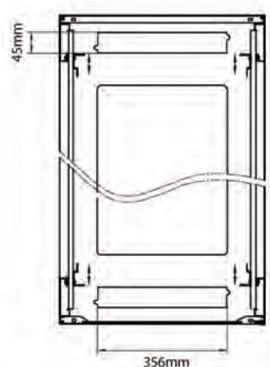

Specifications	Values
Material	SPCC Cold Rolled Steel
19" Rails	2.0 mm thick
Side Panels	1.0 mm thick
Other	1.2 mm thick
Front door	Handle cam lock
Rear door	Handle cam lock
Side panels lock	Single point barrel lock
Jacking feet additional height	50-80 mm
Castors additional height	70 mm

Part Code: 542-4768-WDBN-BK

sales@excel-networking.com
excel-networking.com

Product drawings

Front

Side

Rear

Roof

Base

Base Cut Out Dimensions

380 mm Wide
by
276 mm Deep (600 mm deep rack)
476 mm Deep (800 mm deep rack)
676 mm Deep (1000 mm deep rack)

Environ ER600 47U Rack 600x800mm W/Vented (F)
D/Vented (R) B/Panels No/Mgmt Black