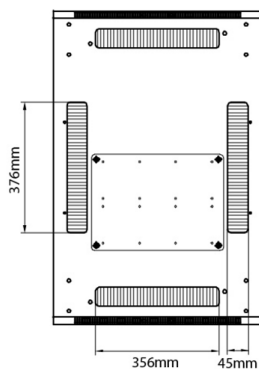

Additional specifications

Specifications	Values
Material	SPCC Cold Rolled Steel
19" Rails	2.0 mm thick
Side Panels	1.0 mm thick
Other	1.2 mm thick
Front door	Handle cam lock
Rear door	Handle cam lock
Side panels lock	Single point barrel lock
Jacking feet additional height	50-80 mm
Castors additional height	70 mm

Standards

Standard	Detail
ANSI/EIA-310-E	Electronic Industries Association standard for horizontal spacing, vertical hole spacing, rack opening and front panel width
BS EN 60297-3-100:2009	Mechanical structures for electronic equipment. Dimensions of mechanical structures of the 482,6 mm (19 in) series. Basic dimensions of front panels, subracks, chassis, racks and cabinets

Part Code: 542-4768-WDBN-BK-FP

sales@excel-networking.com
excel-networking.com

Product drawings

Front

Side

Rear

Roof

Base

Base Cut Out Dimensions

380 mm Wide
by
276 mm Deep (600 mm deep rack)
476 mm Deep (800 mm deep rack)
676 mm Deep (1000 mm deep rack)

Environ ER600 47U Rack 600x800mm W/Vented (F)
D/Vented (R) B/Panels No/Mgmt Black Flat Pack