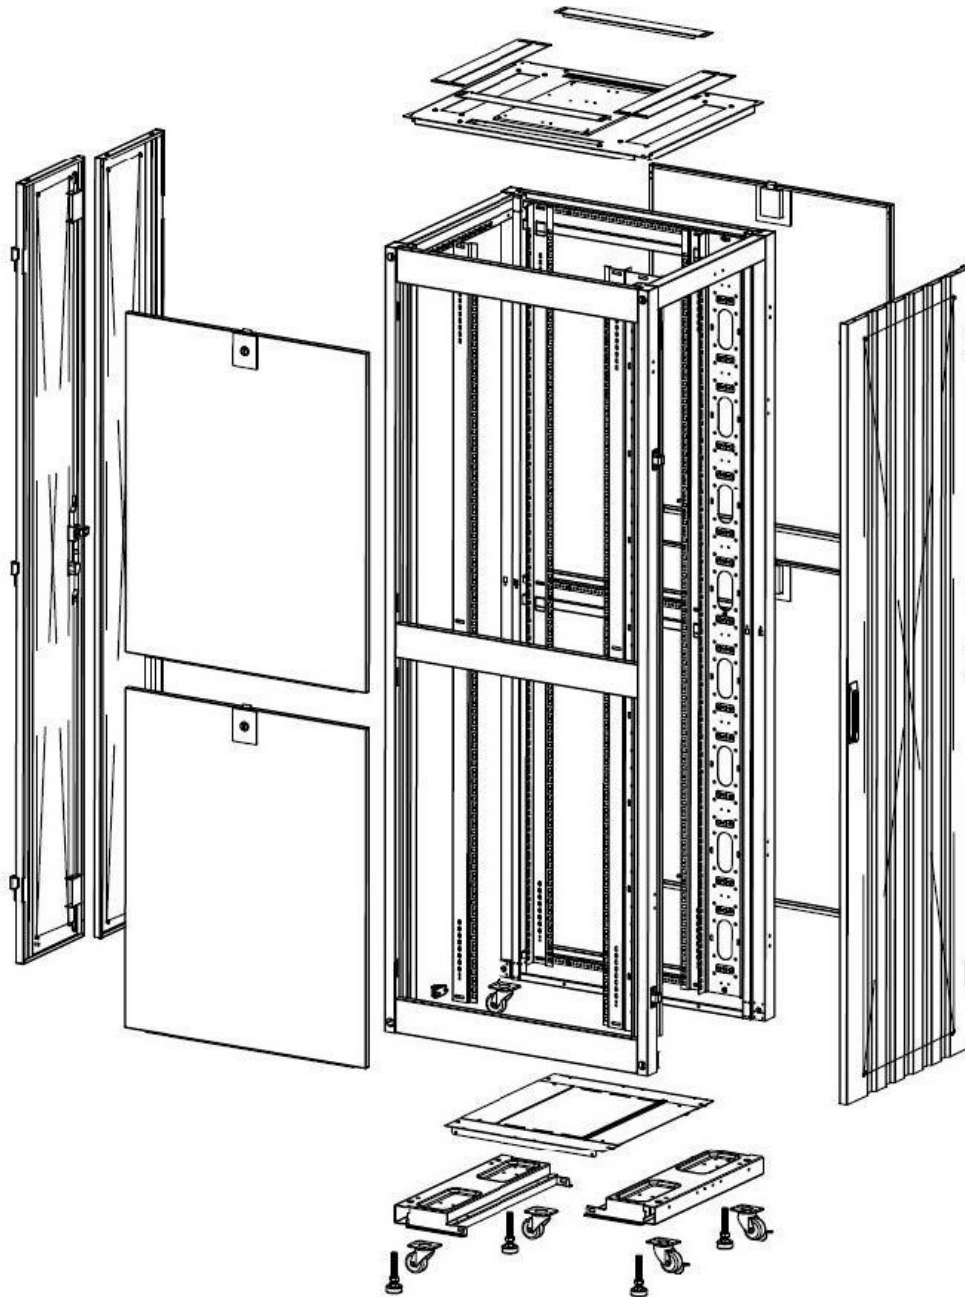

Environ ER600 47U Rack 600x800mm W/Vented (F)
D/Vented (R) B/Panels No/Mgmt Black Flat Pack

Part Code: 542-4768-WDBN-BK-FP

sales@excel-networking.com
excel-networking.com

Exploded view