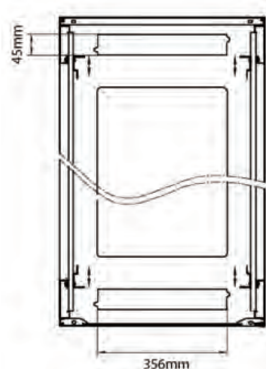

Additional specifications

Specifications	Values
Material	SPCC Cold Rolled Steel
19" Rails	2.0 mm thick
Side Panels	1.0 mm thick
Other	1.2 mm thick
Front door	Handle cam lock
Rear door	Handle cam lock
Side panels lock	Single point barrel lock
Jacking feet additional height	50-80 mm
Castors additional height	70 mm

Part Code: 542-4768-WDBN-BK-FP

sales@excel-networking.com
excel-networking.com

Product drawings

Front

Side

Rear

Roof

Base

Base Cut Out Dimensions

380 mm Wide
by
276 mm Deep (600 mm deep rack)
476 mm Deep (800 mm deep rack)
676 mm Deep (1000 mm deep rack)

Environ ER600 47U Rack 600x800mm W/Vented (F)
D/Vented (R) B/Panels No/Mgmt Black Flat Pack