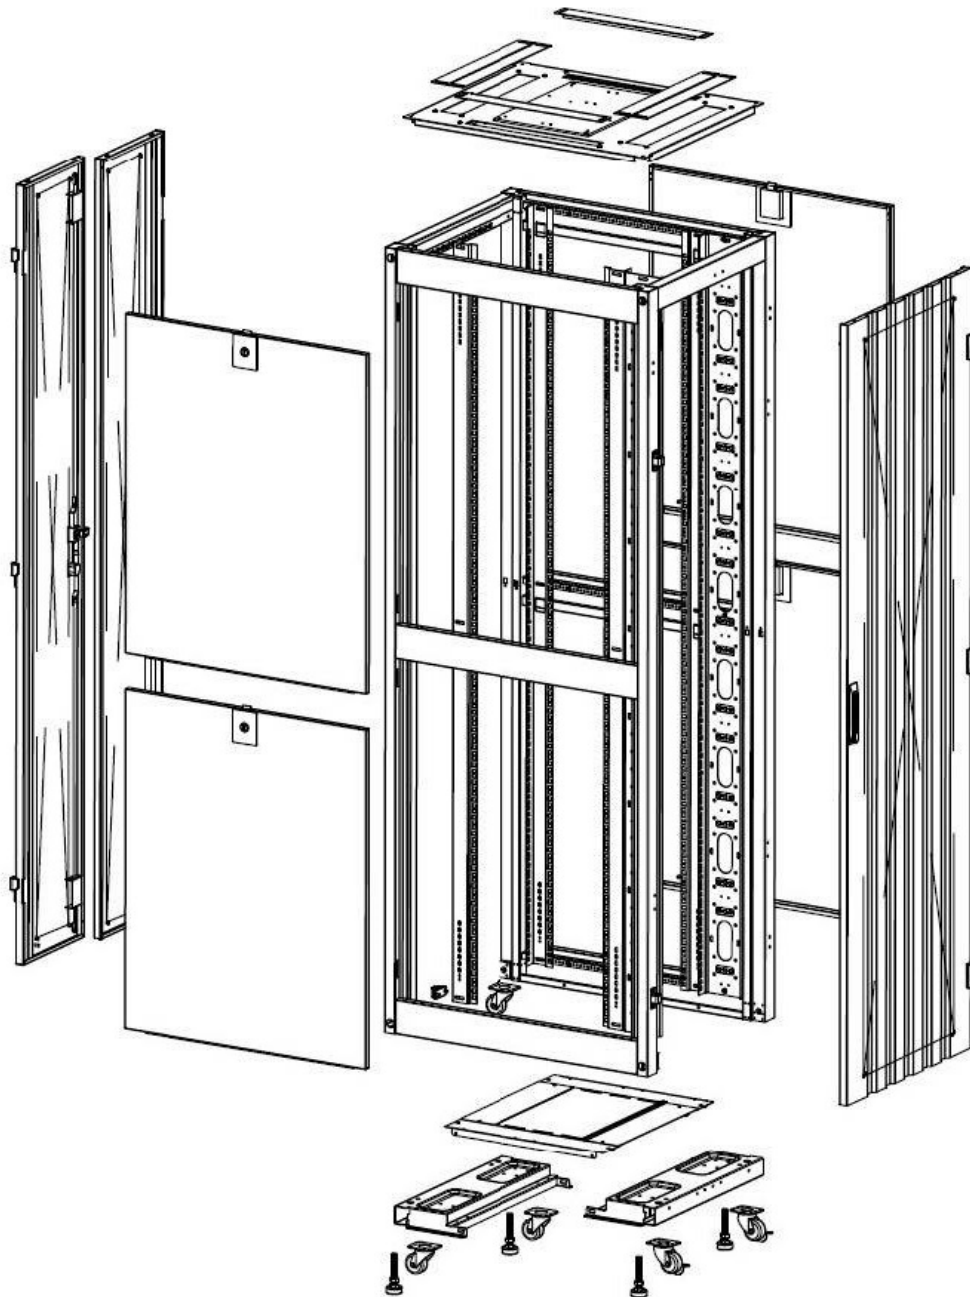

Vue éclatée