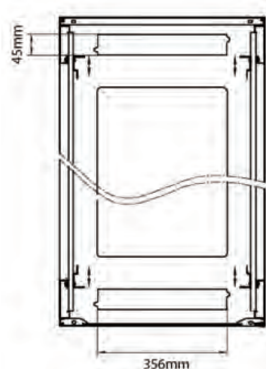

Part Code: 542-4768-WDBN-GW-FP

sales@excel-networking.com  
excel-networking.com

Product drawings

Front

Side

Rear

Roof

Base

Base Cut Out Dimensions

380 mm Wide  
by  
276 mm Deep (600 mm deep rack)  
476 mm Deep (800 mm deep rack)  
676 mm Deep (1000 mm deep rack)

Environ ER600 47U Rack 600x800mm W/Vented (F)  
D/Vented (R) B/Panels No/Mgmt Grey White Flat Pac...