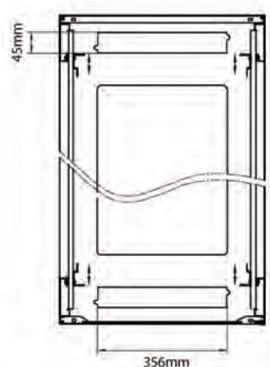

Additional specifications

Specifications	Values
Material	SPCC Cold Rolled Steel
19" Rails	2.0 mm thick
Side Panels	1.0 mm thick
Other	1.2 mm thick
Front door	Handle cam lock
Rear door	Handle cam lock
Side panels lock	Single point barrel lock
Jacking feet additional height	50-80 mm
Castors additional height	70 mm

Part Code: 542-4768-WDBN-GW-FP

sales@excel-networking.com
excel-networking.com

Product drawings

Front

Side

Rear

Roof

Base

Base Cut Out Dimensions

380 mm Wide
by
276 mm Deep (600 mm deep rack)
476 mm Deep (800 mm deep rack)
676 mm Deep (1000 mm deep rack)

Environ ER600 47U Rack 600x800mm W/Vented (F)
D/Vented (R) B/Panels No/Mgmt Grey White Flat Pac...