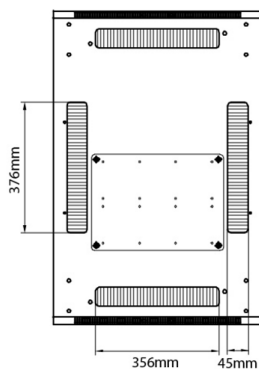

Environ ER600 47U Rack 600x800mm W/Vented (F)
D/Vented (R) B/Panels No/Mgmt Grey White Flat Pac...

Part Code: 542-4768-WDBN-GW-FP

sales@excel-networking.com
excel-networking.com

Product drawings

Roof

Base Cut Out Dimensions

380 mm Wide
by
276 mm Deep (600 mm deep rack)
476 mm Deep (800 mm deep rack)
676 mm Deep (1000 mm deep rack)