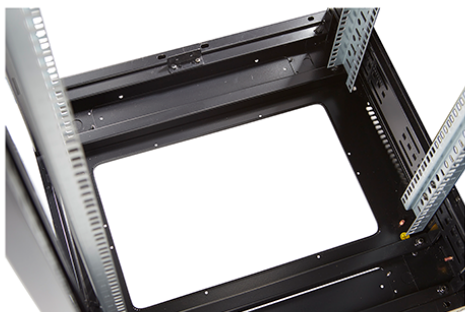

Product images

Four-way brush entry roof panel

Quick-slam latch side panels

Swing handle glass front door

Steel rear door

Large base entry

High-density vertical cable management

Environ CR800 47U Rack 800x1000mm Glass (F) Steel (R)
B/Panels F/Mgmt Black