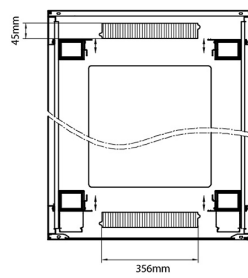

Product drawings

Front

Side

Rear

Roof

Base

Base Cut Out Dimensions

580 mm Wide
by
276 mm Deep (600 mm deep rack)
476 mm Deep (800 mm deep rack)
676 mm Deep (1000 mm deep rack)

Environ CR800 47U Rack 800x1000mm Glass (F) Steel (R) B/Panels F/Mgmt Black

Part Code: 542-47810-GSBF-BK

sales@excel-networking.com
excel-networking.com

Part Code Table

Part Code	Description
542-1588-GSBF-BK	Environ CR600 15U Rack 800x800 mm Glass (F) Steel (R) B/Panels Fr/Mgmt Black
542-2088-GSBF-BK	Environ CR800 20U Rack 800x800 mm Glass (F) Steel (R) B/Panels Fr/Mgmt Black
542-24810-GSBF-BK	Environ CR800 24U Rack 800x1000 mm Glass (F) Steel (R) B/Panels Fr/Mgmt Black
542-2486-GSBF-BK	Environ CR800 24U Rack 800x600mm Glass (F) Steel (R) B/Panels F/Mgmt Black
542-2486-GSBF-BK-FP	Environ CR800 24U Rack 800x600mm Glass (F) Steel (R) B/Panels F/Mgmt Black Flat Pack
542-2486-GSBF-GW	Environ CR800 24U Rack 800x600mm Glass (F) Steel (R) B/Panels F/Mgmt Grey White
542-2486-GSBF-GW-FP	Environ CR800 24U Rack 800x600mm Glass (F) Steel (R) B/Panels F/Mgmt Grey White Flat Pack
542-2488-GSBF-BK	Environ CR800 24U Rack 800x800mm Glass (F) Steel (R) B/Panels F/Mgmt Black
542-2488-GSBF-BK-FP	Environ CR800 24U Rack 800x800mm Glass (F) Steel (R) B/Panels F/Mgmt Black Flat Pack
542-2488-GSBF-GW	Environ CR800 24U Rack 800x800mm Glass (F) Steel (R) B/Panels F/Mgmt Grey White
542-2488-GSBF-GW-FP	Environ CR800 24U Rack 800x800mm Glass (F) Steel (R) B/Panels F/Mgmt Grey White Flat Pack
542-29810-GSBF-BK	Environ CR800 29U Rack 800x1000mm Glass (F) Steel (R) B/Panels F/Mgmt Black
542-29810-GSBF-BK-FP	Environ CR800 29U Rack 800x1000mm Glass (F) Steel (R) B/Panels F/Mgmt Black Flat Pack
542-29810-GSBF-GW	Environ CR800 29U Rack 800x1000mm Glass (F) Steel (R) B/Panels F/Mgmt Grey White