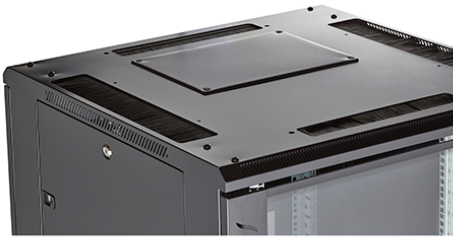

Product images

Four-way brush entry roof panel