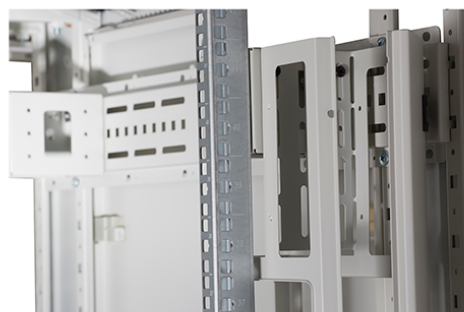

Product images

Four-way brush entry roof panel

Quick-slam latch side panels

Swing handle glass front door

Steel rear door

Large base entry

High-density vertical cable management

Environ CR800 47U Rack 800x1000mm Glass (F) Steel (R)
B/Panels F/Mgmt Black