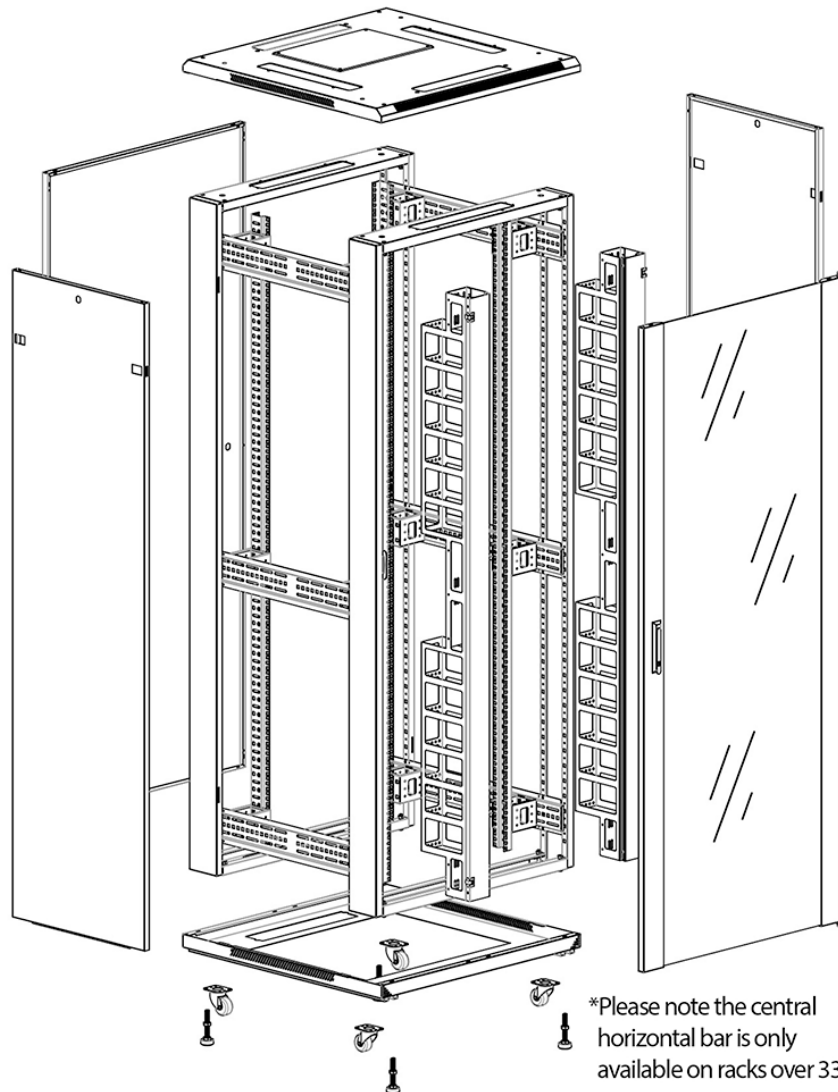

Environ CR800 47U Rack 800x1000mm Glass (F) Steel (R)
B/Panels F/Mgmt Black

Part Code: 542-47810-GSBF-BK

sales@excel-networking.com
excel-networking.com

Product drawings