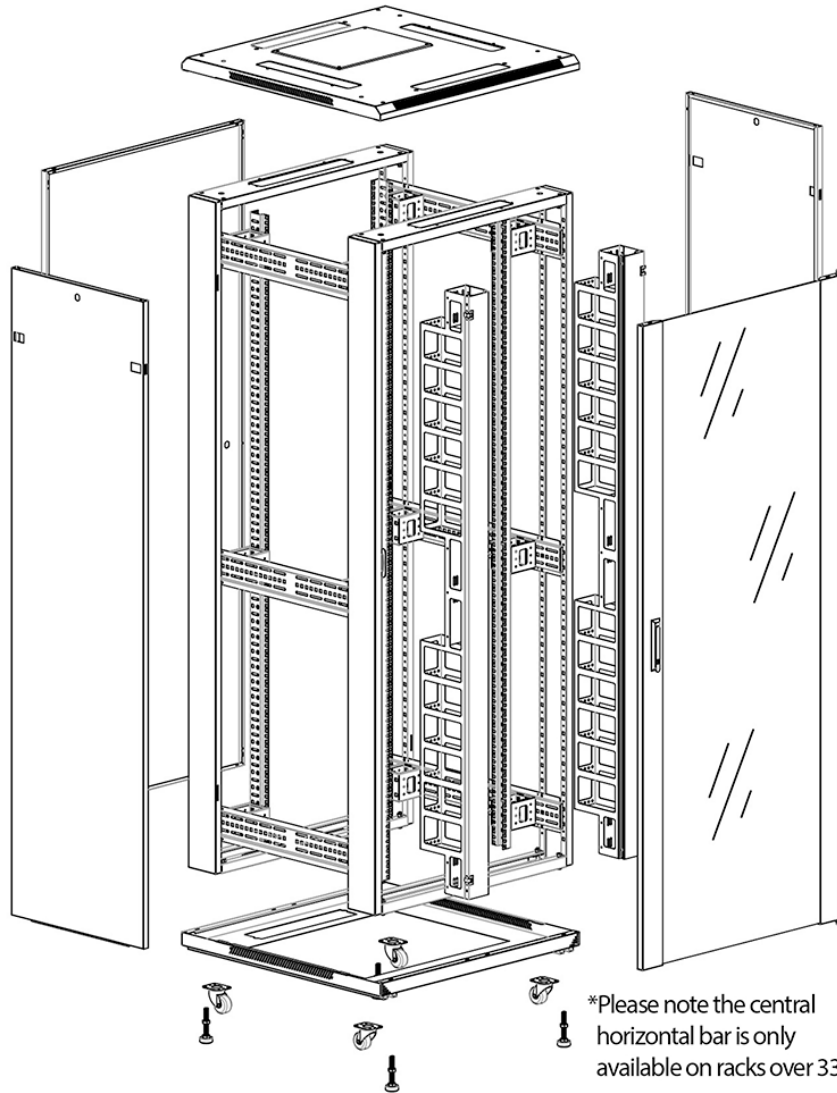

Environ CR800 47U Rack 800x1000mm Glass (F) Steel (R)
B/Panels F/Mgmt Black

Part Code: 542-47810-GSBF-BK

sales@excel-networking.com
excel-networking.com

Product drawings