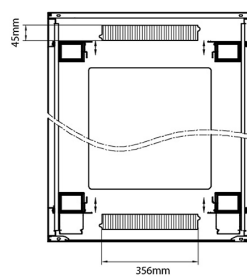

Product drawings

Front

Side

Rear

Roof

Base

Base Cut Out Dimensions

580 mm Wide
by
276 mm Deep (600 mm deep rack)
476 mm Deep (800 mm deep rack)
676 mm Deep (1000 mm deep rack)

Environ CR800 47U Rack 800x1000mm Glass (F) Steel (R) B/Panels F/Mgmt Black

Part Code: 542-47810-GSBF-BK

sales@excel-networking.com
excel-networking.com

Part Code Table

Part Code	Description
542-1588-GSBF-BK	Environ CR600 15U Rack 800x800 mm Glass (F) Steel (R) B/Panels Fr/Mgmt Black
542-2088-GSBF-BK	Environ CR800 20U Rack 800x800 mm Glass (F) Steel (R) B/Panels Fr/Mgmt Black
542-24810-GSBF-BK	Environ CR800 24U Rack 800x1000 mm Glass (F) Steel (R) B/Panels Fr/Mgmt Black
542-2486-GSBF-BK	Environ CR800 24U Rack 800x600mm Glass (F) Steel (R) B/Panels F/Mgmt Black
542-2486-GSBF-BK-FP	Environ CR800 24U Rack 800x600mm Glass (F) Steel (R) B/Panels F/Mgmt Black Flat Pack
542-2486-GSBF-GW	Environ CR800 24U Rack 800x600mm Glass (F) Steel (R) B/Panels F/Mgmt Grey White
542-2486-GSBF-GW-FP	Environ CR800 24U Rack 800x600mm Glass (F) Steel (R) B/Panels F/Mgmt Grey White Flat Pack
542-2488-GSBF-BK	Environ CR800 24U Rack 800x800mm Glass (F) Steel (R) B/Panels F/Mgmt Black
542-2488-GSBF-BK-FP	Environ CR800 24U Rack 800x800mm Glass (F) Steel (R) B/Panels F/Mgmt Black Flat Pack
542-2488-GSBF-GW	Environ CR800 24U Rack 800x800mm Glass (F) Steel (R) B/Panels F/Mgmt Grey White
542-2488-GSBF-GW-FP	Environ CR800 24U Rack 800x800mm Glass (F) Steel (R) B/Panels F/Mgmt Grey White Flat Pack
542-29810-GSBF-BK	Environ CR800 29U Rack 800x1000mm Glass (F) Steel (R) B/Panels F/Mgmt Black
542-29810-GSBF-BK-FP	Environ CR800 29U Rack 800x1000mm Glass (F) Steel (R) B/Panels F/Mgmt Black Flat Pack
542-29810-GSBF-GW	Environ CR800 29U Rack 800x1000mm Glass (F) Steel (R) B/Panels F/Mgmt Grey White