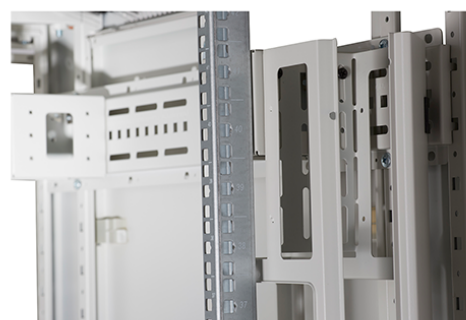

### Images du produit

Four-way brush entry roof panel

Quick-slam latch side panels

Swing handle glass front door

Steel rear door

Large base entry

High-density vertical cable management

Environ CR800 Baie 47U 800x1000mm Porte en verre (A) Porte en acier (F), Deux panneaux, Avant/M...