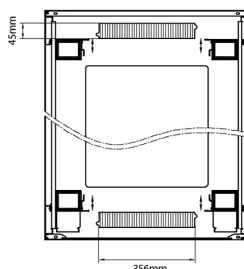

### Dessins de produits

Front

Side

Rear

Roof

Base

#### Base Cut Out Dimensions

580 mm Wide

by

276 mm Deep (600 mm deep rack)

476 mm Deep (800 mm deep rack)

676 mm Deep (1000 mm deep rack)