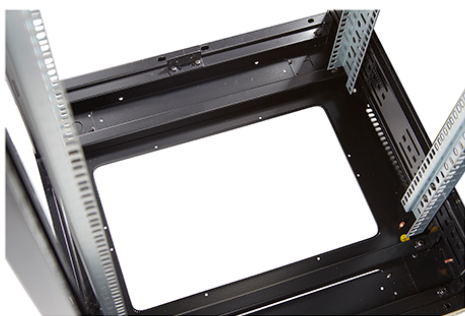

### Images du produit

Four-way brush entry roof panel

Quick-slam latch side panels

Swing handle glass front door

Steel rear door

Large base entry

High-density vertical cable management

Environ CR800 Baie 47U 800x1000mm Porte en verre (A) Porte en acier (F), Deux panneaux, Avant/M...