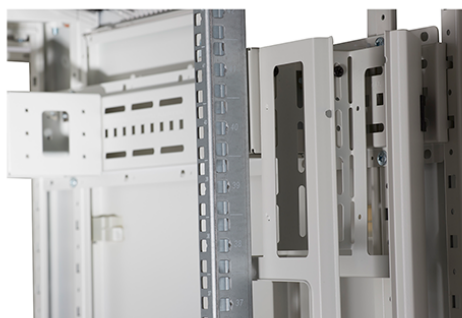

### Images du produit

Four-way brush entry roof panel

Quick-slam latch side panels

Swing handle glass front door

Steel rear door

Large base entry

High-density vertical cable management

Environ CR800 Baie 47U 800x1000 mm Porte en Verre (A) Porte en Acier (F), Deux Panneaux, Avant/...