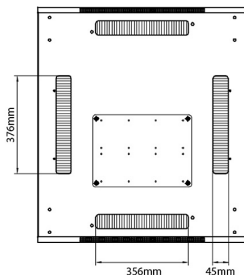

### Dessins de produits

Front

Side

Rear

Roof

Base

#### Base Cut Out Dimensions

580 mm Wide  
by  
276 mm Deep (600 mm deep rack)  
476 mm Deep (800 mm deep rack)  
676 mm Deep (1000 mm deep rack)