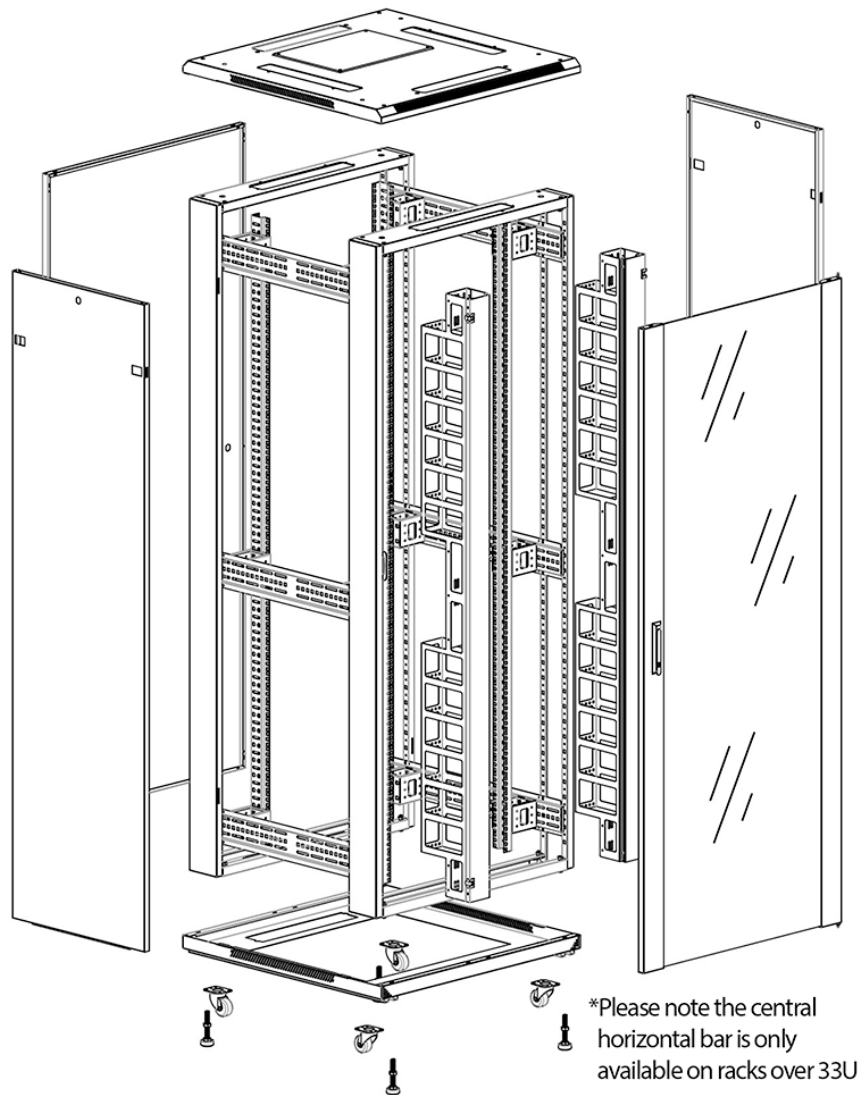

Environ CR800 47U Rack 800x1000mm Glass (F)
Steel (R) B/Panels F/Mgmt Grey White

Item Code: 542-47810-GSBF-GW

excel
without compromise.

Product drawings