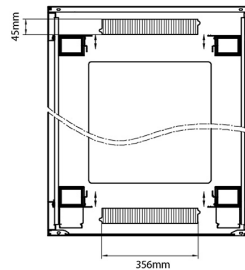

Standards

Standard	Detail
ANSI/EIA-310-E	Electronic Industries Association standard for horizontal spacing, vertical hole spacing, rack opening and front panel width
BS EN 60297-3-100:2009	Mechanical structures for electronic equipment. Dimensions of mechanical structures of the 482,6 mm (19 in) series. Basic dimensions of front panels, subracks, chassis, racks and cabinets
DIN 41494 Part 1 & 7	Panel Mounting Racks For Electronics Equipments; Racks And Panels, Dimensions; Dimensions of cabinets and suites of racks
RoHS-II/III (2011/65/EU & 2015/863): 2023	Our products, demonstrate full adherence to the regulatory stipulations of the EU Directive 2011/65/EU (RoHS-II) and its corresponding delegated directive 2015/863 (RoHS-III).
WFD: 2023	Compliant to Waste Framework Directive
SCIP: 2023	Compliant - Does Not Contain Substances of Concern In articles as such or in complex objects (Products)
POPs (EU) No 2019/1021	EU Regulation for the restriction of Persistent Organic Pollutants.

excel
without compromise.

Product drawings

Environ CR800 47U Rack 800x1000mm Glass (F)
Steel (R) B/Panels F/Mgmt Grey White

Item Code: 542-47810-GSBF-GW

Product drawings

Front

Side

Rear

Roof

Base

Base Cut Out Dimensions

580 mm Wide
by
276 mm Deep (600 mm deep rack)
476 mm Deep (800 mm deep rack)
676 mm Deep (1000 mm deep rack)

Part Number Table

Part Number	Description
542-1588-GSBF-BK	Environ CR600 15U Rack 800x800 mm Glass (F) Steel (R) B/Panels Fr/Mgmt Black
542-2088-GSBF-BK	Environ CR800 20U Rack 800x800 mm Glass (F) Steel (R) B/Panels Fr/Mgmt Black