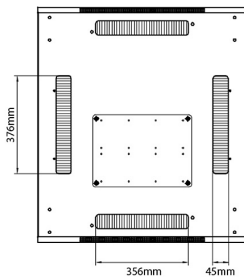

Standards

Standard	Detail
ANSI/EIA-310-E	Electronic Industries Association standard for horizontal spacing, vertical hole spacing, rack opening and front panel width
BS EN 60297-3-100:2009	Mechanical structures for electronic equipment. Dimensions of mechanical structures of the 482,6 mm (19 in) series. Basic dimensions of front panels, subracks, chassis, racks and cabinets
DIN 41494 Part 1 & 7	Panel Mounting Racks For Electronics Equipments; Racks And Panels, Dimensions; Dimensions of cabinets and suites of racks
RoHS-II/III (2011/65/EU & 2015/863): 2023	Our products, demonstrate full adherence to the regulatory stipulations of the EU Directive 2011/65/EU (RoHS-II) and its corresponding delegated directive 2015/863 (RoHS-III).
WFD: 2023	Compliant to Waste Framework Directive
SCIP: 2023	Compliant - Does Not Contain Substances of Concern In articles as such or in complex objects (Products)
POPs (EU) No 2019/1021	EU Regulation for the restriction of Persistent Organic Pollutants.

excel
without compromise.

Product drawings

Environ CR800 47U Rack 800x1000mm Glass (F)
Steel (R) B/Panels F/Mgmt Grey White

Item Code: 542-47810-GSBF-GW

Product drawings

Front

Side

Rear

Roof

Base

Base Cut Out Dimensions

580 mm Wide
by
276 mm Deep (600 mm deep rack)
476 mm Deep (800 mm deep rack)
676 mm Deep (1000 mm deep rack)

Part Number Table

Part Number	Description
542-1588-GSBF-BK	Environ CR600 15U Rack 800x800 mm Glass (F) Steel (R) B/Panels Fr/Mgmt Black
542-2088-GSBF-BK	Environ CR800 20U Rack 800x800 mm Glass (F) Steel (R) B/Panels Fr/Mgmt Black