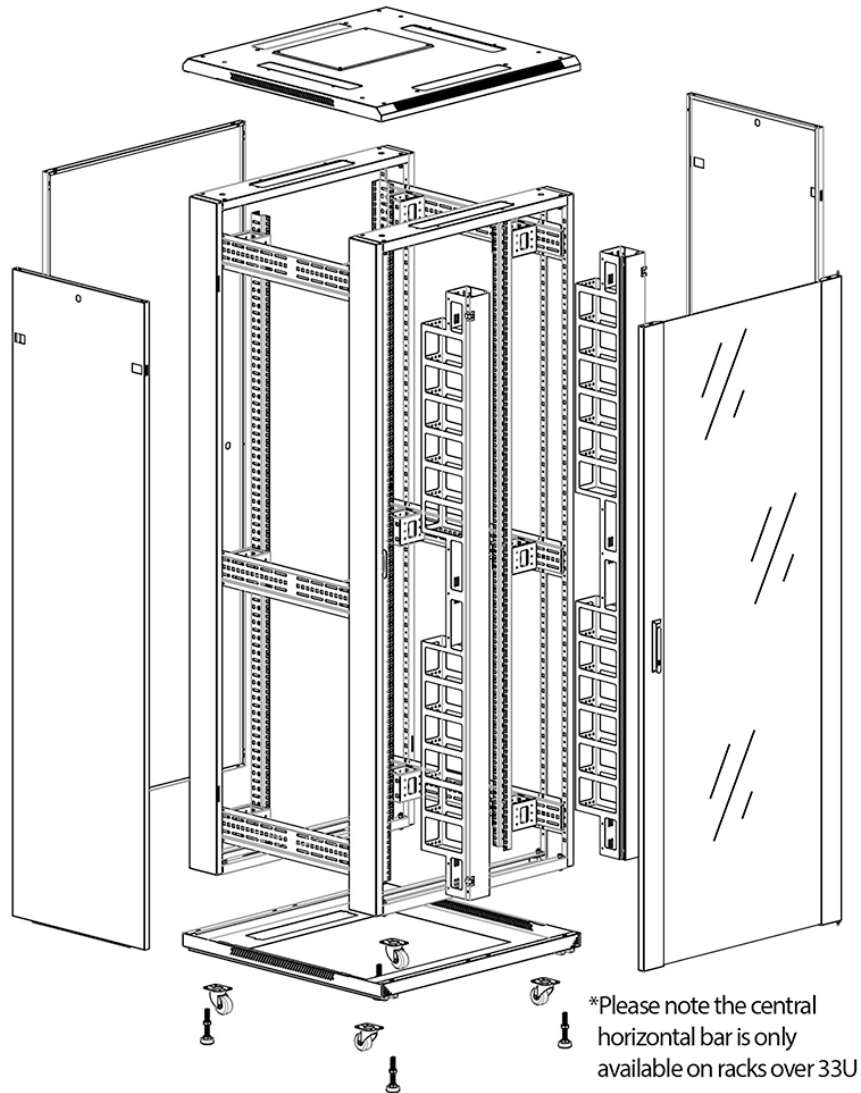

Environ CR800 Baie 47U 800x1000mm Porte en verre (A) Porte en acier (F), Deux panneaux, Avant/M...

Référence du produit: 542-47810-GSBF-GW-FP

excel
without compromise.

Dessins de produits