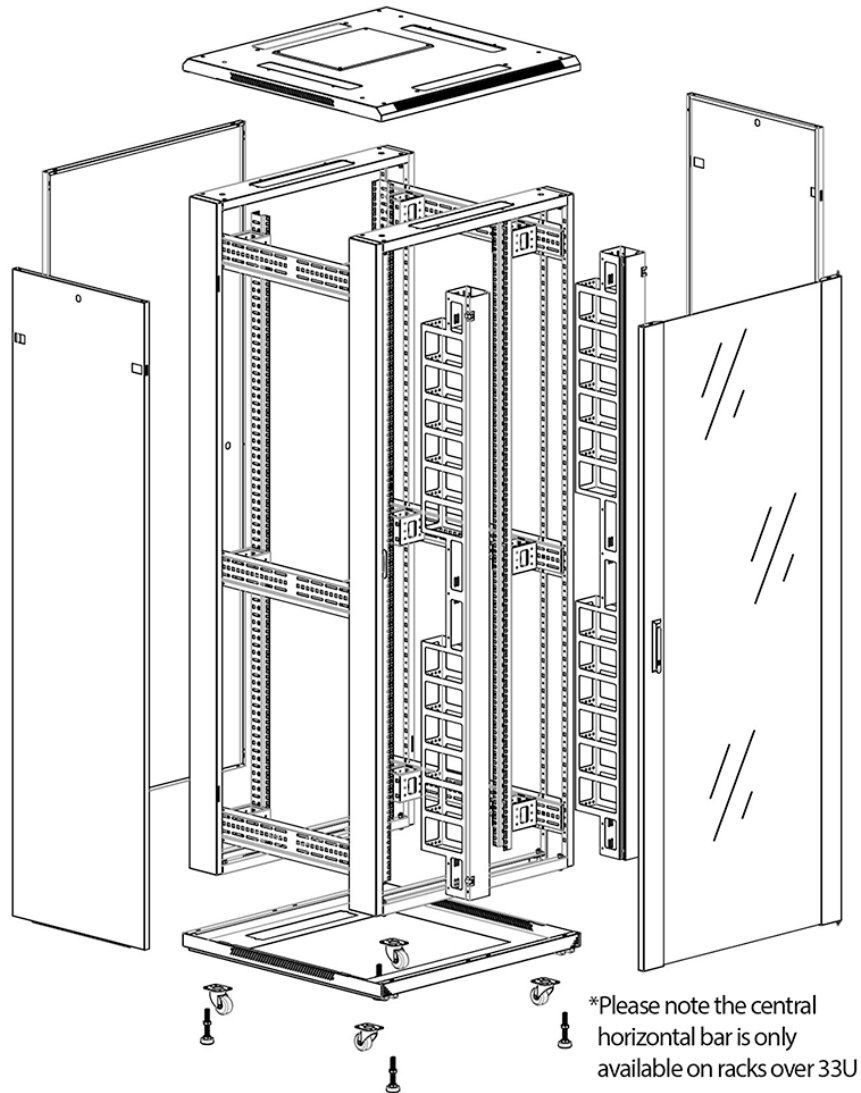

Environ CR800 Baie 47U 800x1000 mm Porte en Verre (A) Porte en Acier (F), Deux Panneaux, Avant/...

Référence du produit: 542-47810-GSBF-GW

excel
without compromise.

Dessins de produits