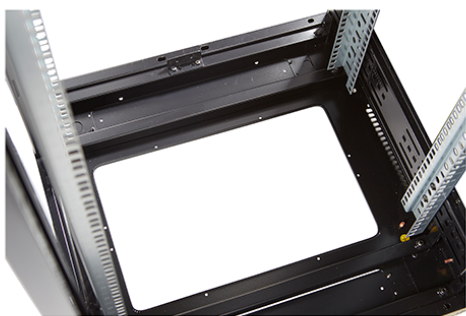

### Images du produit

Four-way brush entry roof panel

Quick-slam latch side panels

Swing handle glass front door

Steel rear door

Large base entry

High-density vertical cable management

Environ CR800 Baie 47U 800x1000 mm Porte en Verre (A) Porte en Acier (F), Deux Panneaux, Avant/...