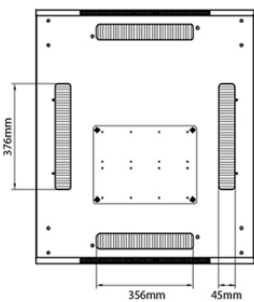

Environ ER800 47U Rack 800x1000mm W/Vented
(F) D/Vented (R) B/Panels F/Mgmt Black

Item Code: 542-47810-WDBF-BK

excel
without compromise.

Product drawings

Roof

Base Cut Out Dimensions

580 mm Wide
by
276 mm Deep (600 mm deep rack)
476 mm Deep (800 mm deep rack)
676 mm Deep (1000 mm deep rack)