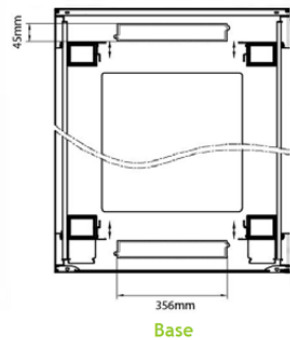

Specifications	Values
Material	SPCC Cold Rolled Steel
19" Rails	2.0 mm thick
Side Panels	1.0 mm thick
Other	1.2 mm thick
Front door	Handle cam lock
Rear door	Handle cam lock
Side panels lock	Single point barrel lock
Jacking feet additional height	50-80 mm
Castors additional height	70 mm

Standards

Standard	Detail
ANSI/EIA-310-E	Electronic Industries Association standard for horizontal spacing, vertical hole spacing, rack opening and front panel width
BS EN 60297-3-100:2009	Mechanical structures for electronic equipment. Dimensions of mechanical structures of the 482,6 mm (19 in) series. Basic dimensions of front panels, subracks, chassis, racks and cabinets

Part Code: 542-47810-WDBF-BK

sales@excel-networking.com
excel-networking.com

Product drawings

Roof

Base

Base Cut Out Dimensions

- 580 mm Wide by
- 276 mm Deep (600 mm deep rack)
- 476mm Deep (800 mm deep rack)
- 676 mm Deep (1000 mm deep rack)