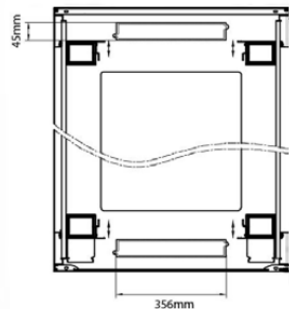

## Standards

Standard	Detail
ANSI/EIA-310-E	Electronic Industries Association standard for horizontal spacing, vertical hole spacing, rack opening and front panel width
BS EN 60297-3-100:2009	Mechanical structures for electronic equipment. Dimensions of mechanical structures of the 482,6 mm (19 in) series. Basic dimensions of front panels, subracks, chassis, racks and cabinets
DIN 41494 Part 1 & 7	Panel Mounting Racks For Electronics Equipments; Racks And Panels, Dimensions; Dimensions of cabinets and suites of racks
RoHS-II/III (2011/65/EU & 2015/863): 2023	Our products, demonstrate full adherence to the regulatory stipulations of the EU Directive 2011/65/EU (RoHS-II) and its corresponding delegated directive 2015/863 (RoHS-III).
WFD: 2023	Compliant to Waste Framework Directive
SCIP: 2023	Compliant - Does Not Contain Substances of Concern In articles as such or in complex objects (Products)
POPs (EU) No 2019/1021	EU Regulation for the restriction of Persistent Organic Pollutants.

Item Code: 542-47810-WDBF-BK

**excel**  
without compromise.

**Product drawings**

Front

Side

Rear

Roof

Base

**Base Cut Out Dimensions**

580 mm Wide  
by  
276 mm Deep (600 mm deep rack)  
476 mm Deep (800 mm deep rack)  
676 mm Deep (1000 mm deep rack)