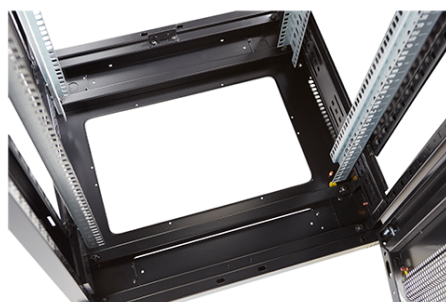

### Product images

Four-way brush entry roof panel

Quick-slam latch side panels

Swing handle wave vented front door

Wardrobe vented rear doors

Large base entry

High-density vertical cable management

Environ ER800 47U Rack 800x1000mm W/Vented  
(F) D/Vented (R) B/Panels F/Mgmt Black