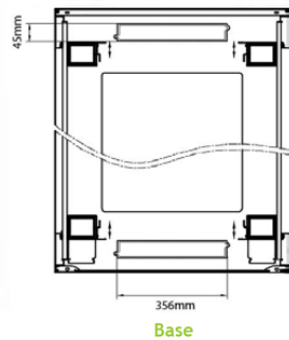

Standards

Standard	Detail
ANSI/EIA-310-E	Electronic Industries Association standard for horizontal spacing, vertical hole spacing, rack opening and front panel width
BS EN 60297-3-100:2009	Mechanical structures for electronic equipment. Dimensions of mechanical structures of the 482,6 mm (19 in) series. Basic dimensions of front panels, subracks, chassis, racks and cabinets

Part Code: 542-47810-WDBF-BK-FP

sales@excel-networking.com
excel-networking.com

Product drawings

Base Cut Out Dimensions

- 580 mm Wide by
- 276 mm Deep (600 mm deep rack)
- 476mm Deep (800 mm deep rack)
- 676 mm Deep (1000 mm deep rack)