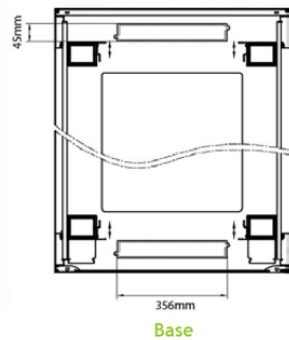

Standards

Standard	Detail
ANSI/EIA-310-E	Electronic Industries Association standard for horizontal spacing, vertical hole spacing, rack opening and front panel width
BS EN 60297-3-100:2009	Mechanical structures for electronic equipment. Dimensions of mechanical structures of the 482,6 mm (19 in) series. Basic dimensions of front panels, subracks, chassis, racks and cabinets

Part Code: 542-47810-WDBF-BK-FP

sales@excel-networking.com
excel-networking.com

Product drawings

Roof

Base

Base Cut Out Dimensions

- 580 mm Wide by
- 276 mm Deep (600 mm deep rack)
- 476mm Deep (800 mm deep rack)
- 676 mm Deep (1000 mm deep rack)