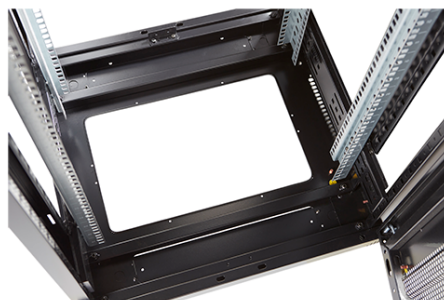

### Images du produit

Four-way brush entry roof panel

Quick-slam latch side panels

Swing handle wave vented front door

Wardrobe vented rear doors

Large base entry

High-density vertical cable management

Environ ER800 Baie 47U 800x1000mm Porte ondulé  
et ventilé (A) Double porte ventilée (F), Deu...