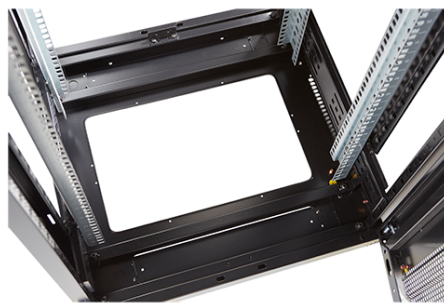

### Images du produit

Four-way brush entry roof panel

Quick-slam latch side panels

Swing handle wave vented front door

Wardrobe vented rear doors

Large base entry

High-density vertical cable management

Environ ER800 Baie 47U 800x1000 mm Porte Ondulé et Ventilé (A) Double Porte Ventilée (F), De...