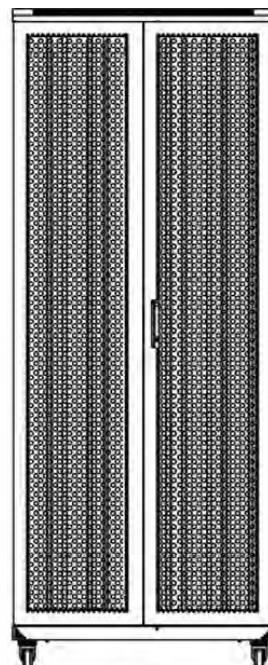

### Dessins de produits

Front

Side

Rear

Roof

Base

#### Base Cut Out Dimensions

580 mm Wide  
by  
276 mm Deep (600 mm deep rack)  
476 mm Deep (800 mm deep rack)  
676 mm Deep (1000 mm deep rack)