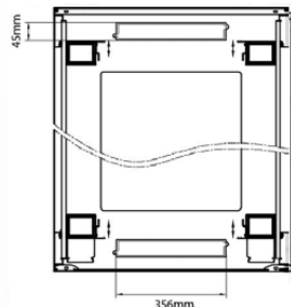

### Dessins de produits

Front

Side

Rear

Roof

Base

#### Base Cut Out Dimensions

580 mm Wide  
by  
276 mm Deep (600 mm deep rack)  
476 mm Deep (800 mm deep rack)  
676 mm Deep (1000 mm deep rack)