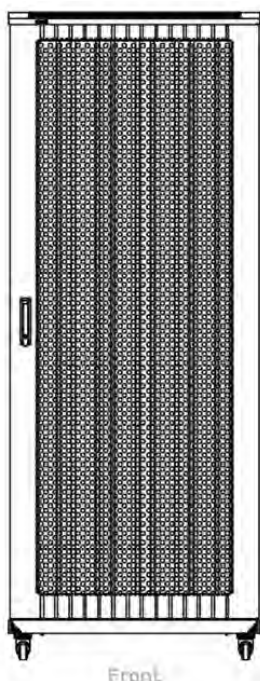

### Images du produit

Four-way brush entry roof panel

Quick-slam latch side panels

Swing handle wave vented front door

Wardrobe vented rear doors

Large base entry

High-density vertical cable management

Environ ER800 Baie 47U 800x1000 mm Porte Ondulé et Ventilé (A) Double Porte Ventilée (F), De...

### Dessins de produits

Front

Side

Rear

Roof

Base

#### Base Cut Out Dimensions

580 mm Wide  
by  
276 mm Deep (600 mm deep rack)  
476 mm Deep (800 mm deep rack)  
676 mm Deep (1000 mm deep rack)