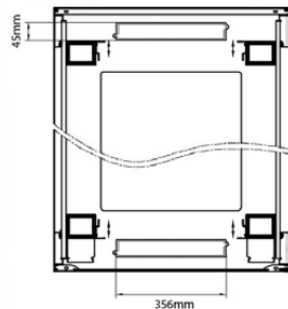

Item Code: 542-47810-WDBF-GW

Product drawings

Front

Side

Rear

Roof

Base

Base Cut Out Dimensions

580 mm Wide
by
276 mm Deep (600 mm deep rack)
476 mm Deep (800 mm deep rack)
676 mm Deep (1000 mm deep rack)

Environ ER800 47U Rack 800x1000mm W/Vented (F) D/Vented (R) B/Panels F/Mgmt Grey White

Item Code: 542-47810-WDBF-GW