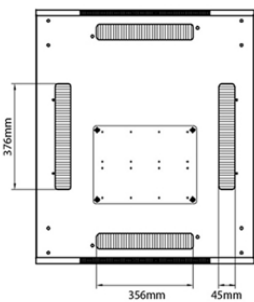

Additional specifications

Specifications	Values
Material	SPCC Cold Rolled Steel
19" Rails	2.0 mm thick
Side Panels	1.0 mm thick
Other	1.2 mm thick
Front door	Handle cam lock
Rear door	Handle cam lock
Side panels lock	Single point barrel lock
Jacking feet additional height	50-80 mm
Castors additional height	70 mm

Standards

Standard	Detail
ANSI/EIA-310-E	Electronic Industries Association standard for horizontal spacing, vertical hole spacing, rack opening and front panel width
BS EN 60297-3-100:2009	Mechanical structures for electronic equipment. Dimensions of mechanical structures of the 482,6 mm (19 in) series. Basic dimensions of front panels, subracks, chassis, racks and cabinets
DIN 41494 Part 1 & 7	Panel Mounting Racks For Electronics Equipments; Racks And Panels, Dimensions; Dimensions of cabinets and suites of racks
RoHS-II/III (2011/65/EU & 2015/863): 2023	Our products, demonstrate full adherence to the regulatory stipulations of the EU Directive 2011/65/EU (RoHS-II) and its corresponding delegated directive 2015/863 (RoHS-III).
WFD: 2023	Compliant to Waste Framework Directive
SCIP: 2023	Compliant - Does Not Contain Substances of Concern In articles as such or in complex objects (Products)
POPs (EU) No 2019/1021	EU Regulation for the restriction of Persistent Organic Pollutants.

Item Code: 542-47810-WDBF-GW

Product drawings

Front

Side

Rear

Roof

Base

Base Cut Out Dimensions

580 mm Wide
by
276 mm Deep (600 mm deep rack)
476 mm Deep (800 mm deep rack)
676 mm Deep (1000 mm deep rack)

Environ ER800 47U Rack 800x1000mm W/Vented (F) D/Vented (R) B/Panels F/Mgmt Grey White

Item Code: 542-47810-WDBF-GW