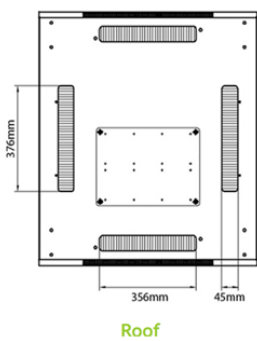

Part Code: 542-47810-WDBF-GW

sales@excel-networking.com
excel-networking.com

Product drawings

Roof

Base

Base Cut Out Dimensions

- 580 mm Wide by
- 276 mm Deep (600 mm deep rack)
- 476mm Deep (800 mm deep rack)
- 676 mm Deep (1000 mm deep rack)