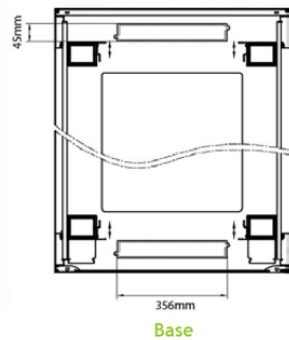

Standards

Standard	Detail
ANSI/EIA-310-E	Electronic Industries Association standard for horizontal spacing, vertical hole spacing, rack opening and front panel width
BS EN 60297-3-100:2009	Mechanical structures for electronic equipment. Dimensions of mechanical structures of the 482,6 mm (19 in) series. Basic dimensions of front panels, subracks, chassis, racks and cabinets

Part Code: 542-47810-WDBF-GW

sales@excel-networking.com
excel-networking.com

Product drawings

Roof

Base

Base Cut Out Dimensions

- 580 mm Wide by
- 276 mm Deep (600 mm deep rack)
- 476mm Deep (800 mm deep rack)
- 676 mm Deep (1000 mm deep rack)