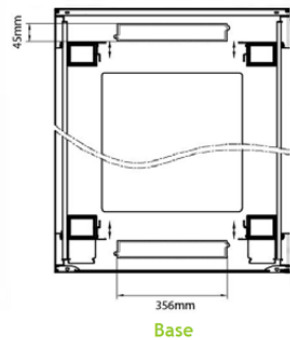

Standards

Standard	Detail
ANSI/EIA-310-E	Electronic Industries Association standard for horizontal spacing, vertical hole spacing, rack opening and front panel width
BS EN 60297-3-100:2009	Mechanical structures for electronic equipment. Dimensions of mechanical structures of the 482,6 mm (19 in) series. Basic dimensions of front panels, subracks, chassis, racks and cabinets

Part Code: 542-47810-WDBF-GW-FP

sales@excel-networking.com
excel-networking.com

Product drawings

Roof

Base

Base Cut Out Dimensions

- 580 mm Wide by
- 276 mm Deep (600 mm deep rack)
- 476mm Deep (800 mm deep rack)
- 676 mm Deep (1000 mm deep rack)