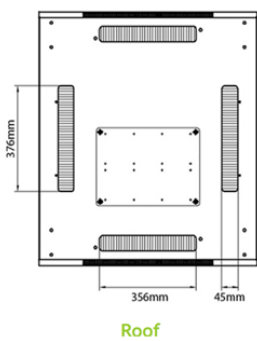

Environ ER800 47U Rack 800x1000mm W/Vented (F)
D/Vented (R) B/Panels F/Mgmt Grey White Flat Pac...

Part Code: 542-47810-WDBF-GW-FP

sales@excel-networking.com
excel-networking.com

Product drawings

Base Cut Out Dimensions

- 580 mm Wide by
- 276 mm Deep (600 mm deep rack)
- 476mm Deep (800 mm deep rack)
- 676 mm Deep (1000 mm deep rack)