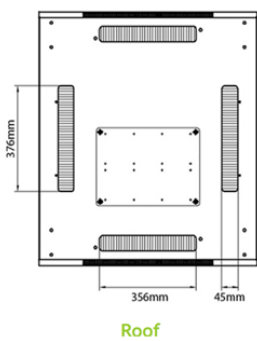

Part Code: 542-47810-WDBF-GW-FP

sales@excel-networking.com
excel-networking.com

Product drawings

Base Cut Out Dimensions

- 580 mm Wide by
- 276 mm Deep (600 mm deep rack)
- 476mm Deep (800 mm deep rack)
- 676 mm Deep (1000 mm deep rack)