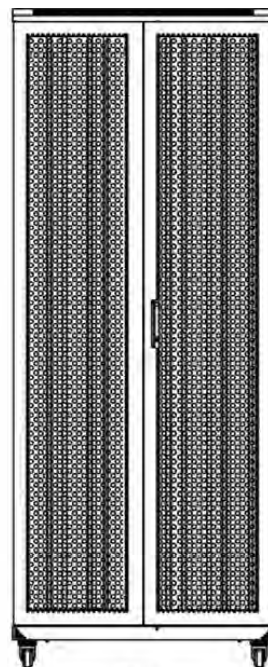

### Dessins de produits

Front

Side

Rear

Roof

Base

#### Base Cut Out Dimensions

580 mm Wide  
by  
276 mm Deep (600 mm deep rack)  
476 mm Deep (800 mm deep rack)  
676 mm Deep (1000 mm deep rack)