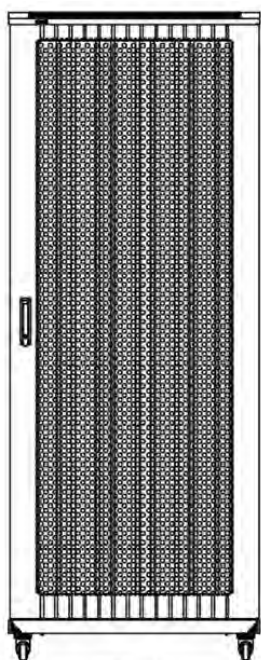

### Images du produit

Four-way brush entry roof panel

Quick-slam latch side panels

Swing handle wave vented front door

Wardrobe vented rear doors

Large base entry

High-density vertical cable management

Environ ER800 Baie 47U 800x1000mm Porte ondulé  
et ventilé (A) Double porte ventilée (F), Deu...

### Dessins de produits

Front

Side

Rear

Roof

Base

#### Base Cut Out Dimensions

580 mm Wide  
by  
276 mm Deep (600 mm deep rack)  
476 mm Deep (800 mm deep rack)  
676 mm Deep (1000 mm deep rack)