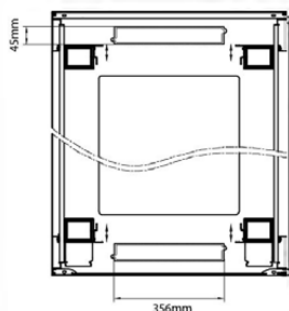

### Dessins de produits

Front

Side

Rear

Roof

Base

#### Base Cut Out Dimensions

580 mm Wide  
by  
276 mm Deep (600 mm deep rack)  
476 mm Deep (800 mm deep rack)  
676 mm Deep (1000 mm deep rack)