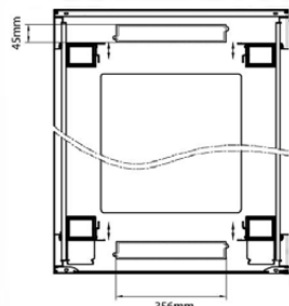

### Dessins de produits

Front

Side

Rear

Roof

Base

#### Base Cut Out Dimensions

580 mm Wide  
by  
276 mm Deep (600 mm deep rack)  
476 mm Deep (800 mm deep rack)  
676 mm Deep (1000 mm deep rack)