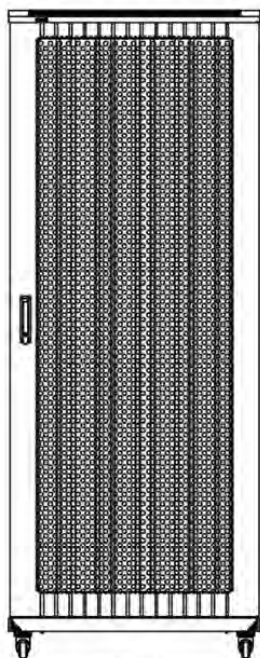

### Images du produit

Four-way brush entry roof panel

Quick-slam latch side panels

Swing handle wave vented front door

Wardrobe vented rear doors

Large base entry

High-density vertical cable management

Environ ER800 Baie 47U 800x1000 mm Porte Ondulé et Ventilé (A) Double Porte Ventilée (F), De...

### Dessins de produits

Front

Side

Rear

Roof

Base

#### Base Cut Out Dimensions

580 mm Wide  
by  
276 mm Deep (600 mm deep rack)  
476 mm Deep (800 mm deep rack)  
676 mm Deep (1000 mm deep rack)