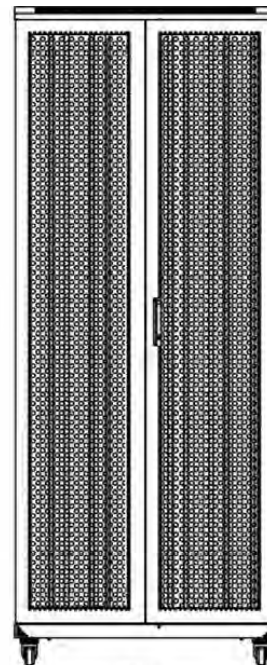

### Dessins de produits

Front

Side

Rear

Roof

Base

#### Base Cut Out Dimensions

580 mm Wide  
by  
276 mm Deep (600 mm deep rack)  
476 mm Deep (800 mm deep rack)  
676 mm Deep (1000 mm deep rack)