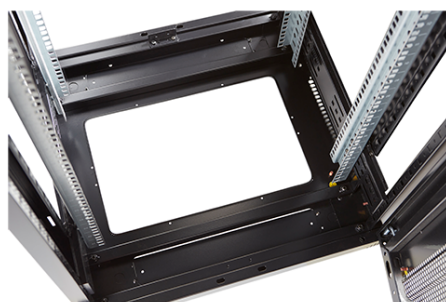

### Images du produit

Four-way brush entry roof panel

Quick-slam latch side panels

Swing handle wave vented front door

Wardrobe vented rear doors

Large base entry

High-density vertical cable management

Environ ER800 Baie 47U 800x1000 mm Porte Ondulé et Ventilé (A) Double Porte Ventilée (F), De...